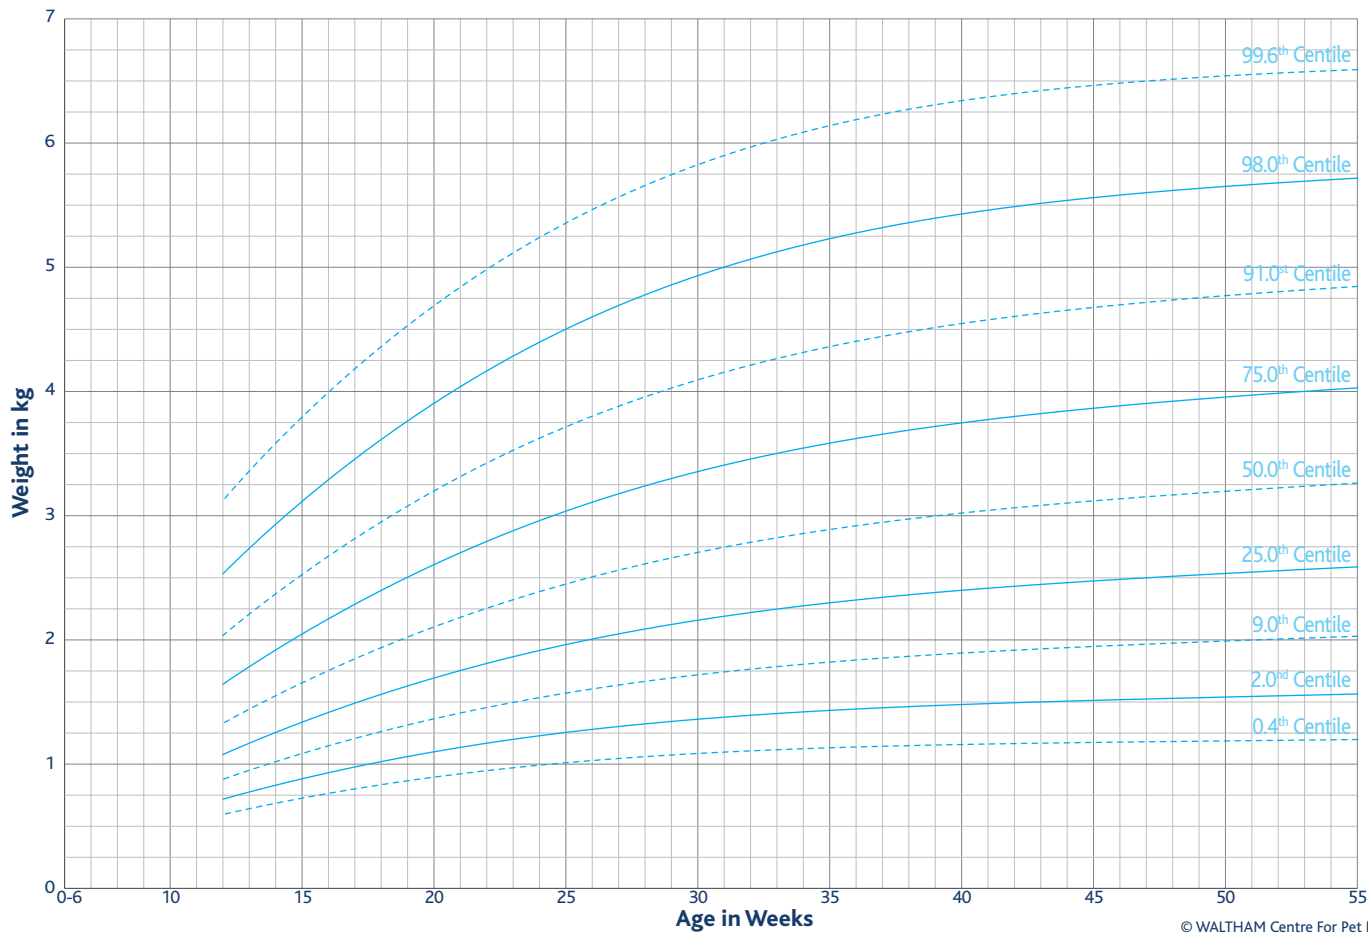

WALTHAM™

Puppy Growth Chart

FEMALE
Predicted adult body weight
Less than 6.5kg

WALTHAM™ Puppy Growth Chart

FEMALE

Predicted adult body weight

6.5-9kg

WALTHAM™ Puppy Growth Chart

FEMALE
Predicted adult body weight
9-15kg

WALTHAM™ Puppy Growth Chart

FEMALE
Predicted adult body weight
15-30kg

WALTHAM™

Puppy Growth Chart

FEMALE

Predicted adult body weight

30-40kg

WALTHAM™ Puppy Growth Chart

MALE
Predicted adult body weight
Less than 6.5kg

WALTHAM™ Puppy Growth Chart

MALE
Predicted adult body weight
6.5-9kg

WALTHAM™ Puppy Growth Chart

MALE
Predicted adult body weight
9-15kg

WALTHAM™ Puppy Growth Chart

MALE
Predicted adult body weight
15-30kg

WALTHAM™

Puppy Growth Chart

MALE

Predicted adult body weight

30-40kg