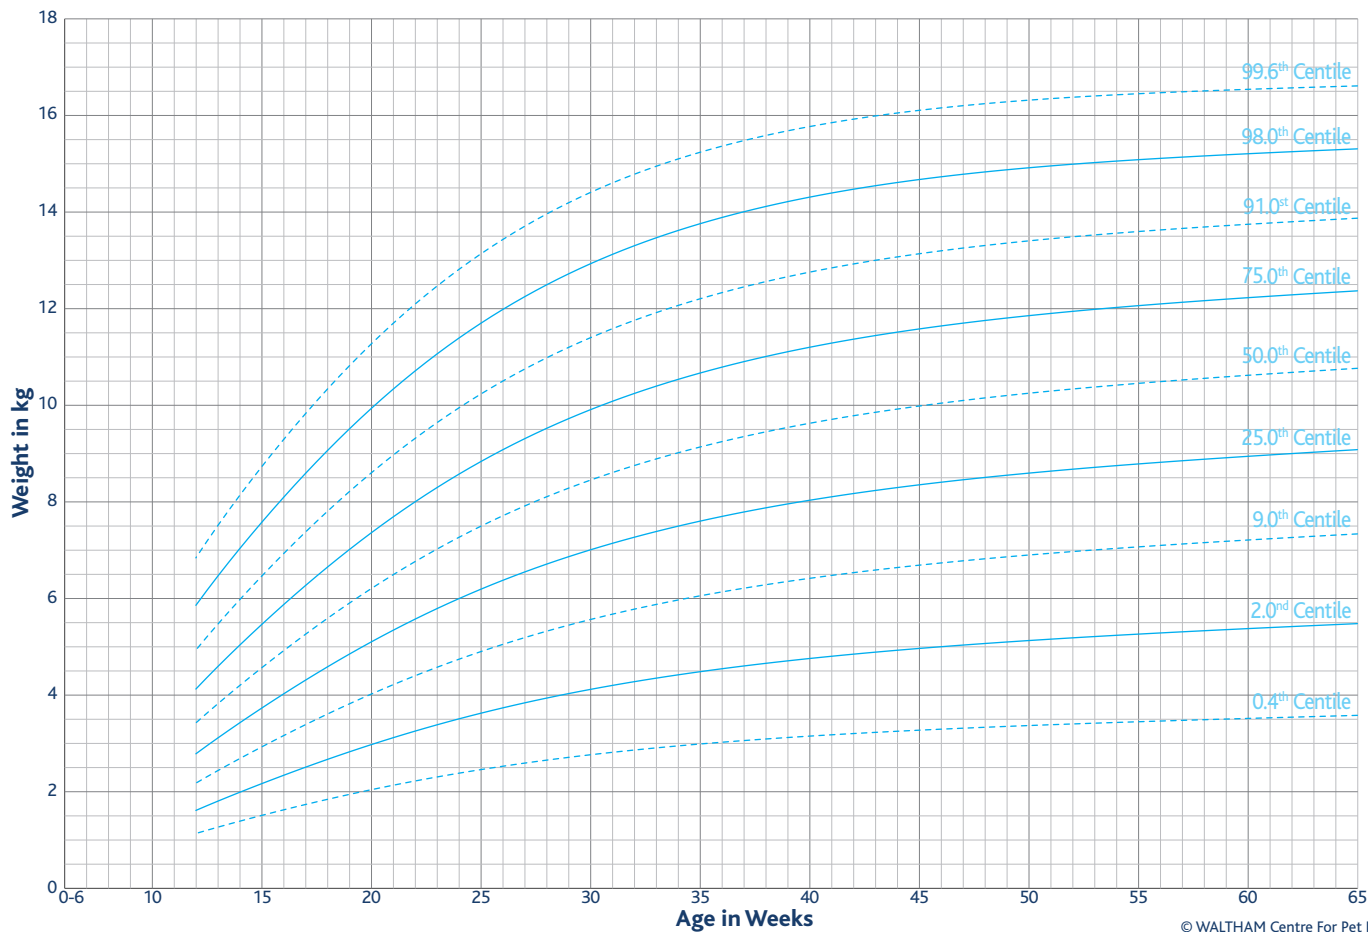

WALTHAM™

Puppy Growth Chart

FEMALE
Predicted adult body weight
Less than 6.5kg

WALTHAM™ Puppy Growth Chart

FEMALE

Predicted adult body weight

6.5-9kg

WALTHAM™ Puppy Growth Chart

FEMALE
Predicted adult body weight
9-15kg

WALTHAM™ Puppy Growth Chart

FEMALE
Predicted adult body weight
15-30kg

WALTHAM™

Puppy Growth Chart

FEMALE

Predicted adult body weight

30-40kg

WALTHAM™ Puppy Growth Chart

MALE
Predicted adult body weight
Less than 6.5kg

WALTHAM™ Puppy Growth Chart

MALE
Predicted adult body weight
6.5-9kg

WALTHAM™ Puppy Growth Chart

MALE
Predicted adult body weight
9-15kg

WALTHAM™ Puppy Growth Chart

MALE
Predicted adult body weight
15-30kg

WALTHAM™

Puppy Growth Chart

MALE

Predicted adult body weight

30-40kg