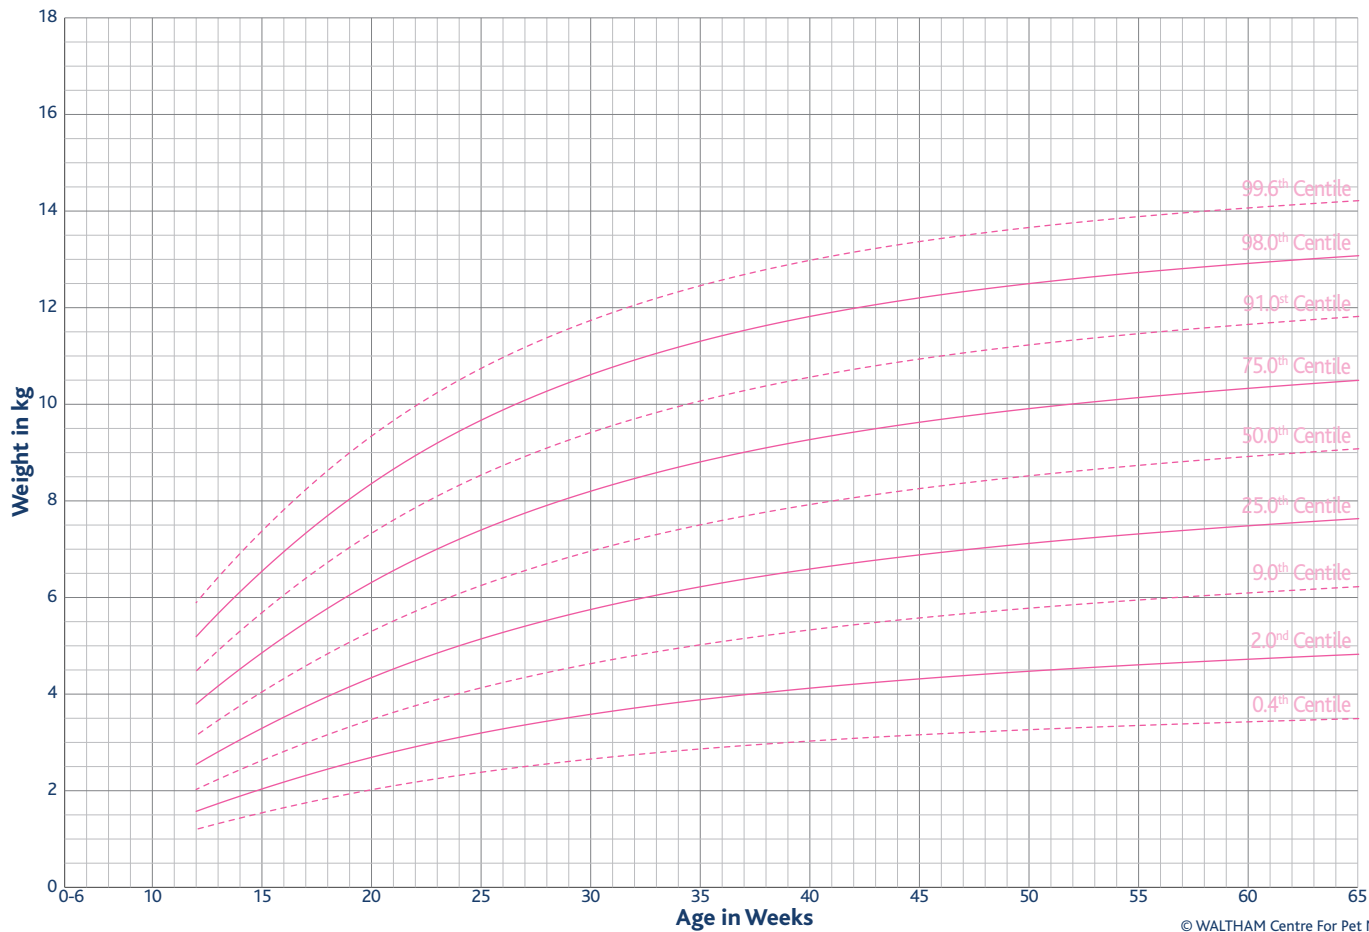

WALTHAM™

Puppy Growth Chart

FEMALE
Predicted adult body weight
Less than 6.5kg

WALTHAM™ Puppy Growth Chart

FEMALE

Predicted adult body weight

6.5-9kg

WALTHAM™ Puppy Growth Chart

FEMALE
Predicted adult body weight
9-15kg

WALTHAM™ Puppy Growth Chart

FEMALE
Predicted adult body weight
15-30kg

WALTHAM™

Puppy Growth Chart

FEMALE

Predicted adult body weight

30-40kg

WALTHAM™ Puppy Growth Chart

MALE
Predicted adult body weight
Less than 6.5kg

WALTHAM™ Puppy Growth Chart

MALE
Predicted adult body weight
6.5-9kg

WALTHAM™ Puppy Growth Chart

MALE
Predicted adult body weight
9-15kg

WALTHAM™ Puppy Growth Chart

MALE
Predicted adult body weight
15-30kg

WALTHAM™

Puppy Growth Chart

MALE

Predicted adult body weight

30-40kg