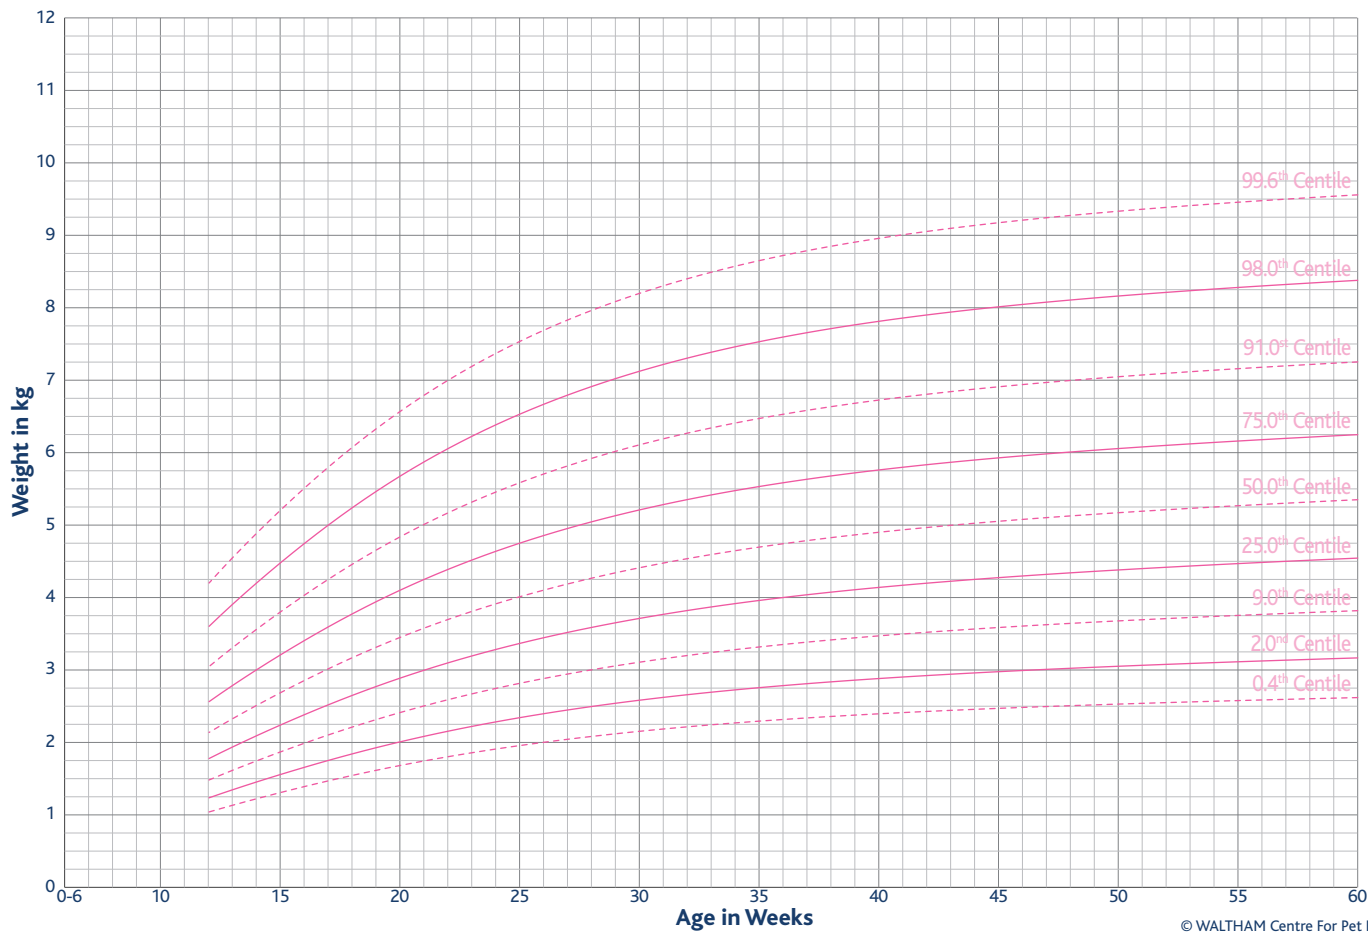

WALTHAM™

Puppy Growth Chart

FEMALE
Predicted adult body weight
Less than 6.5kg

WALTHAM™ Puppy Growth Chart

FEMALE

Predicted adult body weight

6.5-9kg

WALTHAM™ Puppy Growth Chart

FEMALE
Predicted adult body weight
9-15kg

WALTHAM™ Puppy Growth Chart

FEMALE
Predicted adult body weight
15-30kg

WALTHAM™

Puppy Growth Chart

FEMALE

Predicted adult body weight

30-40kg

WALTHAM™ Puppy Growth Chart

MALE
Predicted adult body weight
Less than 6.5kg

WALTHAM™ Puppy Growth Chart

MALE
Predicted adult body weight
6.5-9kg

WALTHAM™ Puppy Growth Chart

MALE
Predicted adult body weight
9-15kg

WALTHAM™ Puppy Growth Chart

MALE
Predicted adult body weight
15-30kg

WALTHAM™

Puppy Growth Chart

MALE

Predicted adult body weight

30-40kg