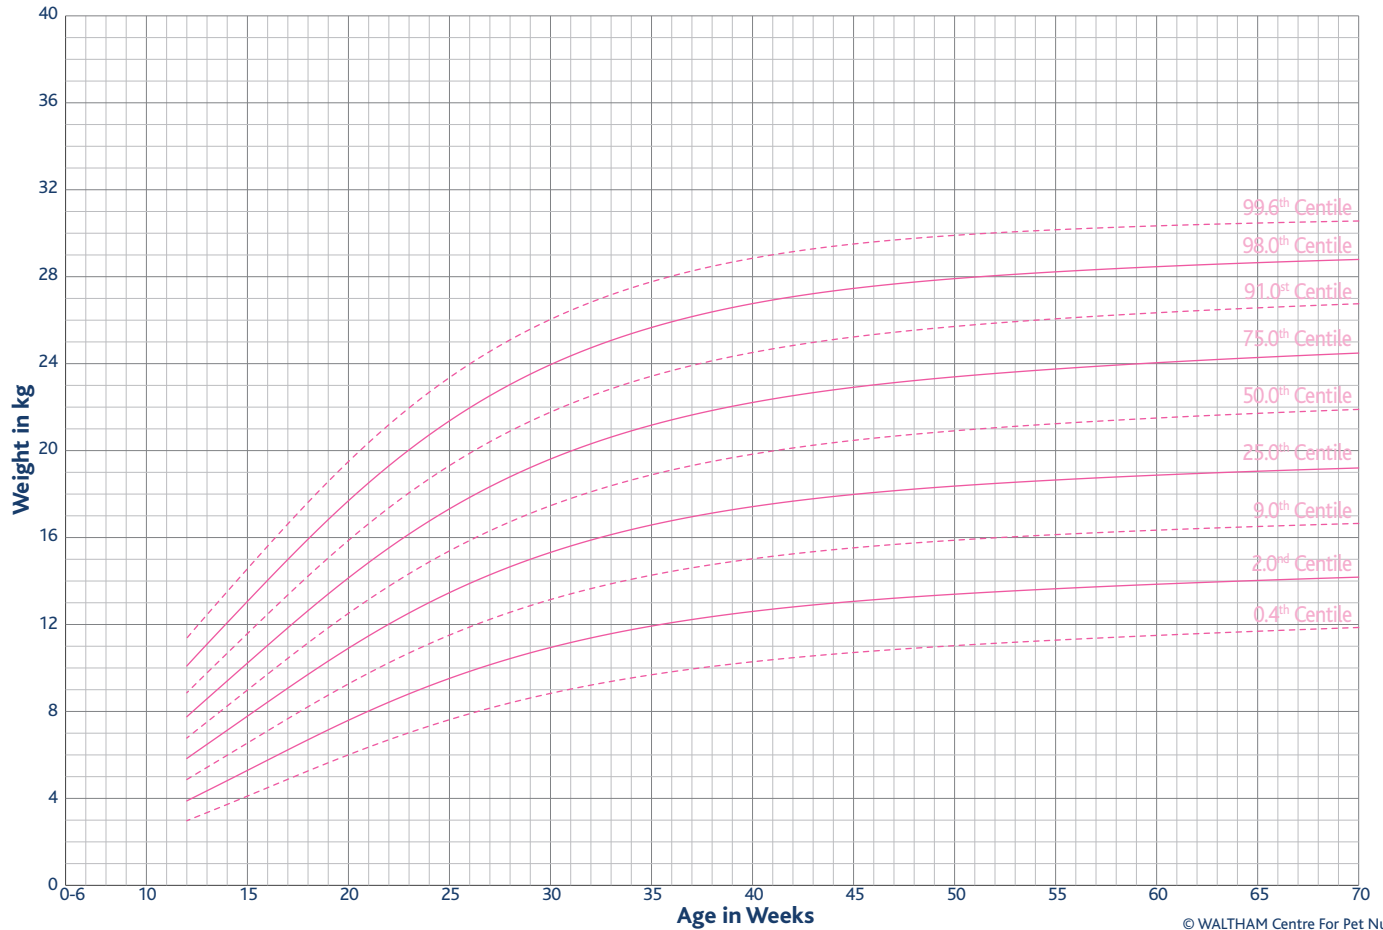

WALTHAM™

Puppy Growth Chart

FEMALE
Predicted adult body weight
Less than 6.5kg

WALTHAM™ Puppy Growth Chart

FEMALE

Predicted adult body weight

6.5-9kg

WALTHAM™ Puppy Growth Chart

FEMALE
Predicted adult body weight
9-15kg

WALTHAM™ Puppy Growth Chart

FEMALE
Predicted adult body weight
15-30kg

WALTHAM™

Puppy Growth Chart

FEMALE

Predicted adult body weight

30-40kg

WALTHAM™ Puppy Growth Chart

MALE
Predicted adult body weight
Less than 6.5kg

WALTHAM™ Puppy Growth Chart

MALE
Predicted adult body weight
6.5-9kg

WALTHAM™ Puppy Growth Chart

MALE
Predicted adult body weight
9-15kg

WALTHAM™ Puppy Growth Chart

MALE
Predicted adult body weight
15-30kg

WALTHAM™

Puppy Growth Chart

MALE

Predicted adult body weight

30-40kg