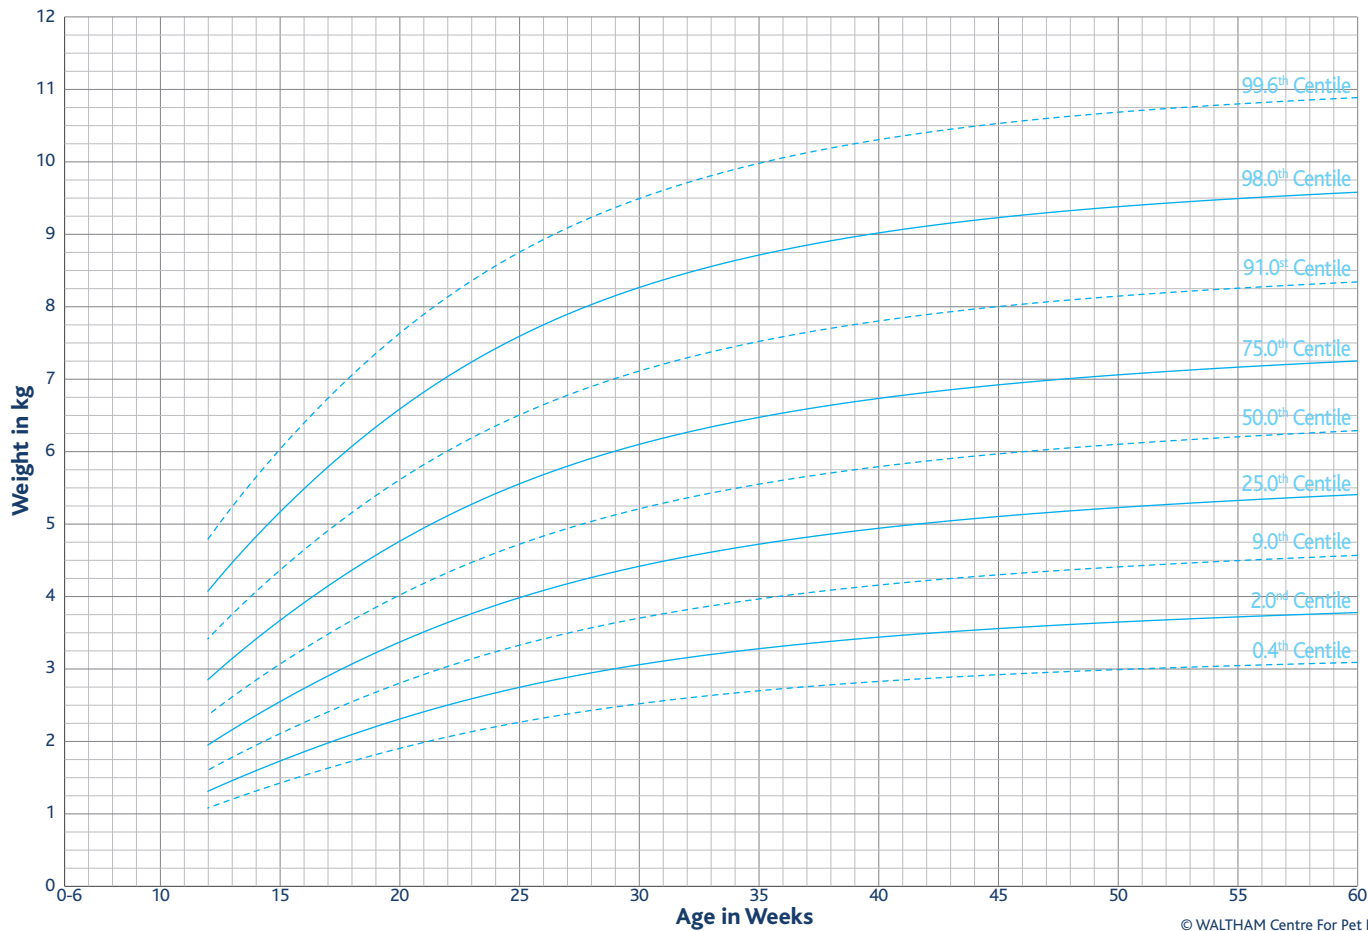

WALTHAM™

Puppy Growth Chart

FEMALE
Predicted adult body weight
Less than 6.5kg

WALTHAM™ Puppy Growth Chart

FEMALE

Predicted adult body weight

6.5-9kg

WALTHAM™ Puppy Growth Chart

FEMALE
Predicted adult body weight
9-15kg

WALTHAM™ Puppy Growth Chart

FEMALE
Predicted adult body weight
15-30kg

WALTHAM™

Puppy Growth Chart

FEMALE

Predicted adult body weight

30-40kg

WALTHAM™ Puppy Growth Chart

MALE
Predicted adult body weight
Less than 6.5kg

WALTHAM™ Puppy Growth Chart

MALE
Predicted adult body weight
6.5-9kg

WALTHAM™ Puppy Growth Chart

MALE
Predicted adult body weight
9-15kg

WALTHAM™ Puppy Growth Chart

MALE
Predicted adult body weight
15-30kg

WALTHAM™

Puppy Growth Chart

MALE

Predicted adult body weight

30-40kg