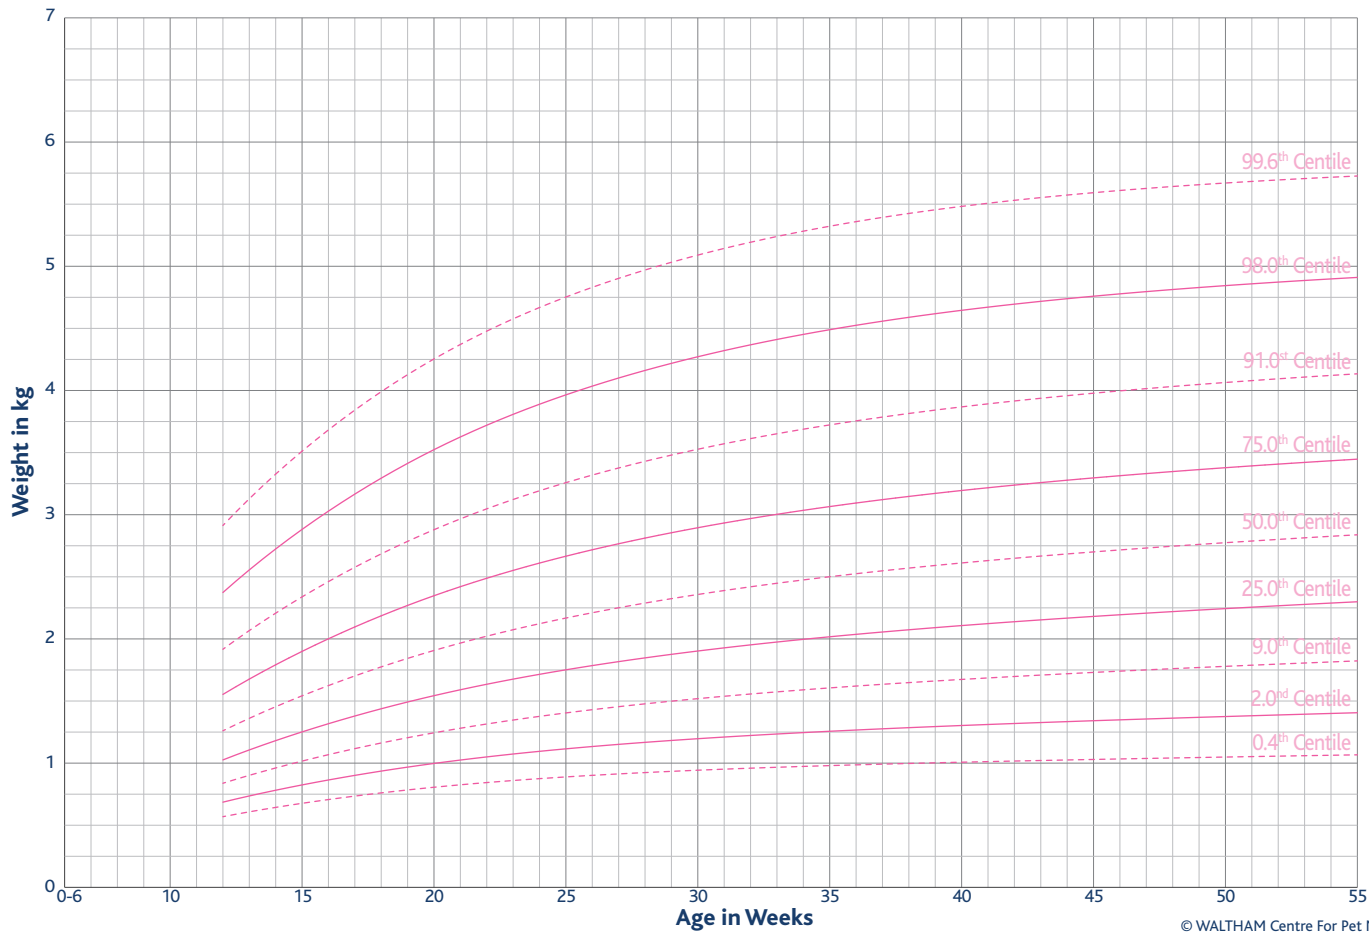

WALTHAM™

Puppy Growth Chart

FEMALE
Predicted adult body weight
Less than 6.5kg

WALTHAM™ Puppy Growth Chart

FEMALE

Predicted adult body weight

6.5-9kg

WALTHAM™ Puppy Growth Chart

FEMALE
Predicted adult body weight
9-15kg

WALTHAM™ Puppy Growth Chart

FEMALE
Predicted adult body weight
15-30kg

WALTHAM™

Puppy Growth Chart

FEMALE

Predicted adult body weight

30-40kg

WALTHAM™ Puppy Growth Chart

MALE
Predicted adult body weight
Less than 6.5kg

WALTHAM™ Puppy Growth Chart

MALE
Predicted adult body weight
6.5-9kg

WALTHAM™ Puppy Growth Chart

MALE
Predicted adult body weight
9-15kg

WALTHAM™ Puppy Growth Chart

MALE
Predicted adult body weight
15-30kg

WALTHAM™

Puppy Growth Chart

MALE

Predicted adult body weight

30-40kg