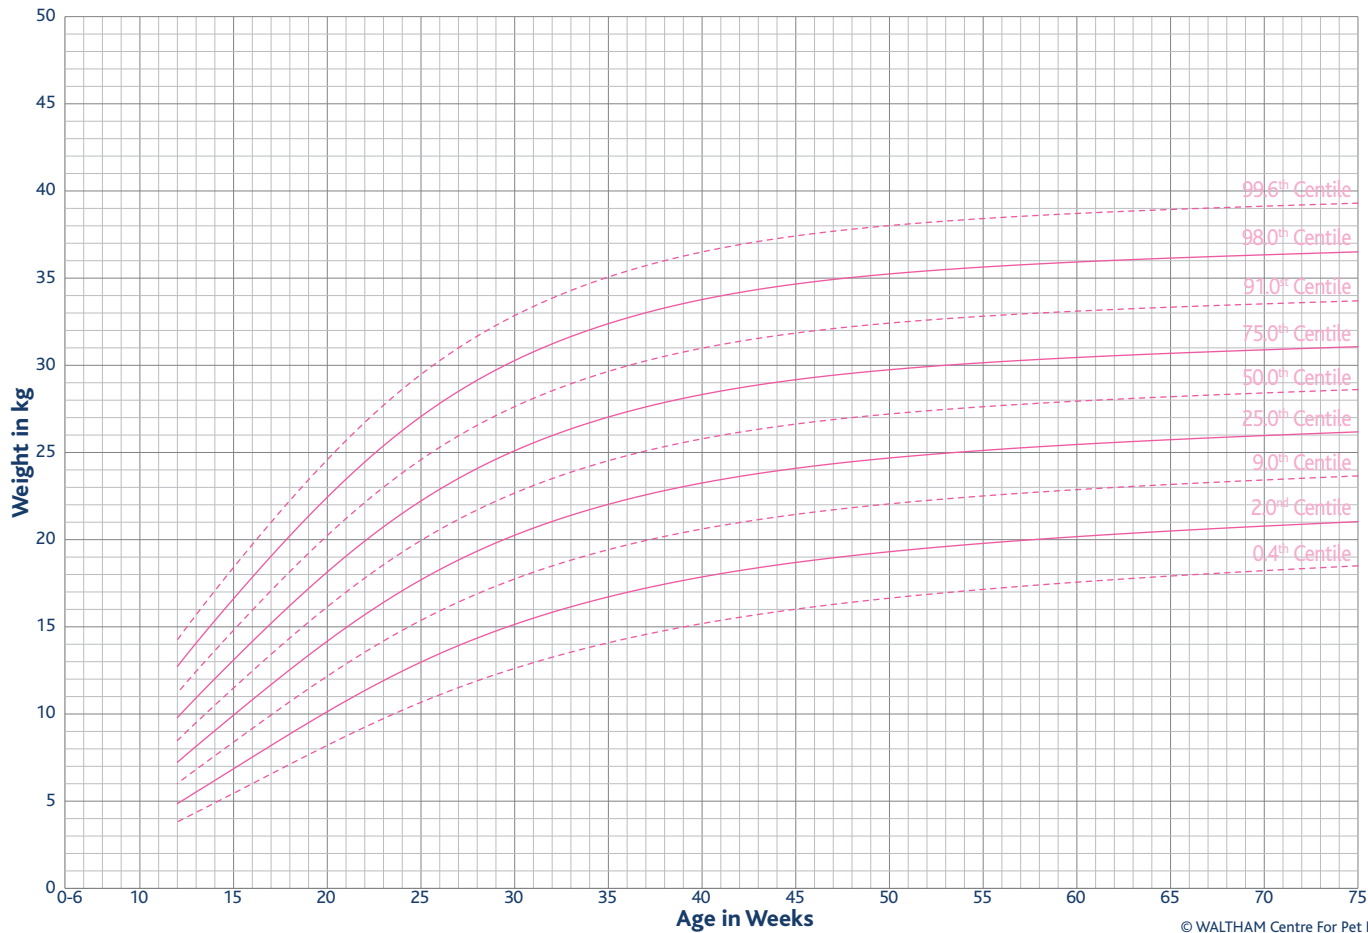

WALTHAM™

Puppy Growth Chart

FEMALE
Predicted adult body weight
Less than 6.5kg

WALTHAM™ Puppy Growth Chart

FEMALE

Predicted adult body weight

6.5-9kg

WALTHAM™ Puppy Growth Chart

FEMALE
Predicted adult body weight
9-15kg

WALTHAM™ Puppy Growth Chart

FEMALE
Predicted adult body weight
15-30kg

WALTHAM™

Puppy Growth Chart

FEMALE

Predicted adult body weight

30-40kg

WALTHAM™ Puppy Growth Chart

MALE
Predicted adult body weight
Less than 6.5kg

WALTHAM™ Puppy Growth Chart

MALE
Predicted adult body weight
6.5-9kg

WALTHAM™ Puppy Growth Chart

MALE
Predicted adult body weight
9-15kg

WALTHAM™ Puppy Growth Chart

MALE
Predicted adult body weight
15-30kg

WALTHAM™

Puppy Growth Chart

MALE

Predicted adult body weight

30-40kg