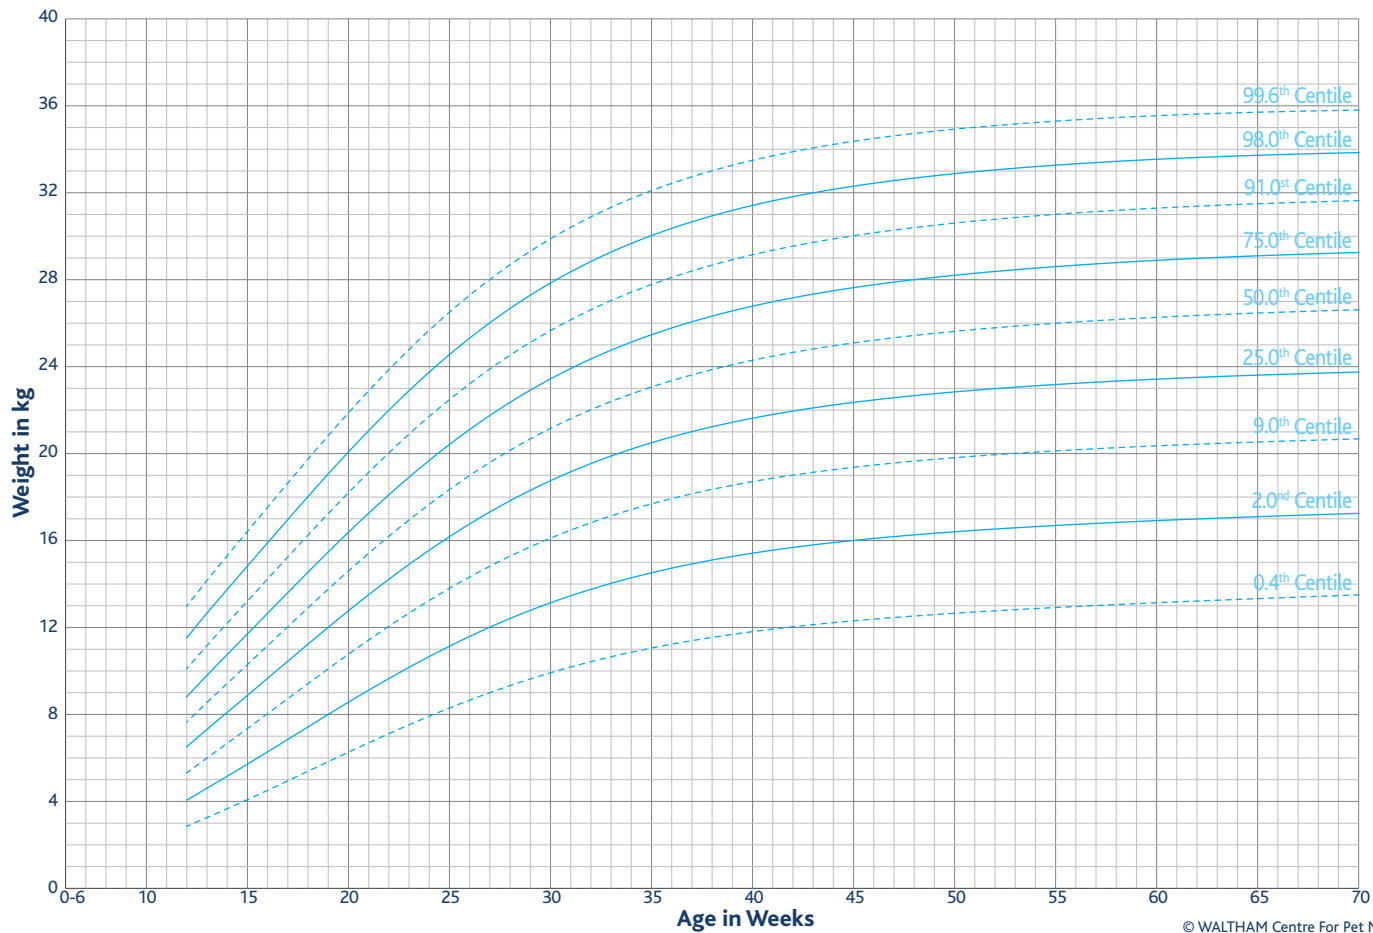

WALTHAM™

Puppy Growth Chart

FEMALE
Predicted adult body weight
Less than 6.5kg

WALTHAM™ Puppy Growth Chart

FEMALE

Predicted adult body weight

6.5-9kg

WALTHAM™ Puppy Growth Chart

FEMALE
Predicted adult body weight
9-15kg

WALTHAM™ Puppy Growth Chart

FEMALE
Predicted adult body weight
15-30kg

WALTHAM™

Puppy Growth Chart

FEMALE

Predicted adult body weight

30-40kg

WALTHAM™ Puppy Growth Chart

MALE
Predicted adult body weight
Less than 6.5kg

WALTHAM™ Puppy Growth Chart

MALE
Predicted adult body weight
6.5-9kg

WALTHAM™ Puppy Growth Chart

MALE
Predicted adult body weight
9-15kg

WALTHAM™ Puppy Growth Chart

MALE
Predicted adult body weight
15-30kg

WALTHAM™

Puppy Growth Chart

MALE

Predicted adult body weight

30-40kg