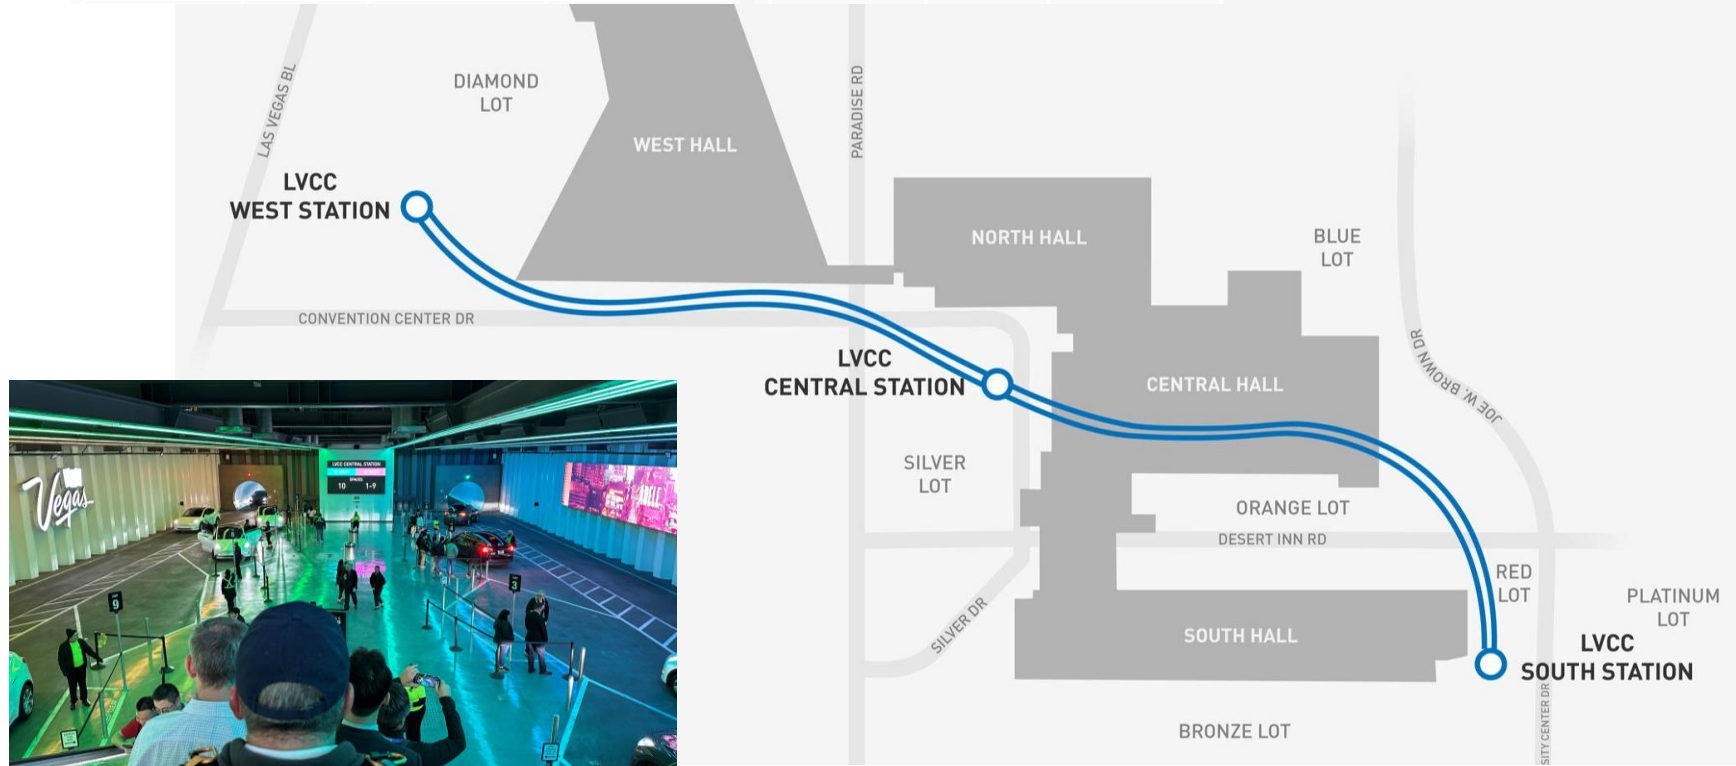

Ticket	Full Fare	eTicket	Purchase	2 DAY PASS UNLIMITED	$26	$23.75	5 DAY PASS UNLIMITED	$47	$44.50
ONE-RIDE ONE-RIDE	$6	$5.50	BUY	3 DAY PASS UNLIMITED	$32	$29.95	7 DAY PASS UNLIMITED	$62	$57.50
1 DAY PASS UNLIMITED	$15	$13.45	BUY	4 DAY PASS UNLIMITED	$39	$37