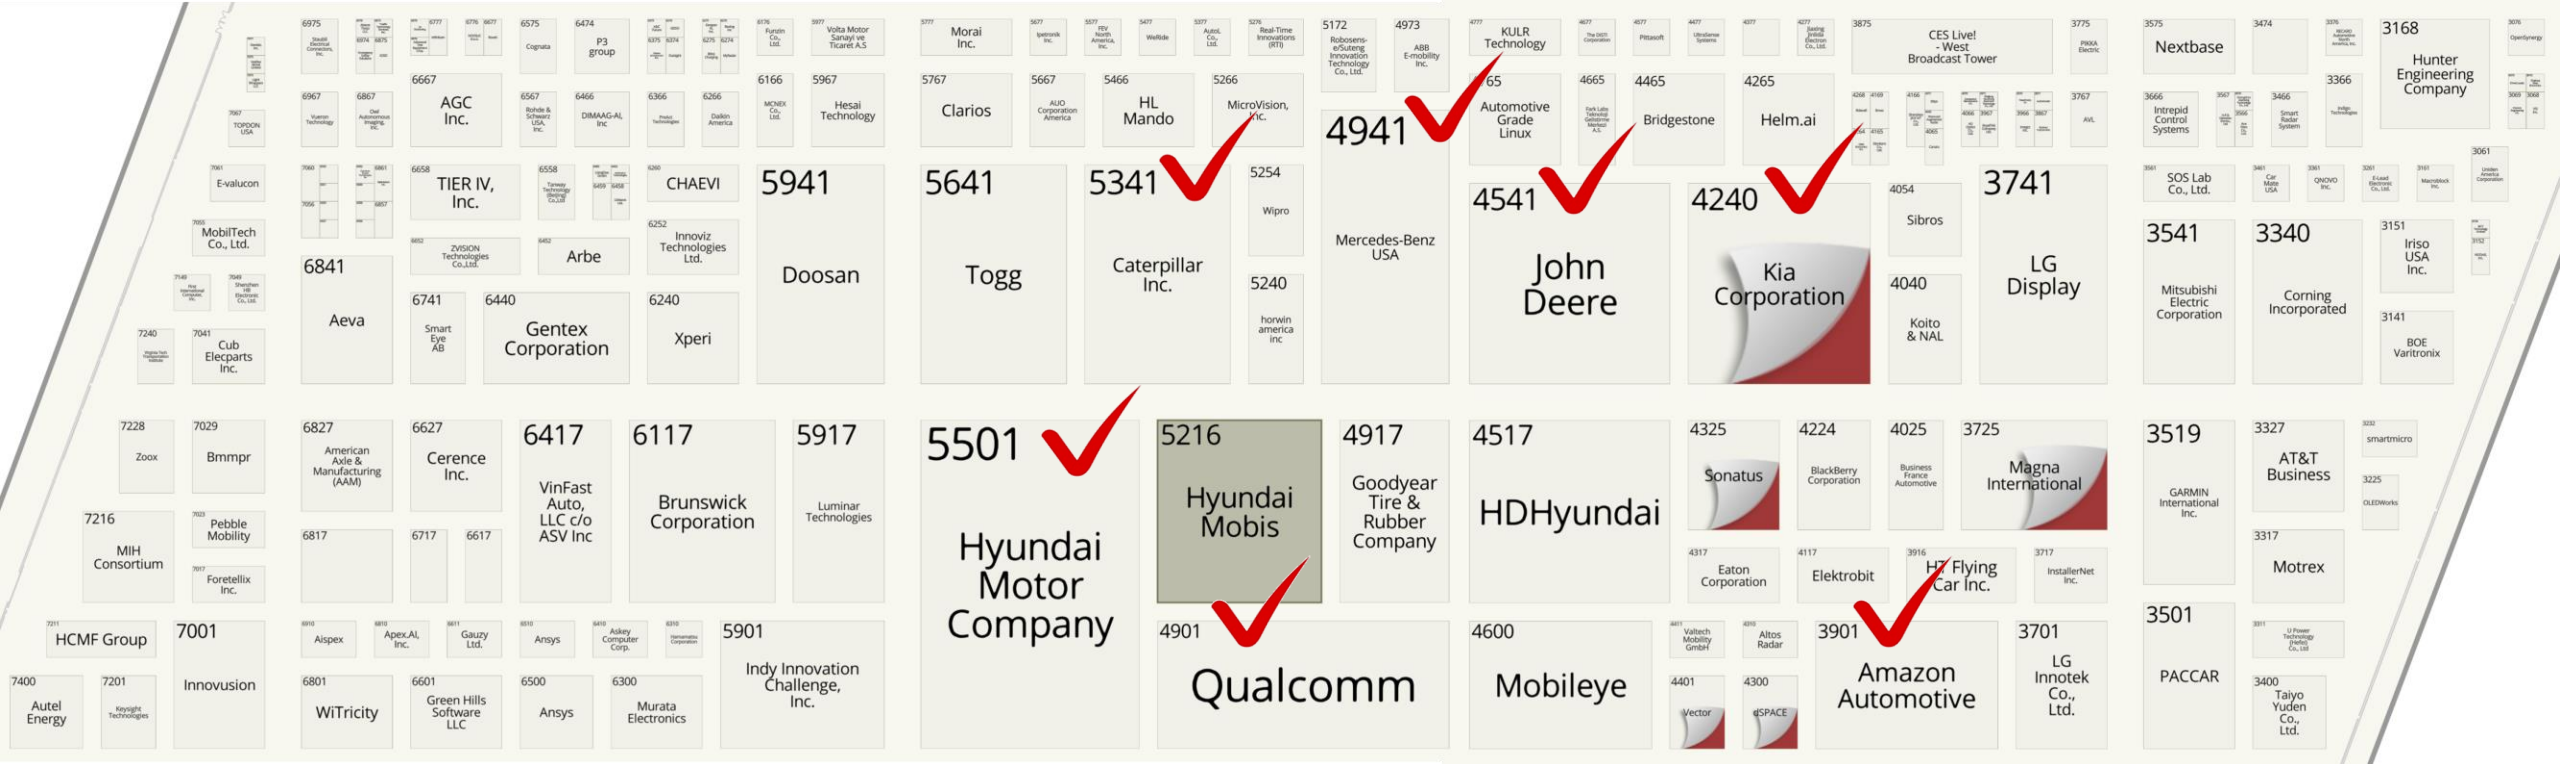

IoT Infrastructure

LVCC West

Mobility

LVCC Loop 타는 곳에
Supernal과 Mercedes Benz 전시장

LVCC Central Plaza & Silver 3

Venetian Expo

1층: Eureka Park

2층: Home & Life