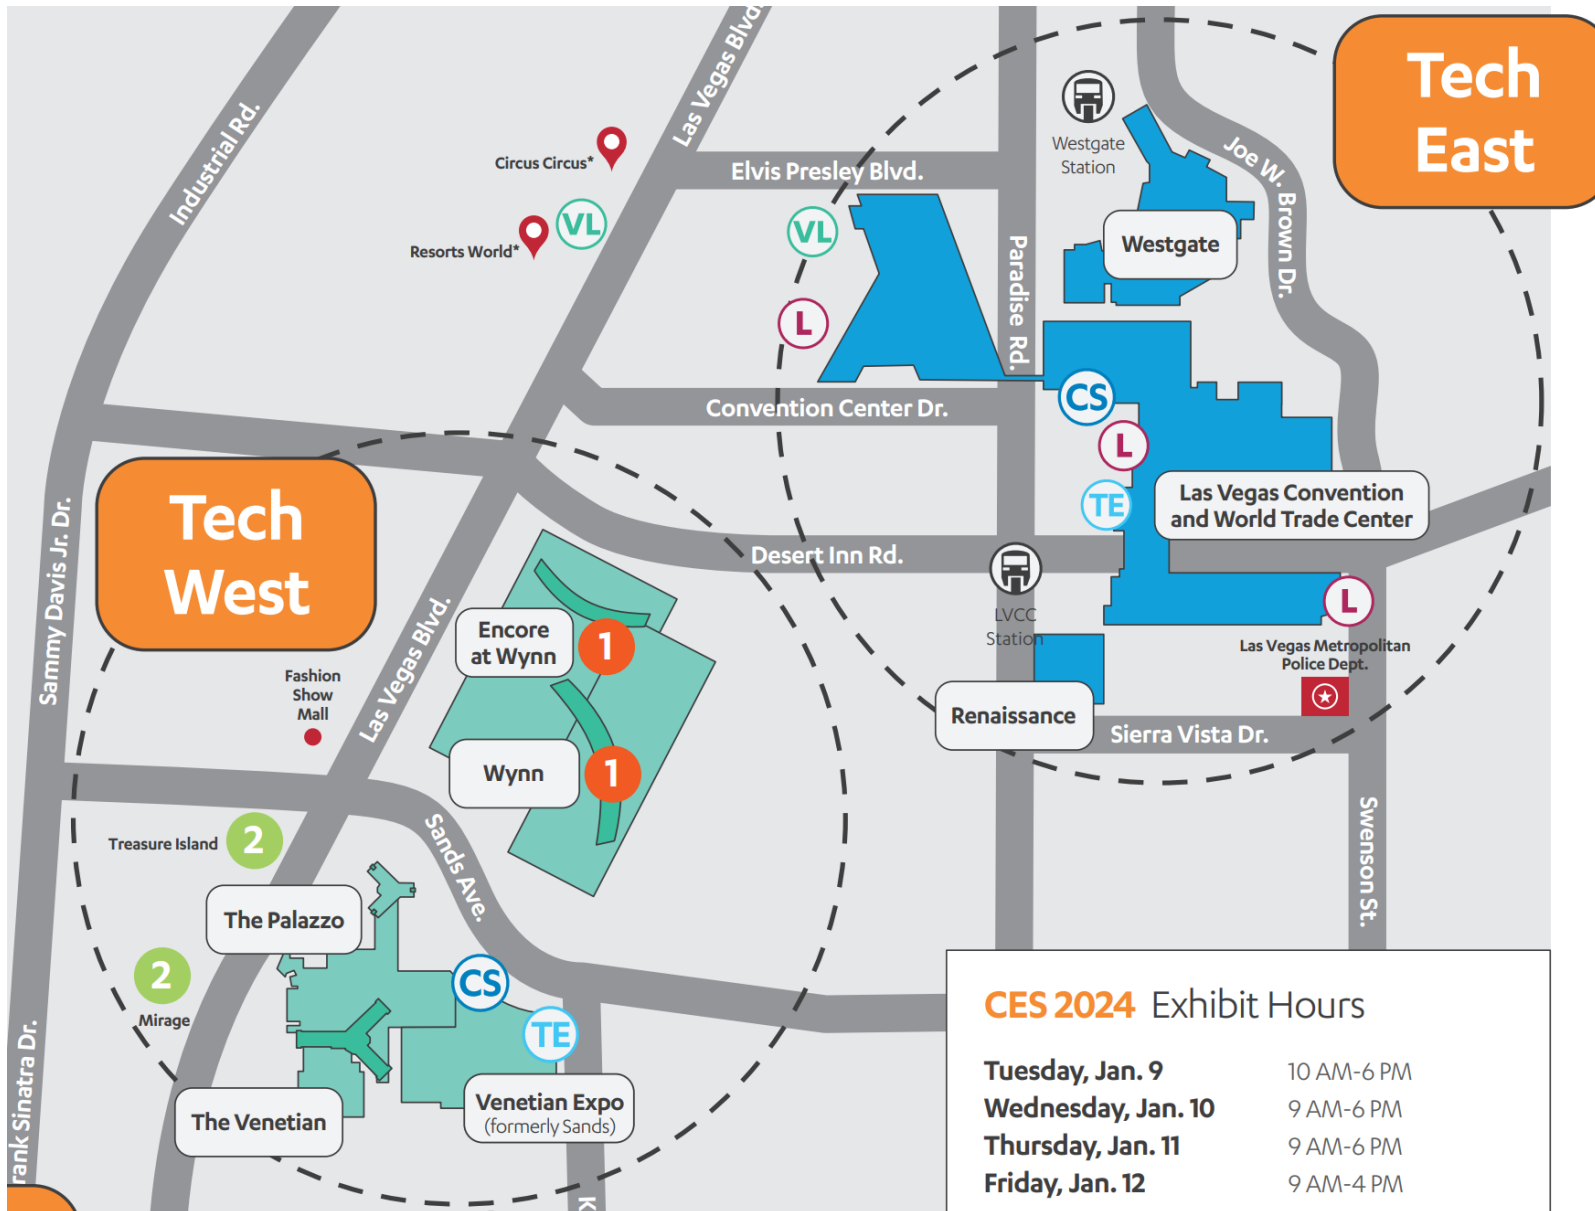

[On-Site Services](#)

[Safety & Security](#)

[CES App](#)

호텔-전시장-전시장 이동 교통편 - 무료 셔틀 버스

	HOTEL	BOARDING LOCATION
1	Encore at Wynn Wynn	At Wynn, South Gate Bus Area (Service to LVCC only) South Gate Bus Area (Service to LVCC only)
2	Mirage Treasure Island	Tour Bus Area (Service to LVCC only) Tour Bus Area (Service to LVCC only)
3	MGM Grand  New York New York Signature at MGM	Grand Garden Entrance Valet Entrance At MGM Grand, Grand Garden Entrance
4	Delano Mandalay Bay Tropicana	At Mandalay Bay, Shark Reef Entrance Shark Reef Entrance North Entrance
5	Circa The D Las Vegas The Plaza	NE Corner of Carson Ave. & 3rd St. NE Corner of Carson Ave. & 3rd St. NE Corner of Carson Ave. & 3rd St.
7	Bellagio Cosmopolitan	Tour Bus Area Tour Bus Area
8	ARIA Park MGM Vdara at City Center	Tour Bus Area At ARIA, Tour Bus Area At ARIA, Tour Bus Area

9	Excalibur Luxor	Tour Bus Area/Rotunda Entrance At Excalibur, Tour Bus Area/Rotunda Entrance
---	--------------------	--

WALKING DISTANCE

Renaissance 	Walking distance to the LVCC
Resorts World 	Walking distance to the LVCC
Venetian/Palazzo	Tech Express on property
Westgate 	Walking distance to the LVCC

호텔-전시장-전시장 이동 교통편 - 무료 셔틀 버스

Key

- C Space Shuttle/Route 8
- Hotel
- Las Vegas Monorail
- LVCC Loop
- Tech Express/Route 10
- Vegas Loop

Explore CES exhibit venues at [CES.tech](https://ces.tech).
As of Oct 17, 2023. Locations subject to change. Map not to scale.