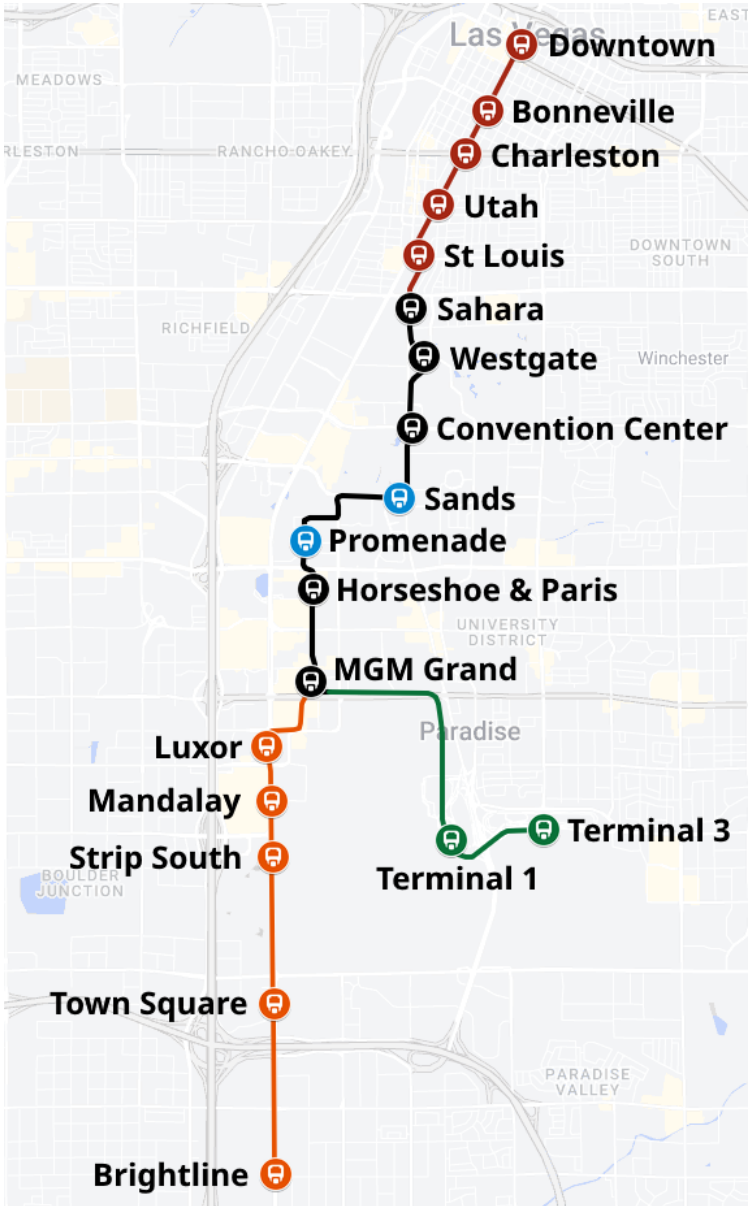

Monorail & LVCC Loop