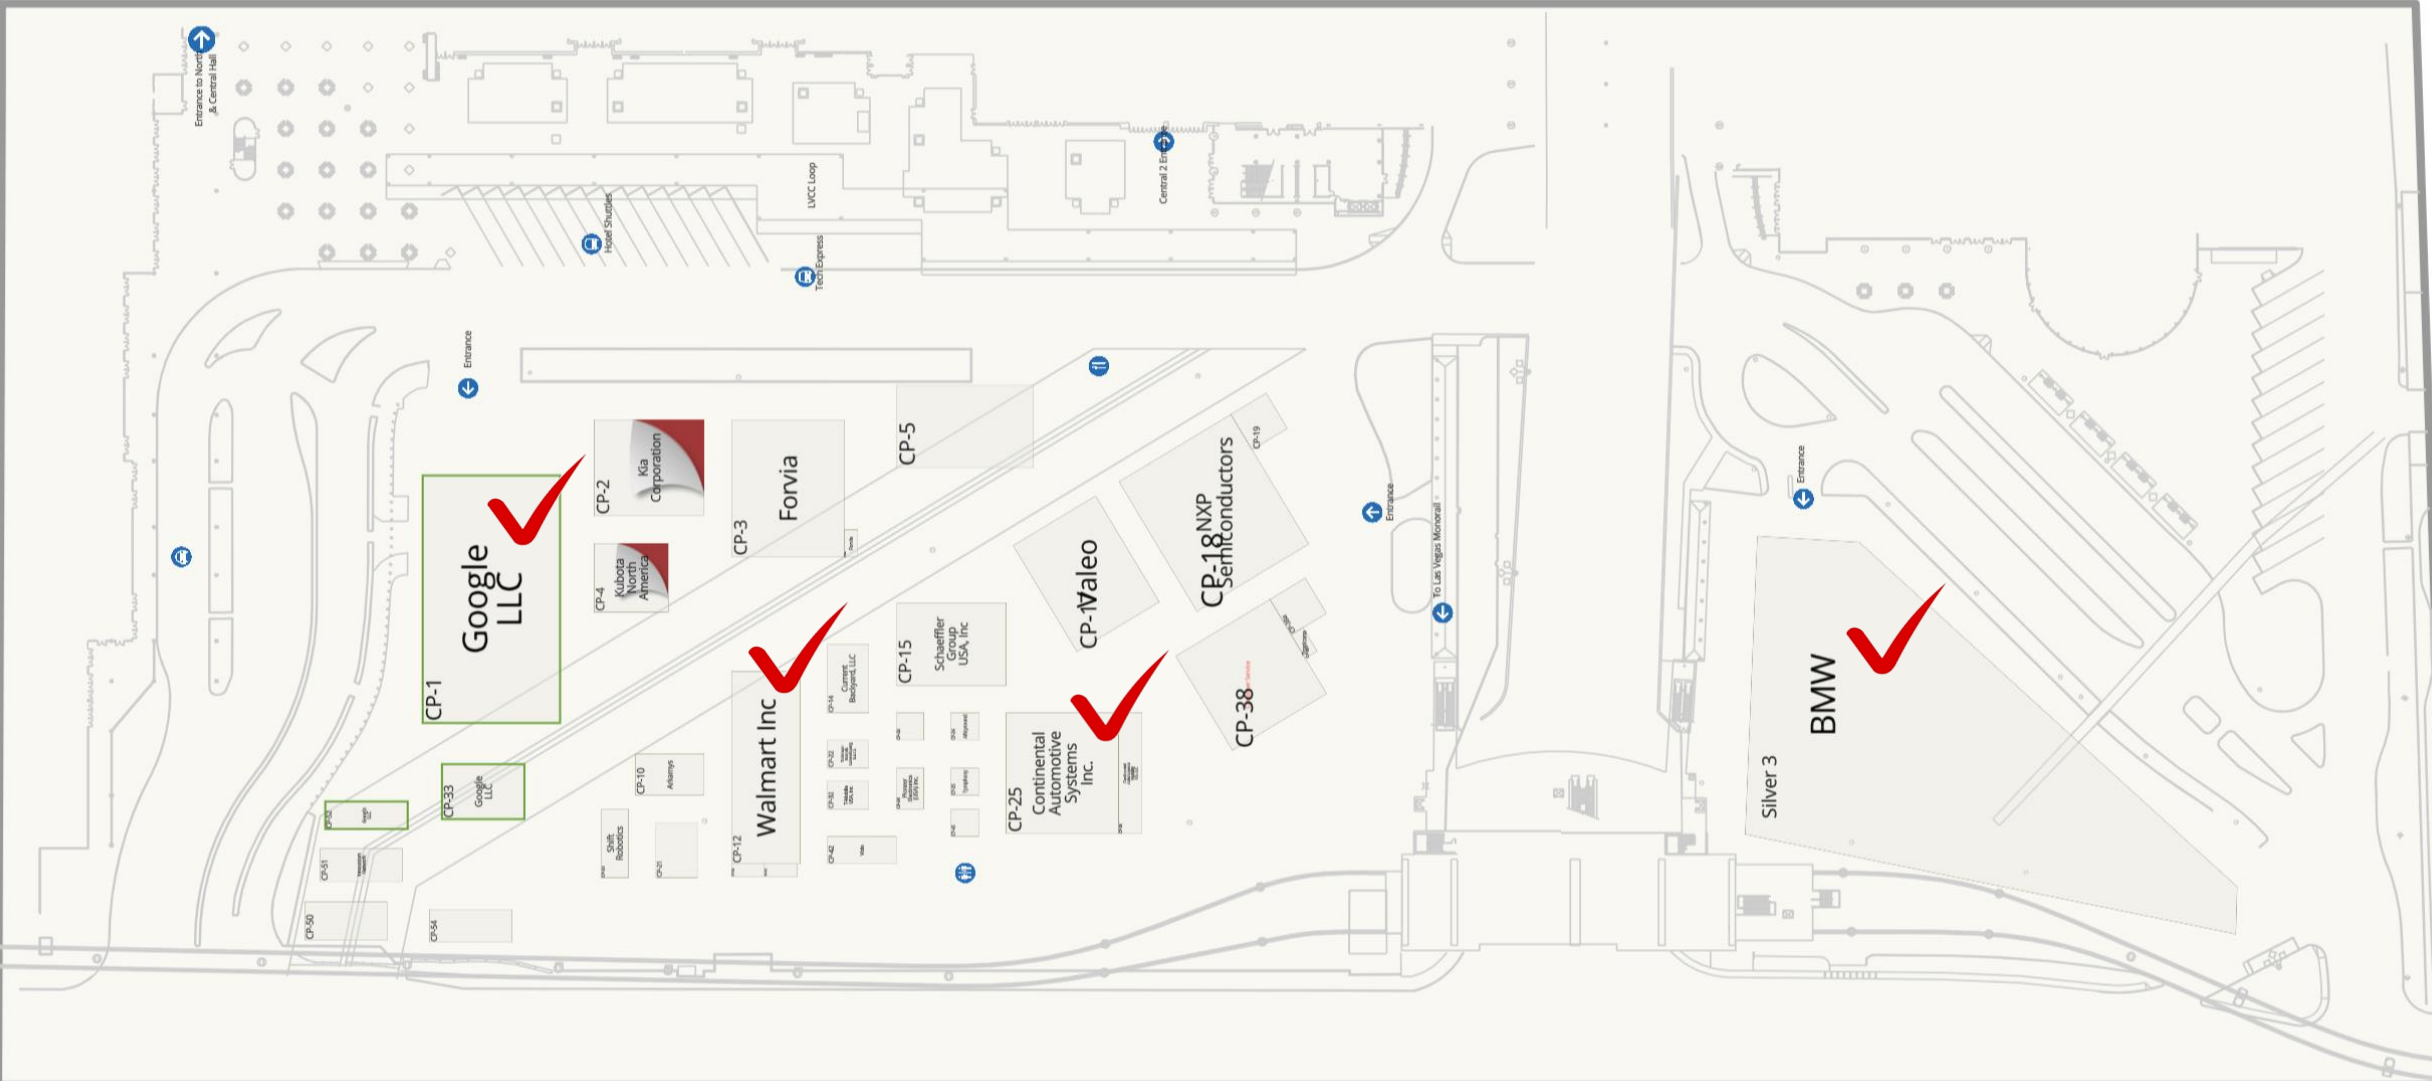

IoT Infrastructure

LVCC West

Mobility

LVCC Loop 타는 곳에
Supernal과 Mercedes Benz 전시장

LVCC Central Plaza & Silver 3

Venetian Expo

1층: Eureka Park

2층: Home & Life