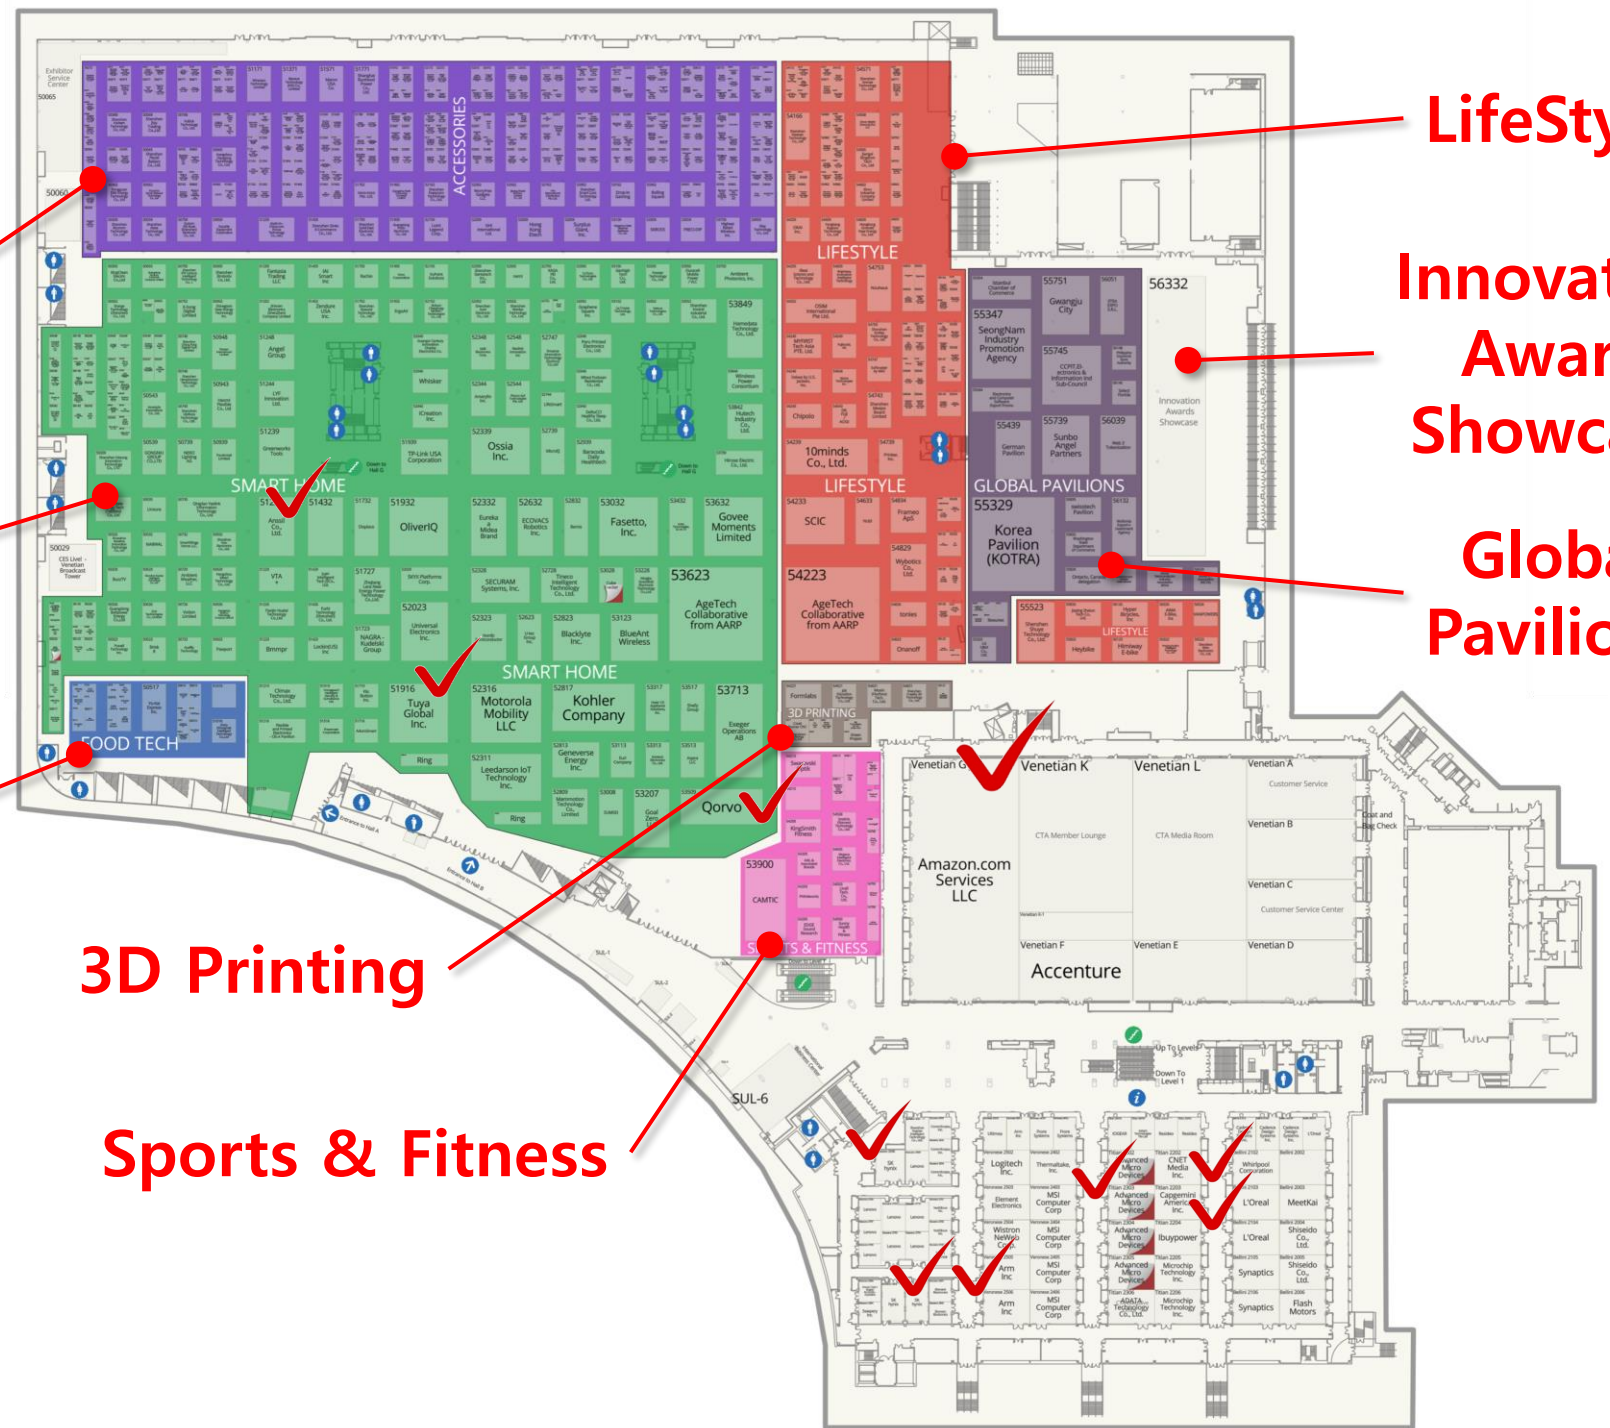

Venetian Expo 2nd Floor

Accessories

Smart Home

Food Tech

3D Printing

Sports & Fitness

LifeStyle

Innovation
Award
Showcase

Global
Pavilions