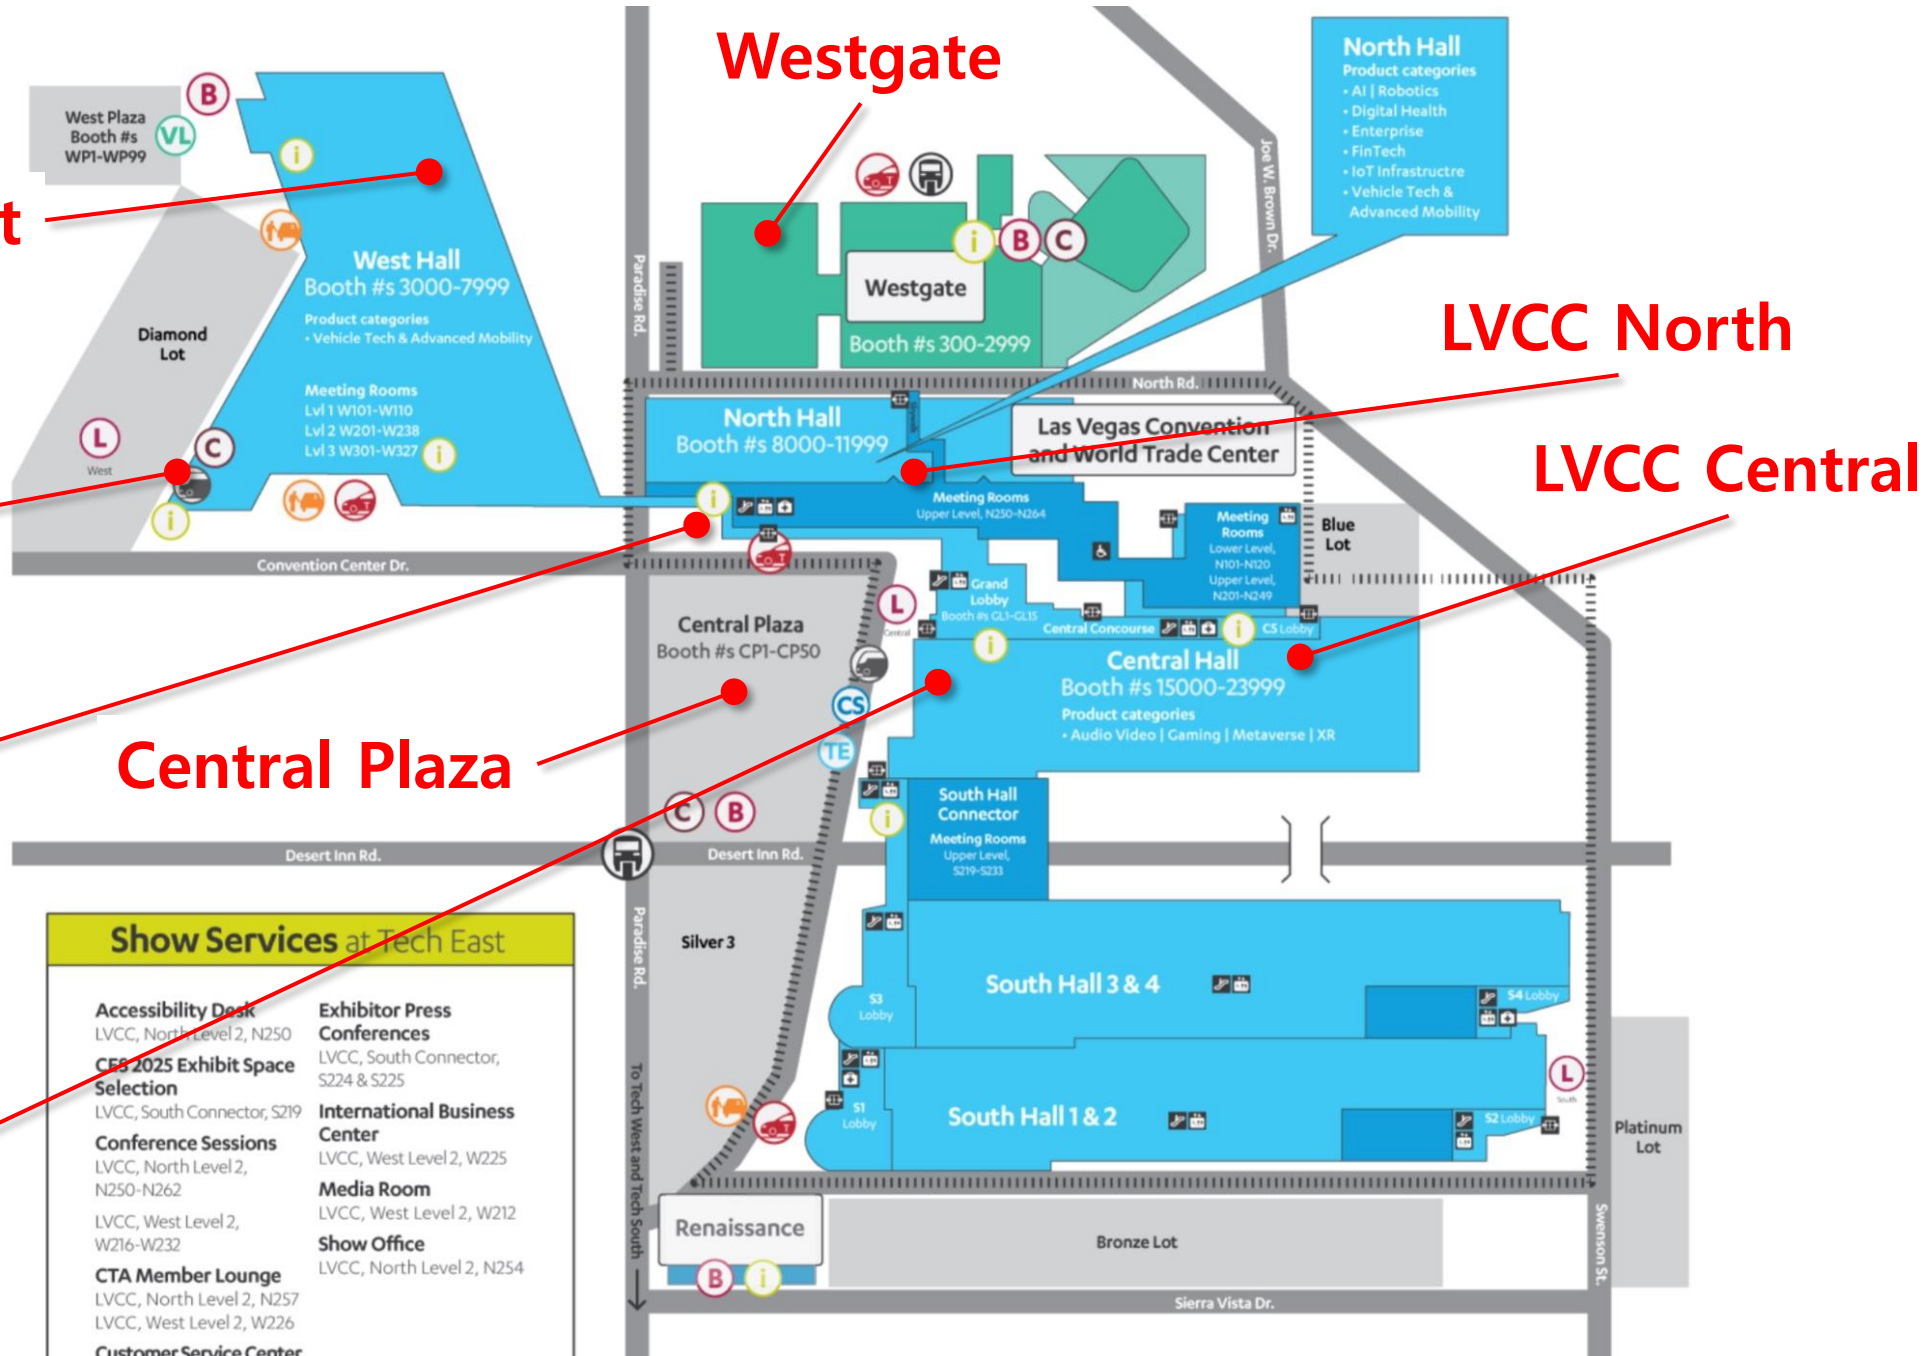

Key

- Accessibility Desk
- Automatic Doors
- Badge Pickup
- C-Space Shuttle
- Customer Service
- Elevators
- Hotel Shuttle Buses
- Information
- Live Wage Monitor
- LVCC Loop
- Passenger Pickup/Drop-off
- Taxi
- Tech Express
- Vegas Loop

Navigation Path: **TE**

Explore CES exhibit venues at CES.tech. As of Oct. 3, 2023. Locations subject to change. Map not to scale.

Tech South
ARIA

Show Services at ARIA

Badge Pickup East Level 2	Conference Sessions East Level 1, Joshua 9-10 East Level 1, Joshua 7-8
Customer Service West Level 2, Copperleaf 1	

Explore CES exhibit venues at CES.tech. As of Oct. 3, 2023. Locations subject to change. Map not to scale.

Tech East

LVCC West

Show Services at Tech East	
Accessibility Desk LVCC, North Level 2, N250	Exhibitor Press Conferences LVCC, South Connector, S224 & S225
CES 2025 Exhibit Space Selection LVCC, South Connector, S219	International Business Center LVCC, West Level 2, W225
Conference Sessions LVCC, North Level 2, N250-N262 LVCC, West Level 2, W216-W232	Media Room LVCC, West Level 2, W212
CTA Member Lounge LVCC, North Level 2, N257 LVCC, West Level 2, W226	Show Office LVCC, North Level 2, N254
Customer Service Center	