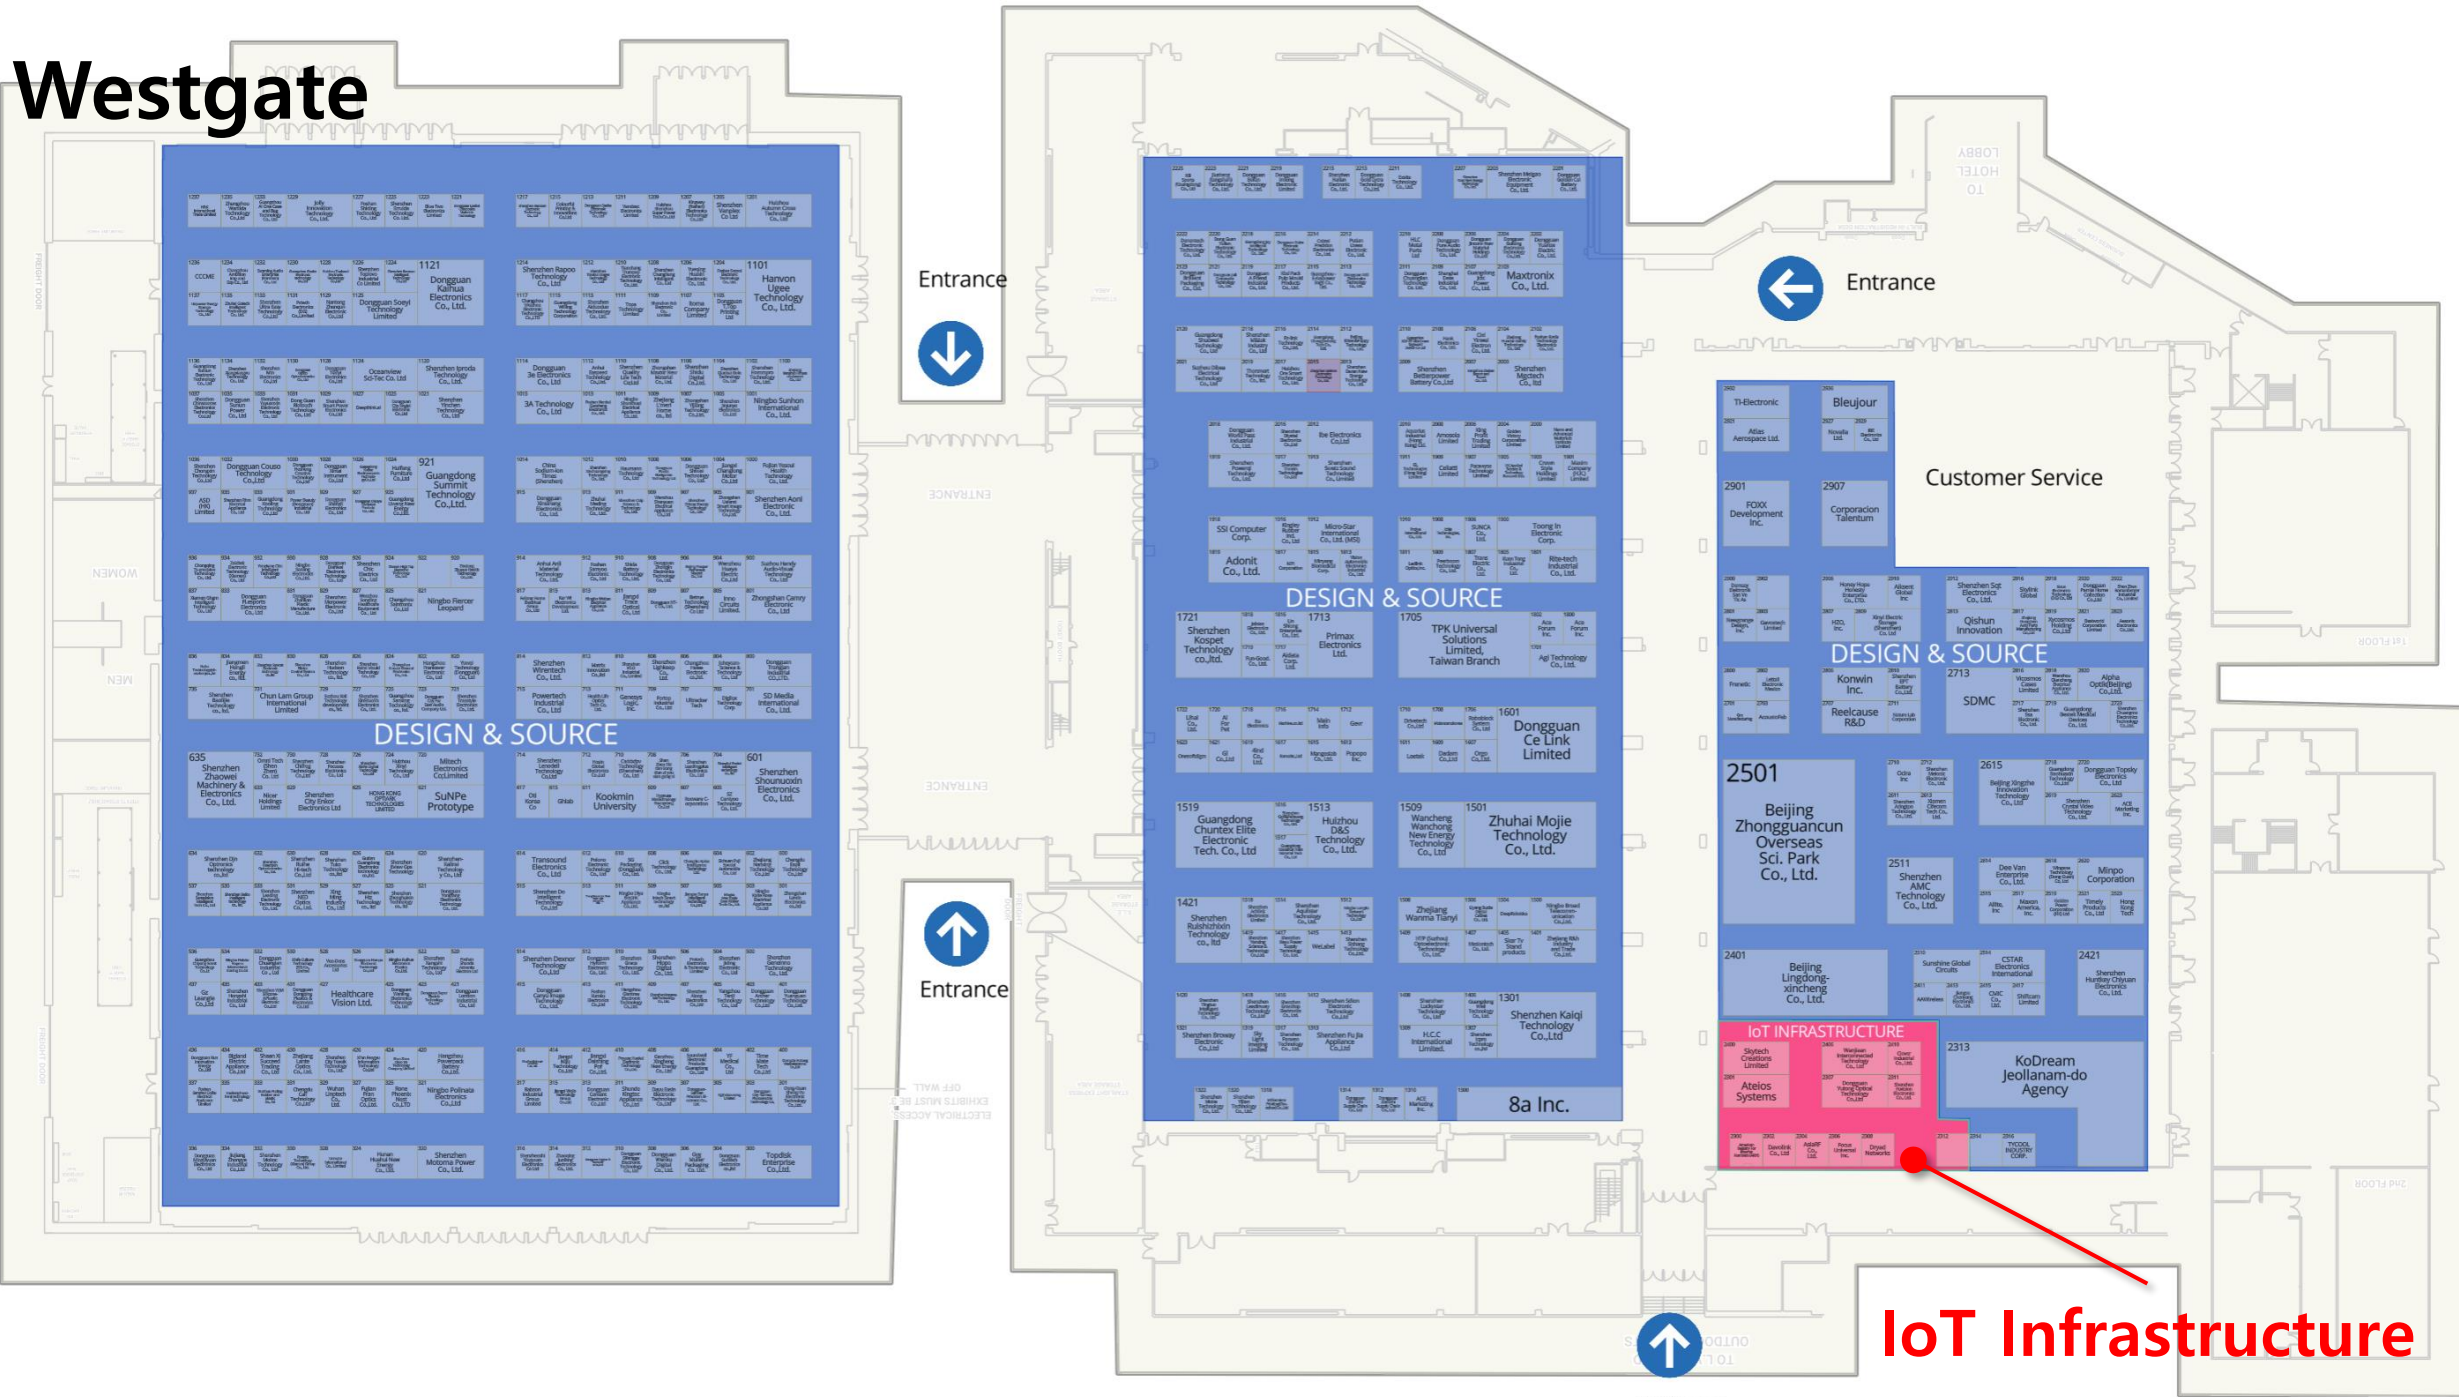

Westgate

DESIGN & SOURCE

DESIGN & SOURCE

DESIGN & SOURCE

IoT Infrastructure