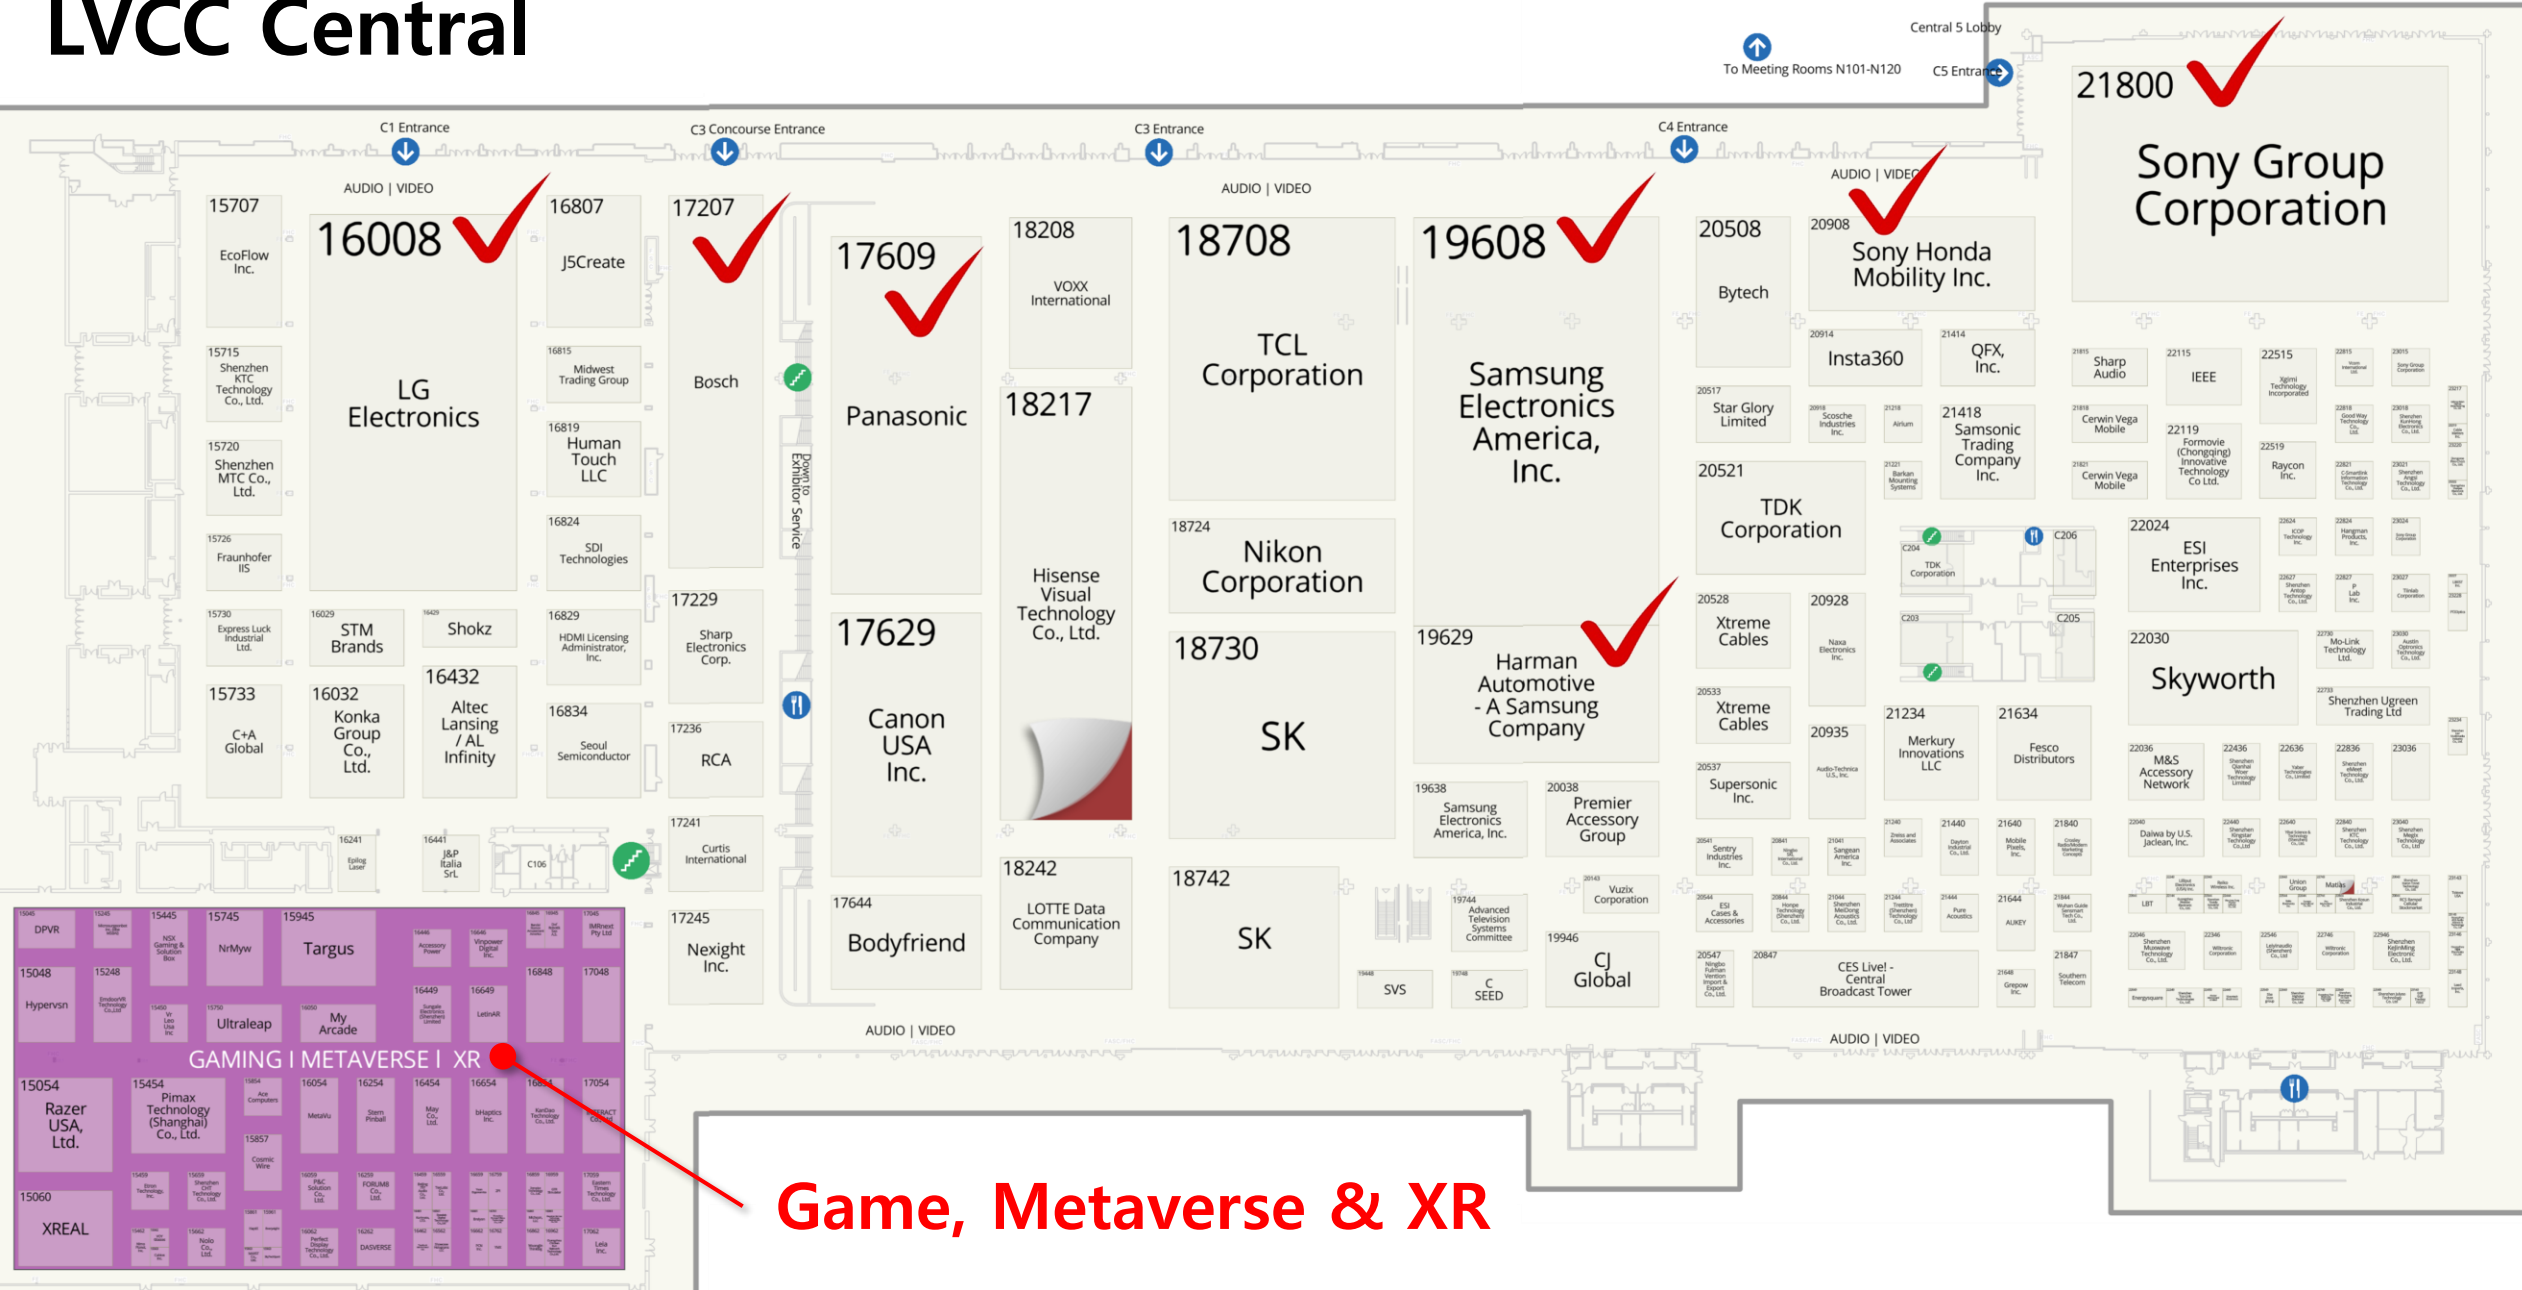

LVCC Central

Game, Metaverse & XR