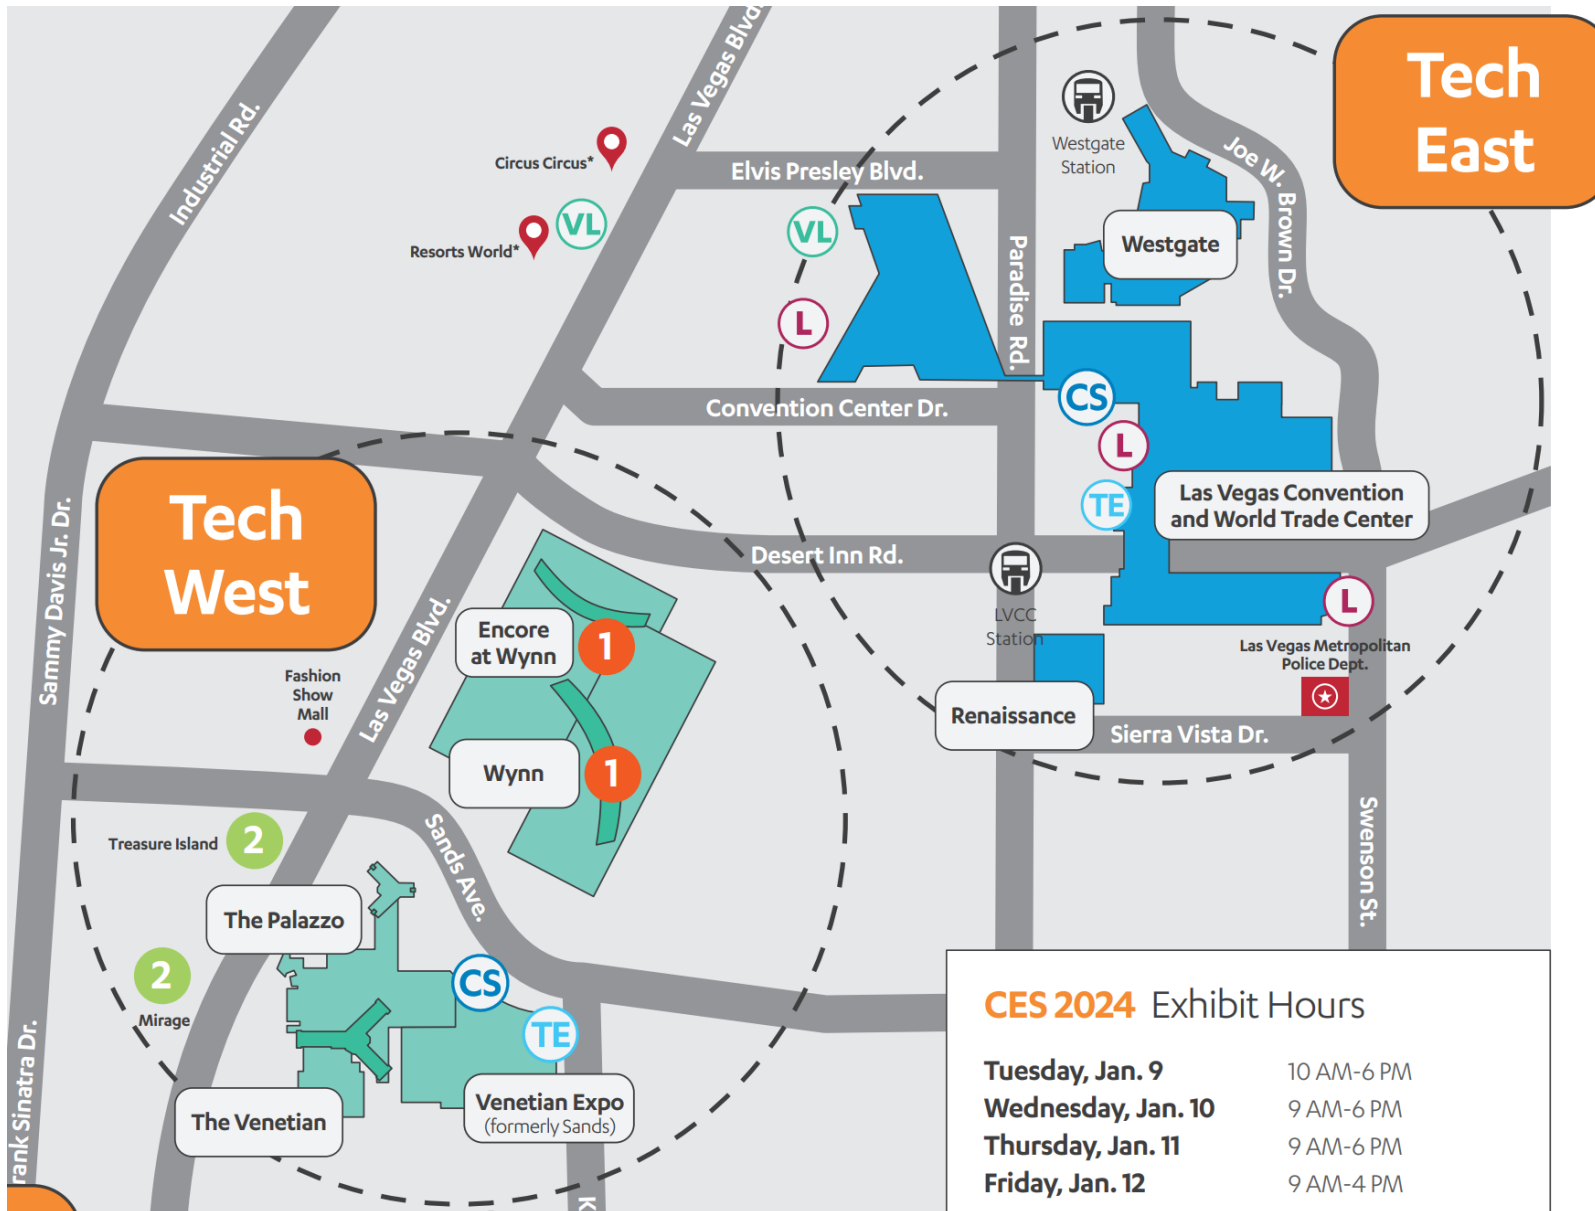

호텔-전시장-전시장 이동 교통편 - 무료 셔틀 버스

Key

- C Space Shuttle/Route 8
- Hotel
- Las Vegas Monorail
- LVCC Loop
- Tech Express/Route 10
- Vegas Loop

Explore CES exhibit venues at [CES.tech](https://ces.tech).
As of Oct 17, 2023. Locations subject to change. Map not to scale.

CES 2024 Exhibit Hours

Tuesday, Jan. 9	10 AM-6 PM
Wednesday, Jan. 10	9 AM-6 PM
Thursday, Jan. 11	9 AM-6 PM
Friday, Jan. 12	9 AM-4 PM