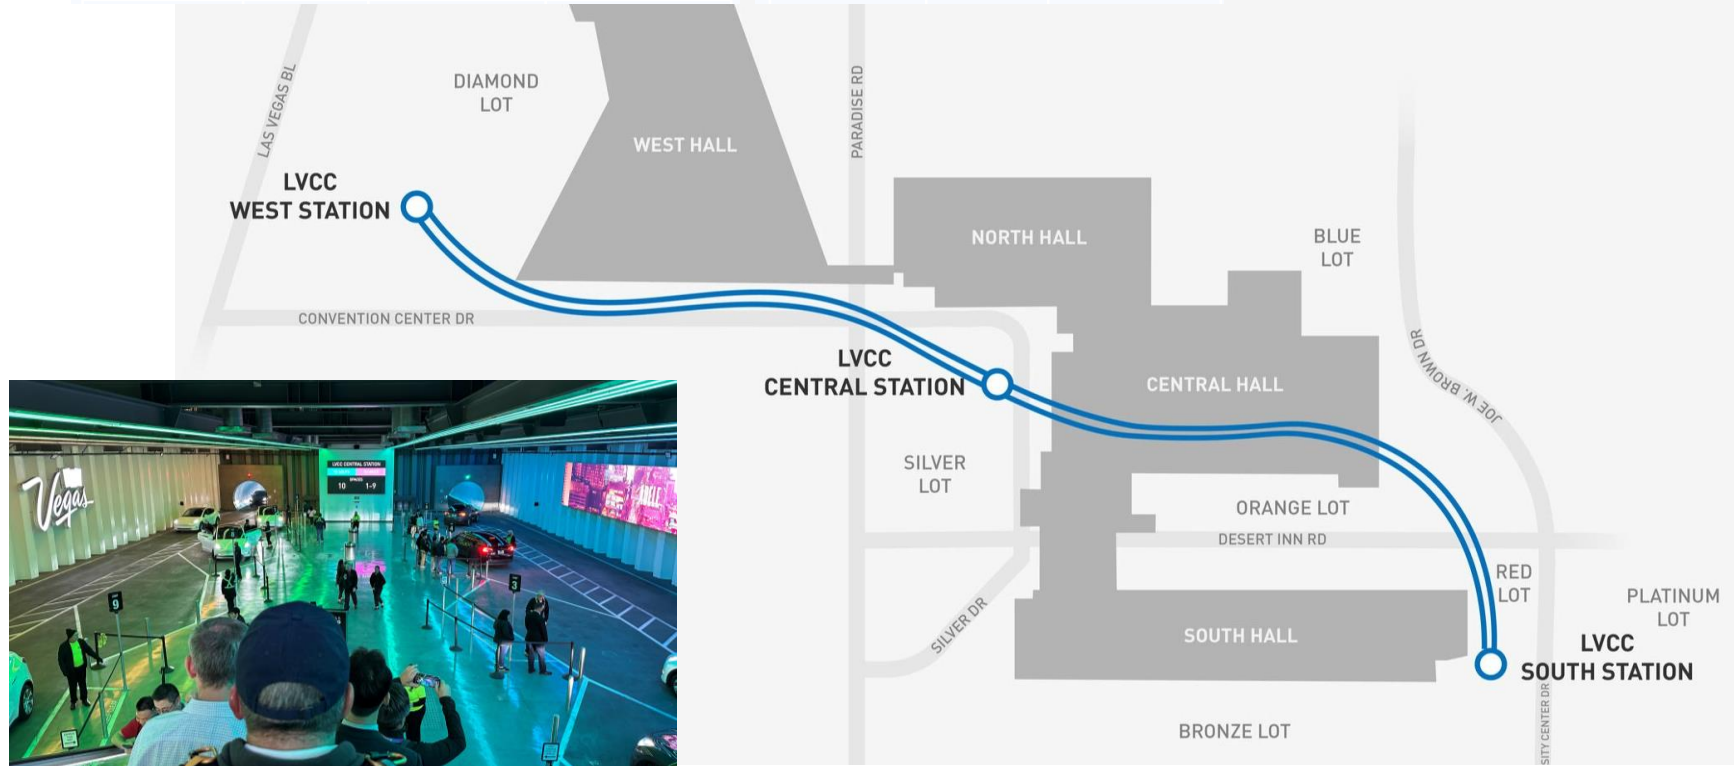

Ticket	Full Fare	eTicket	Purchase	2 DAY PASS UNLIMITED	$26	$23.75	5 DAY PASS UNLIMITED	$47	$44.50
ONE-RIDE ONE-RIDE	$6	$5.50	BUY	3 DAY PASS UNLIMITED	$32	$29.95	7 DAY PASS UNLIMITED	$62	$57.50
1 DAY PASS UNLIMITED	$15	$13.45	BUY	4 DAY PASS UNLIMITED	$39	$37