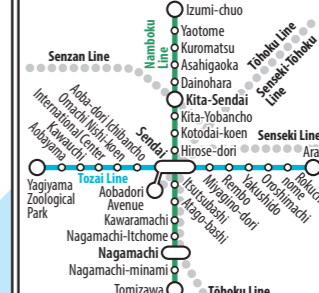

Suica/PASMO Network Map

■ Areas where Suica/PASMO can be used

Niigata Area

Sendai Area

* Sendai Subway

※ 1 IC cards other than Suica/PASMO cannot be used on the Kantō Railway, Chiba Monorail.
※ 2 Shonan Monorail service is scheduled to begin on April 1, 2018.
※ 3 Ashikaga Flower Park Station is scheduled to open on April 1, 2018.
★ In addition to the above, Suica's service is partially available in some other stations.
For further details, please access the JR EAST website.
As of March 17, 2018