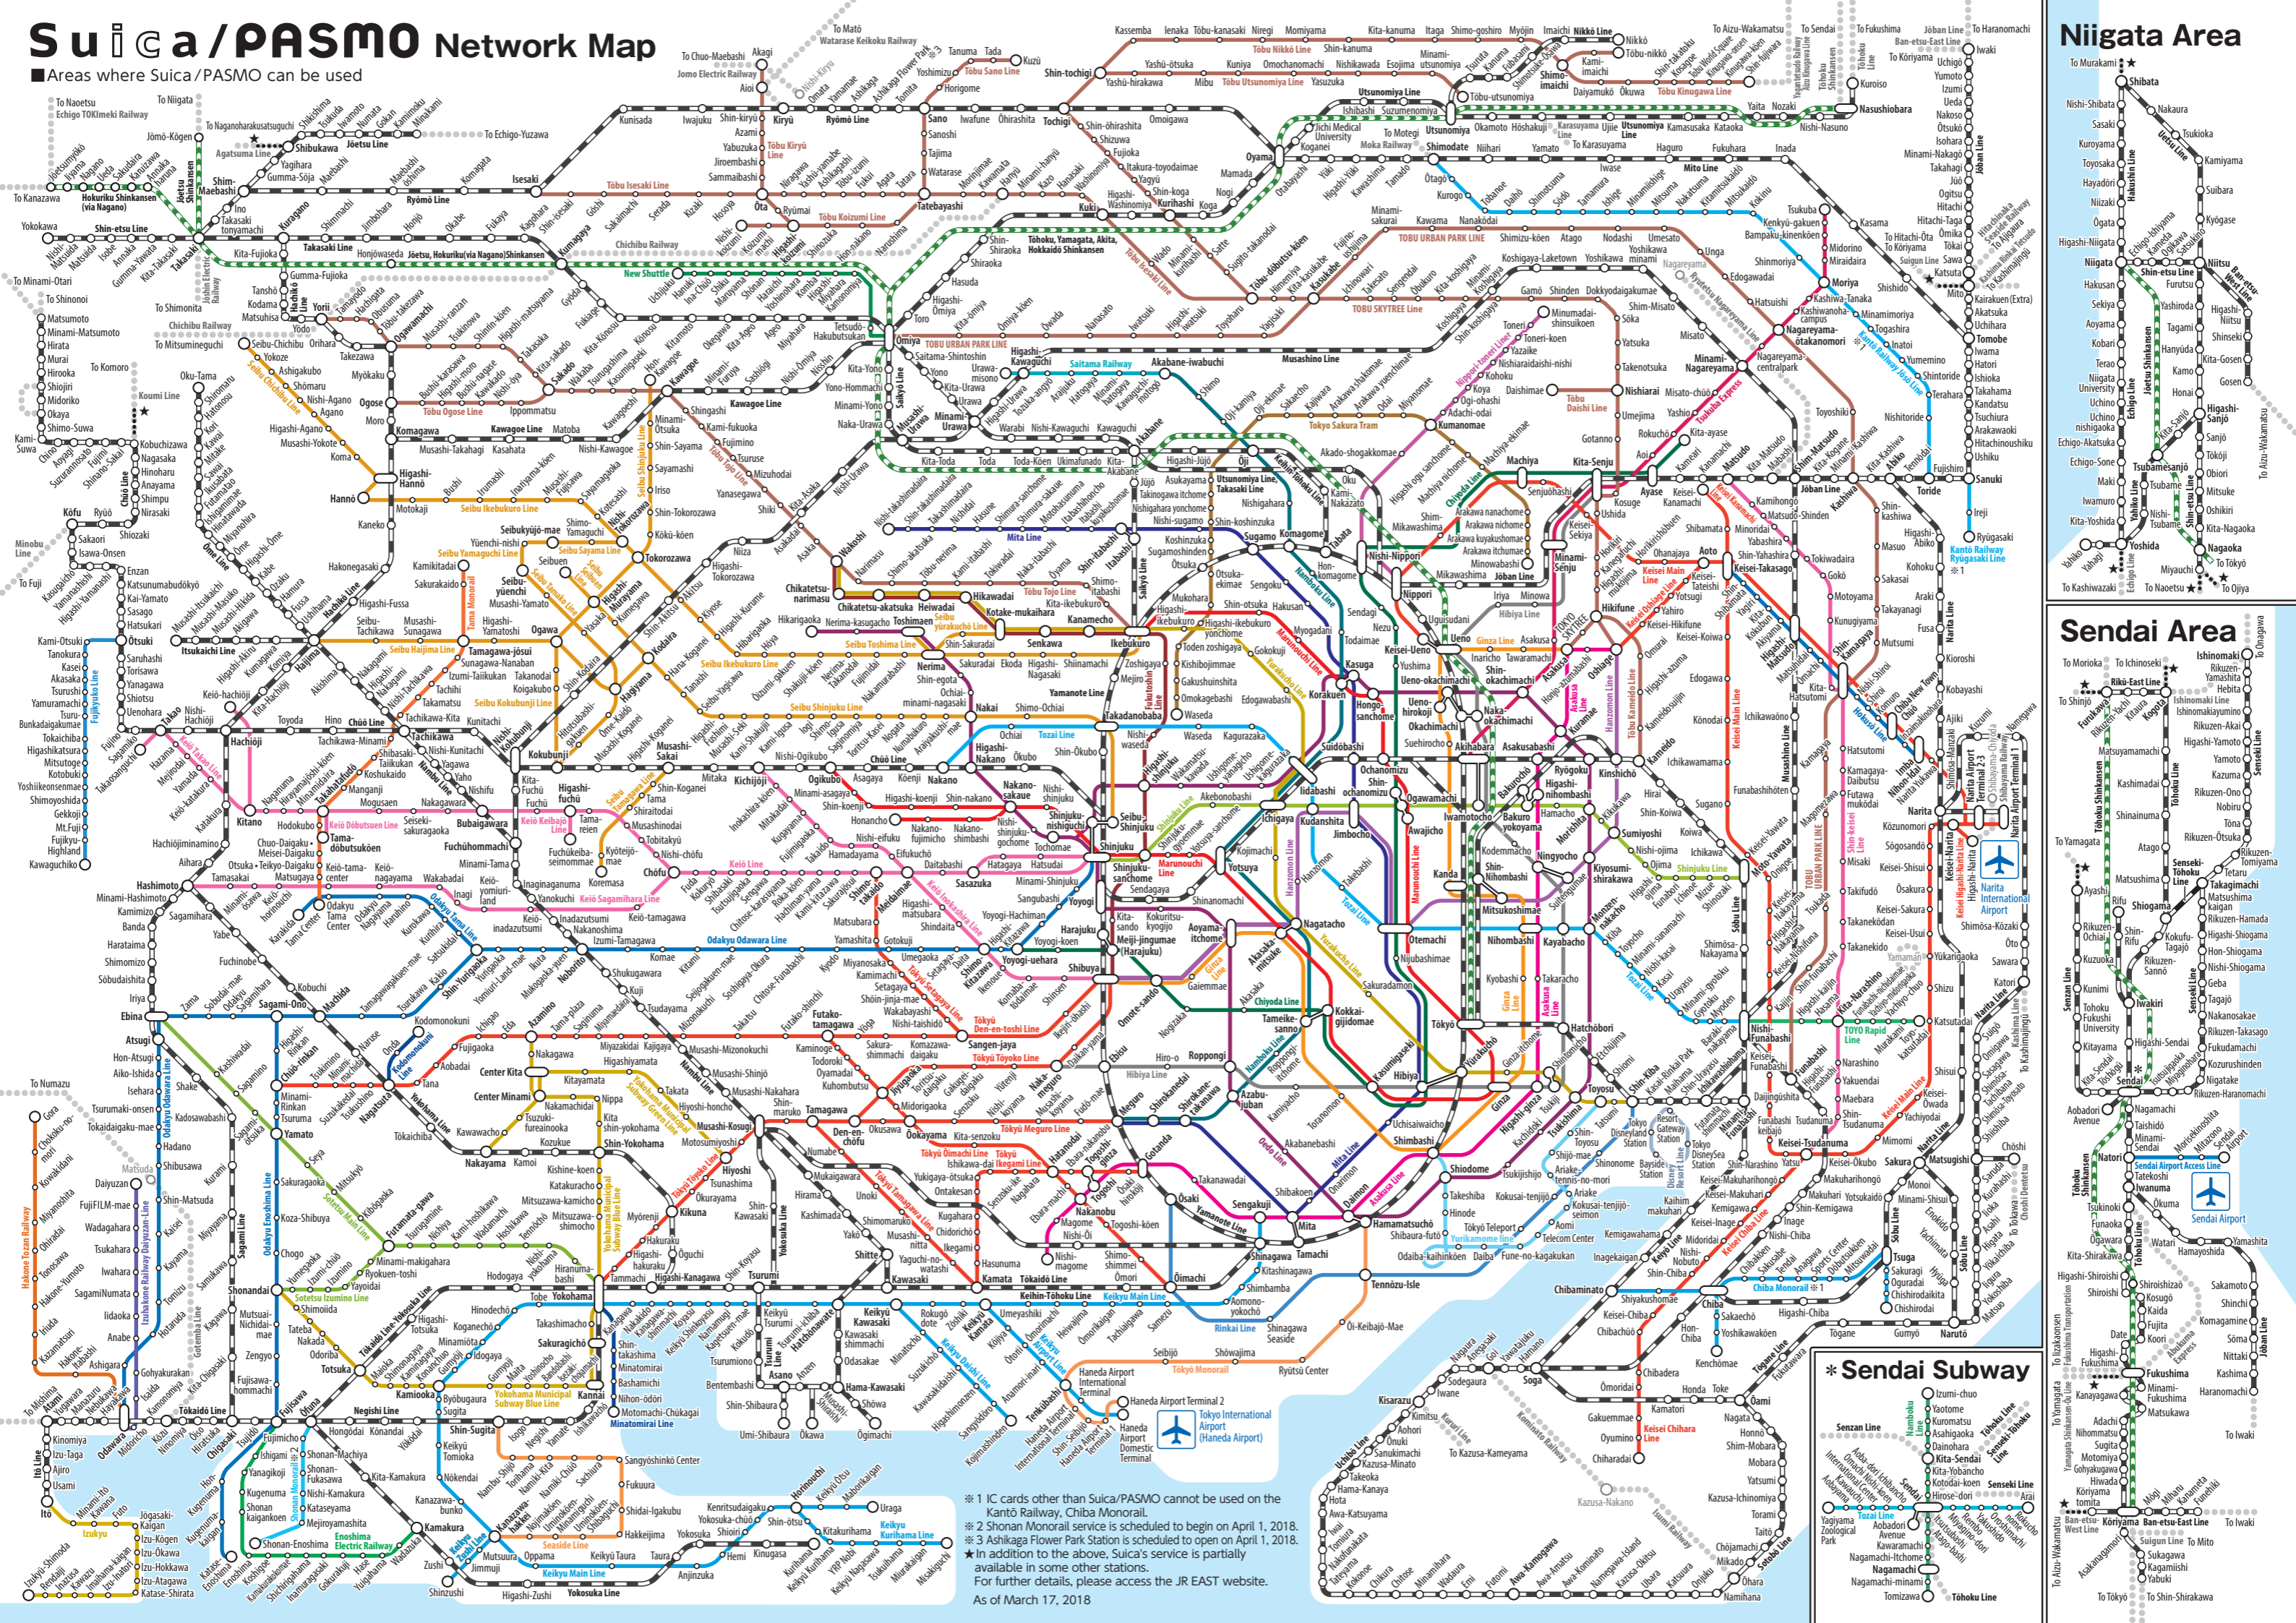

Suica/PASMO Network Map

■ Areas where Suica/PASMO can be used

Niigata Area

Sendai Area

* Sendai Subway

※ 1 IC cards other than Suica/PASMO cannot be used on the Kantō Railway, Chiba Monorail.
※ 2 Shonan Monorail service is scheduled to begin on April 1, 2018.
※ 3 Ashikaga Flower Park Station is scheduled to open on April 1, 2018.
★ In addition to the above, Suica's service is partially available in some other stations.
For further details, please access the JR EAST website.
As of March 17, 2018