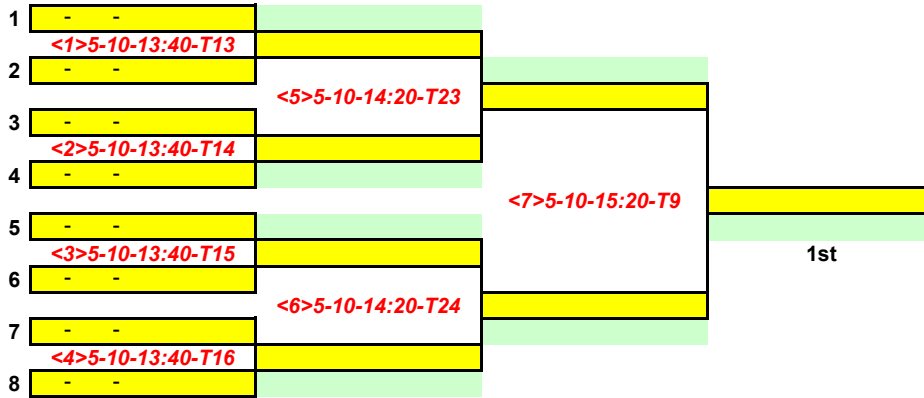

남자 개인단식 CLASS5 : part 1-1

Event : 남자 개인단식 CLASS6 --- First Stage (9 Group)

match	day	time	table	SM6 Group A	advance:2	1	2	3	Pts	Rank
3-1	5-9	13:00	19	1	-부산-김선길					
2-1	5-9	15:00	22							
2-3	5-9	16:00	11							
				2	-경기-최정수					
				3	-인천-최용석					

match	day	time	table	SM6 Group B	advance:2	1	2	3	4	Pts	Rank
1*4	5-9	13:00	20	1	-경기-이종수						
2-3	5-9	13:00	21								
3-1	5-9	15:20	1	2	-서울-문덕진						
2-4	5-9	15:20	2								
4-3	5-9	16:00	12	3	-충북-김준기						
2-1	5-9	16:00	13								
				4	-경기-이경선						

match	day	time	table	SM6 Group C	advance:2	1	2	3	Pts	Rank
3*1	5-9	13:00	22	1	-경기-임철호					
2-1	5-9	15:20	3							
2-3	5-9	16:00	14	2	-인천-한가람					
				3	-경기-김태경					

match	day	time	table	SM6 Group D	advance:2	1	2	3	4	Pts	Rank
4*3	5-9	13:00	23	1	-전남-손진광						
2-1	5-9	13:00	24								
3-1	5-9	15:20	4	2	-인천-이용섭						
2-4	5-9	15:20	5								
1-4	5-9	16:00	15	3	-경기-원종구						
2-3	5-9	16:00	16								
				4	-경기-안광연						

match	day	time	table	SM6 Group E	advance:2	1	2	3	4	Pts	Rank
3*1	5-9	13:00	25	1	-경기-최동호						
2-4	5-9	13:00	26								
4-3	5-9	15:20	6	2	-충남-정하용						
2-1	5-9	15:20	7								
1-4	5-9	16:00	17	3	-경기-안한별						
2-3	5-9	16:00	18								
				4	-강원-박승목						

match	day	time	table	SM6 Group F	advance:2	1	2	3	4	Pts	Rank
3-1	5-9	13:20	1	1	-경기-이종호						
2-4	5-9	13:20	2								
4-3	5-9	15:20	8	2	-제주-정윤희						
2-1	5-9	15:20	9								
1-4	5-9	16:00	19	3	-강원-김찬영						
2-3	5-9	16:00	20								
				4	-서울-이명진						

match	day	time	table	SM6 Group G	advance:2	1	2	3	4	Pts	Rank
4*3	5-9	13:20	3	1	-서울-김태익						
2-1	5-9	13:20	4								
3-1	5-9	15:20	10	2	-제주-이정구						
2-4	5-9	15:20	11								
1-4	5-9	16:00	21	3	-경기-김명학						
2-3	5-9	16:00	22								
				4	-경기-신삼섭						

match	day	time	table	SM6 Group H	advance:2	1	2	3	4	Pts	Rank
2*3	5-9	13:20	5	1	-인천-이상일						
1-4	5-9	13:20	6								
3-1	5-9	15:20	12	2	-경기-박재경						
2-4	5-9	15:20	13								
4-3	5-9	16:20	1	3	-경기-김성철						
2-1	5-9	16:20	2								
				4	-서울-서준형						

match	day	time	table	SM6 Group I	advance:2	1	2	3	4	Pts	Rank
3-1	5-9	13:20	7	1	-강원-김대유						
2-4	5-9	13:20	8								
4-3	5-9	15:20	14	2	-경남-이우룡						
2-1	5-9	15:20	15								
1-4	5-9	16:20	3	3	-경기-명기춘						
2-3	5-9	16:20	4								
				4	-충남-정현철