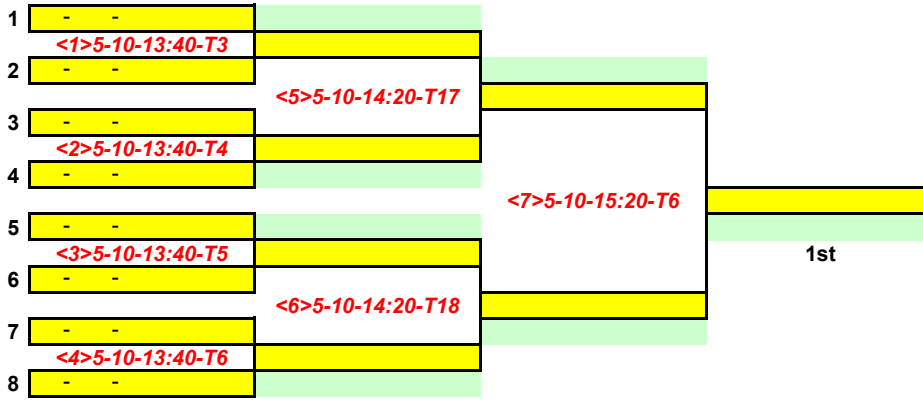

여자 개인단식 CLASS3 : part 1-1