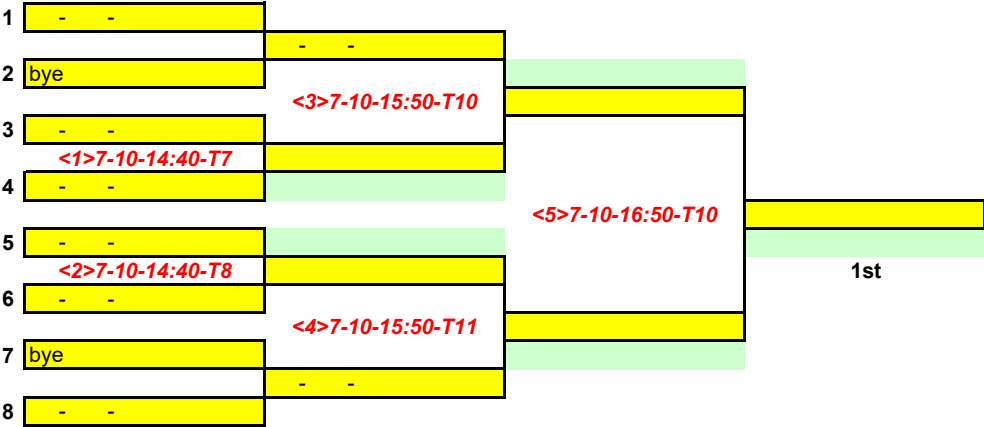

여자 개인단식 CLASS4 : part 1-1

Event : 여자 개인단식 CLASS5 --- First Stage (3 Group)

match	day	time	table	SW5 Group A	advance:2	1	2	3	Pts	Rank	
3-1	7-10	09:40	2	1	-서울-정영아						
2-1	7-10	10:40	2								
2-3	7-10	11:40	2								
				2	-경기-변영자						
						3	-대전-신선미				

match	day	time	table	SW5 Group B	advance:2	1	2	3	Pts	Rank	
3-1	7-10	09:40	3	1	-경남-강외정						
2-1	7-10	10:40	3								
2-3	7-10	11:40	3								
				2	-경기-정애심						
						3	-세종-김경희				

match	day	time	table	SW5 Group C	advance:2	1	2	3	4	Pts	Rank
3-1	7-10	09:40	4	1	-경기-문성혜						
2-4	7-10	09:40	5								
4-3	7-10	10:40	4	2	-세종-하재련						
2-1	7-10	10:40	5								
1-4	7-10	11:40	4	3	-광주-박상은						
2-3	7-10	11:40	5								
				4	-경남-정보윤