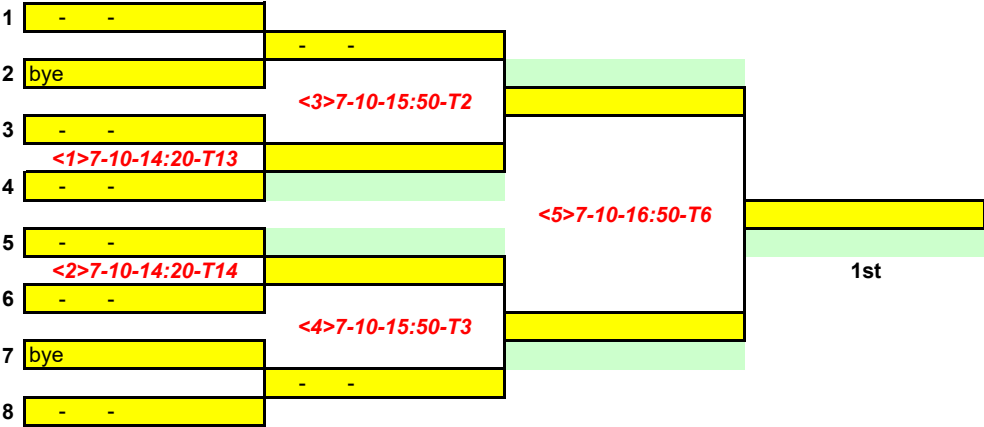

여자 개인단식 CLASS2 : part 1-1

Event : 여자 개인단식 CLASS3 --- First Stage (4 Group)

match	day	time	table	SW3 Group A	advance:2	1	2	3	Pts	Rank	
3-1	7-10	09:40	10	1	-울산-이미규						
2-1	7-10	10:40	10								
2-3	7-10	11:40	10								
				2	-경기-임순옥						
				3	-충남-진나영						

match	day	time	table	SW3 Group B	advance:2	1	2	3	Pts	Rank	
3-1	7-10	09:40	11	1	-서울-조서연						
2-1	7-10	10:40	11								
2-3	7-10	11:40	11								
				2	-전남-박현아						
				3	-경기-박춘열						

match	day	time	table	SW3 Group C	advance:2	1	2	3	4	Pts	Rank
3-1	7-10	09:40	12	1	-경기-윤지유						
2-4	7-10	09:40	13								
4-3	7-10	10:40	12	2	-충남-하윤정						
2-1	7-10	10:40	13								
1-4	7-10	11:40	12	3	-대전-이서연						
2-3	7-10	11:40	13								
				4	-경남-권혜주						

match	day	time	table	SW3 Group D	advance:2	1	2	3	4	Pts	Rank
3-1	7-10	09:40	14	1	-경기-장미희						
2-4	7-10	09:40	15								
4-3	7-10	10:40	14	2	-충남-김옥						
2-1	7-10	10:40	15								
1-4	7-10	11:40	14	3	-충북-김화순						
2-3	7-10	11:40	15								
				4	-광주-김경선