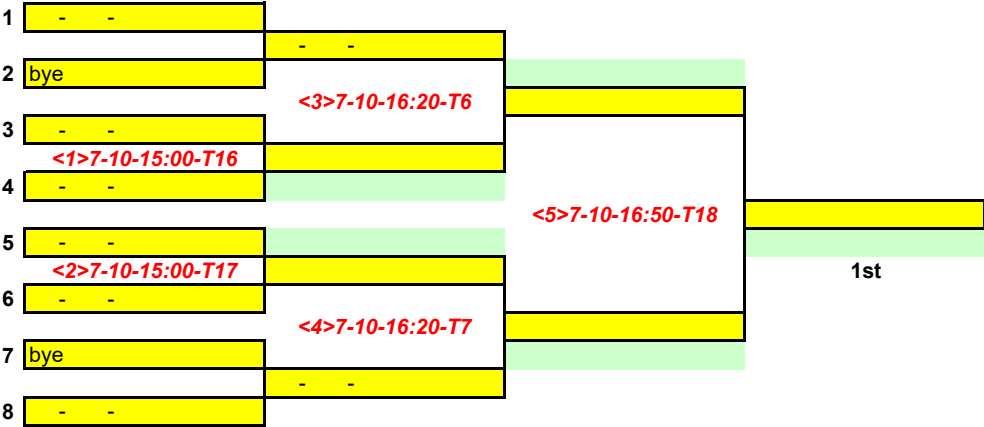

여자 개인단식 CLASS8 : part 1-1

Event : 여자 개인단식 CLASS9 --- First Stage (2 Group)

match	day	time	table	SW9 Group A	advance:2	1	2	3	Pts	Rank
3-1	7-10	09:20	3	1	-경기-김군해					
2-1	7-10	10:20	3							
2-3	7-10	11:20	3							
				2	-충남-곽전옥					
				3	-대전-권기진					

match	day	time	table	SW9 Group B	advance:2	1	2	3	4	Pts	Rank
2*4	7-10	09:20	4	1	-대구-장미환						
3-1	7-10	09:20	5								
4-3	7-10	10:20	4	2	-경기-김경애						
2-1	7-10	10:20	5								
1-4	7-10	11:20	4	3	-전북-최병희						
2-3	7-10	11:20	5								
				4	-경기-오미라