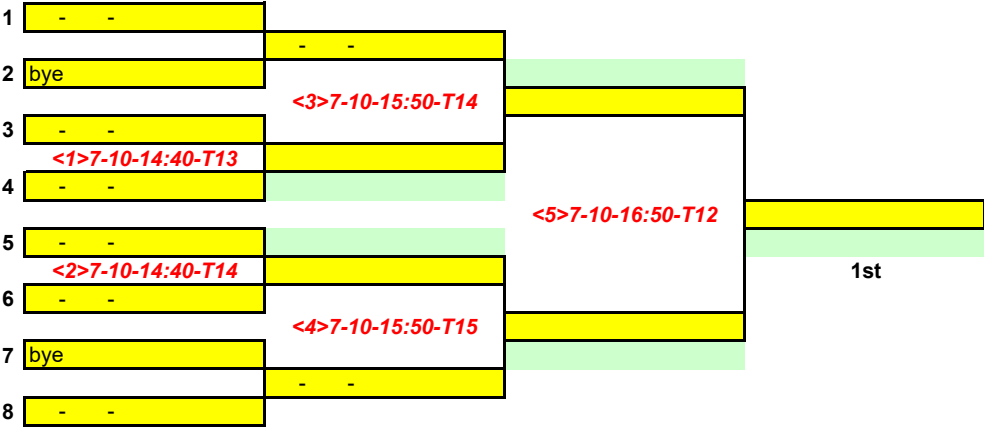

Event : 여자 개인단식 CLASS5 --- First Stage (3 Group)

match	day	time	table	SW5 Group A	advance:2	1	2	3	Pts	Rank	
3-1	7-10	09:40	2	1	-서울-정영아						
2-1	7-10	10:40	2								
2-3	7-10	11:40	2								
				2	-경기-변영자						
						3	-대전-신선미				

match	day	time	table	SW5 Group B	advance:2	1	2	3	Pts	Rank	
3-1	7-10	09:40	3	1	-경남-강외정						
2-1	7-10	10:40	3								
2-3	7-10	11:40	3								
				2	-경기-정애심						
						3	-세종-김경희				

match	day	time	table	SW5 Group C	advance:2	1	2	3	4	Pts	Rank
3-1	7-10	09:40	4	1	-경기-문성혜						
2-4	7-10	09:40	5								
4-3	7-10	10:40	4	2	-세종-하재련						
2-1	7-10	10:40	5								
1-4	7-10	11:40	4	3	-광주-박상은						
2-3	7-10	11:40	5								
				4	-경남-정보윤						

여자 개인단식 CLASS5 : part 1-1