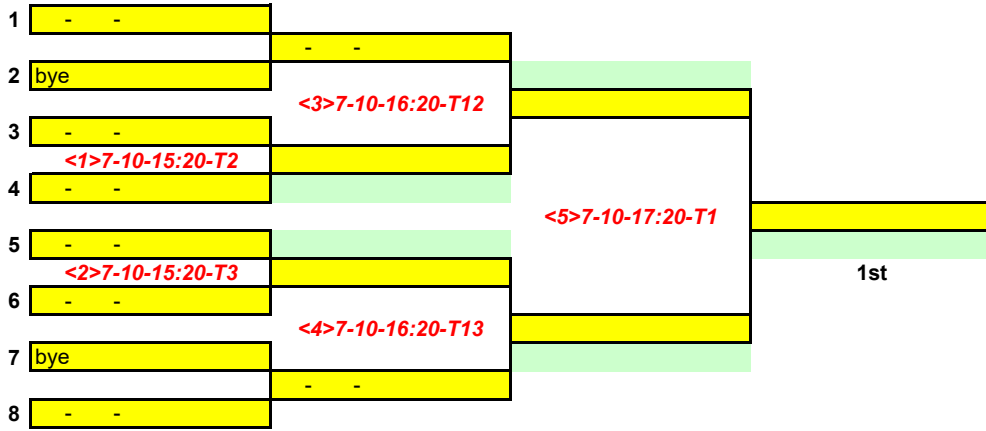

Event : 남자 개인단식 CLASS10 --- First Stage (3 Group)

match	day	time	table	SM10 Group A	advance:2	1	2	3	4	Pts	Rank
3-1	7-9	18:00	1	1	-대전-이수경	[Grey]	[Light Blue]	[Light Green]	[Light Green]		
2-4	7-9	18:00	2								
4-3	7-9	18:40	2	2	-충남-박천구	[Light Blue]	[Grey]	[Light Green]	[Light Green]		
2-1	7-9	18:40	3								
1-4	7-9	19:20	3	3	-세종-방양주	[Light Blue]	[Light Green]	[Grey]	[Light Green]		
2-3	7-9	19:20	4								
				4	-경북-오세주	[Light Blue]	[Light Green]	[Light Green]	[Grey]		

match	day	time	table	SM10 Group B	advance:2	1	2	3	4	Pts	Rank
3*1	7-9	18:00	3	1	-충남-양윤재	[Grey]	[Light Blue]	[Light Green]	[Light Green]		
2-4	7-9	18:00	4								
4-3	7-9	18:40	4	2	-전북-박수영	[Light Blue]	[Grey]	[Light Green]	[Light Green]		
2-1	7-9	18:40	5								
1-4	7-9	19:20	5	3	-충남-노석규	[Light Blue]	[Light Green]	[Grey]	[Light Green]		
2-3	7-9	19:20	6								
				4	-인천-최영완	[Light Blue]	[Light Green]	[Light Green]	[Grey]		

match	day	time	table	SM10 Group C	advance:2	1	2	3	4	Pts	Rank
3-1	7-9	18:00	5	1	-인천-이만호	[Grey]	[Light Blue]	[Light Green]	[Light Green]		
2-4	7-9	18:00	6								
4-3	7-9	18:40	6	2	-충남-봉성환	[Light Blue]	[Grey]	[Light Green]	[Light Green]		
2-1	7-9	18:40	7								
1-4	7-9	19:20	7	3	-경남-김지영	[Light Blue]	[Light Green]	[Grey]	[Light Green]		
2-3	7-9	19:20	8								
				4	-전북-김영생	[Light Blue]	[Light Green]	[Light Green]	[Grey]		

남자 개인단식 CLASS10 : part 1-1