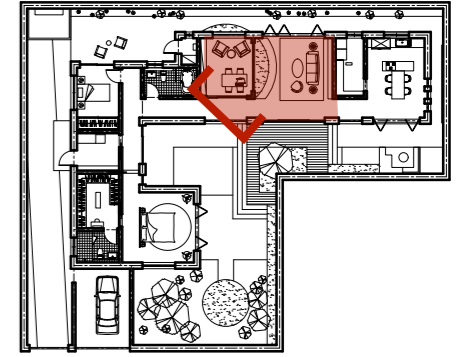

Birdie easy

Voyage Ex-S Night | Voyage Leather

Exposed Concrete

서재&거실

Mid Century Scoop Lounge Chairs

Le Corbusier 10 Bureau

Eve Armchair

Maralunga 40 | 3,1-Seater Sofa