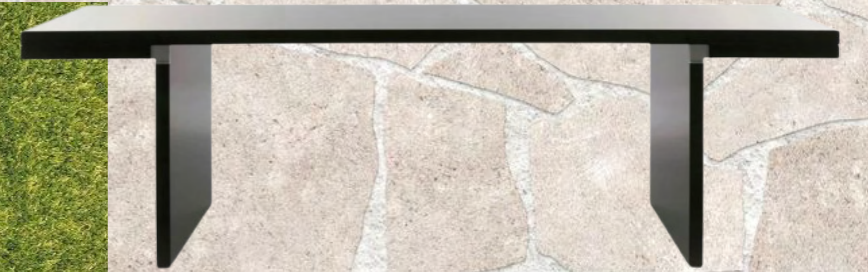

Bulthaup

Orseolo Rectangular Table

Rundet Chair

Linear Pendant Light

Stainless Steel

Epoxy Coated Natural Stone

Finish

Thank you