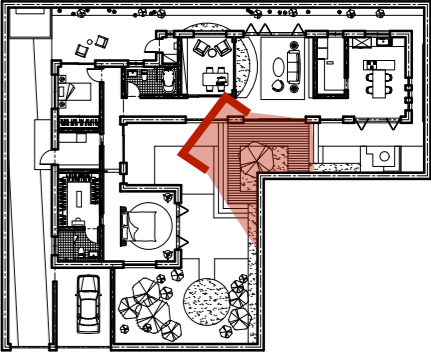

메인 정원

Wood Deck Finish