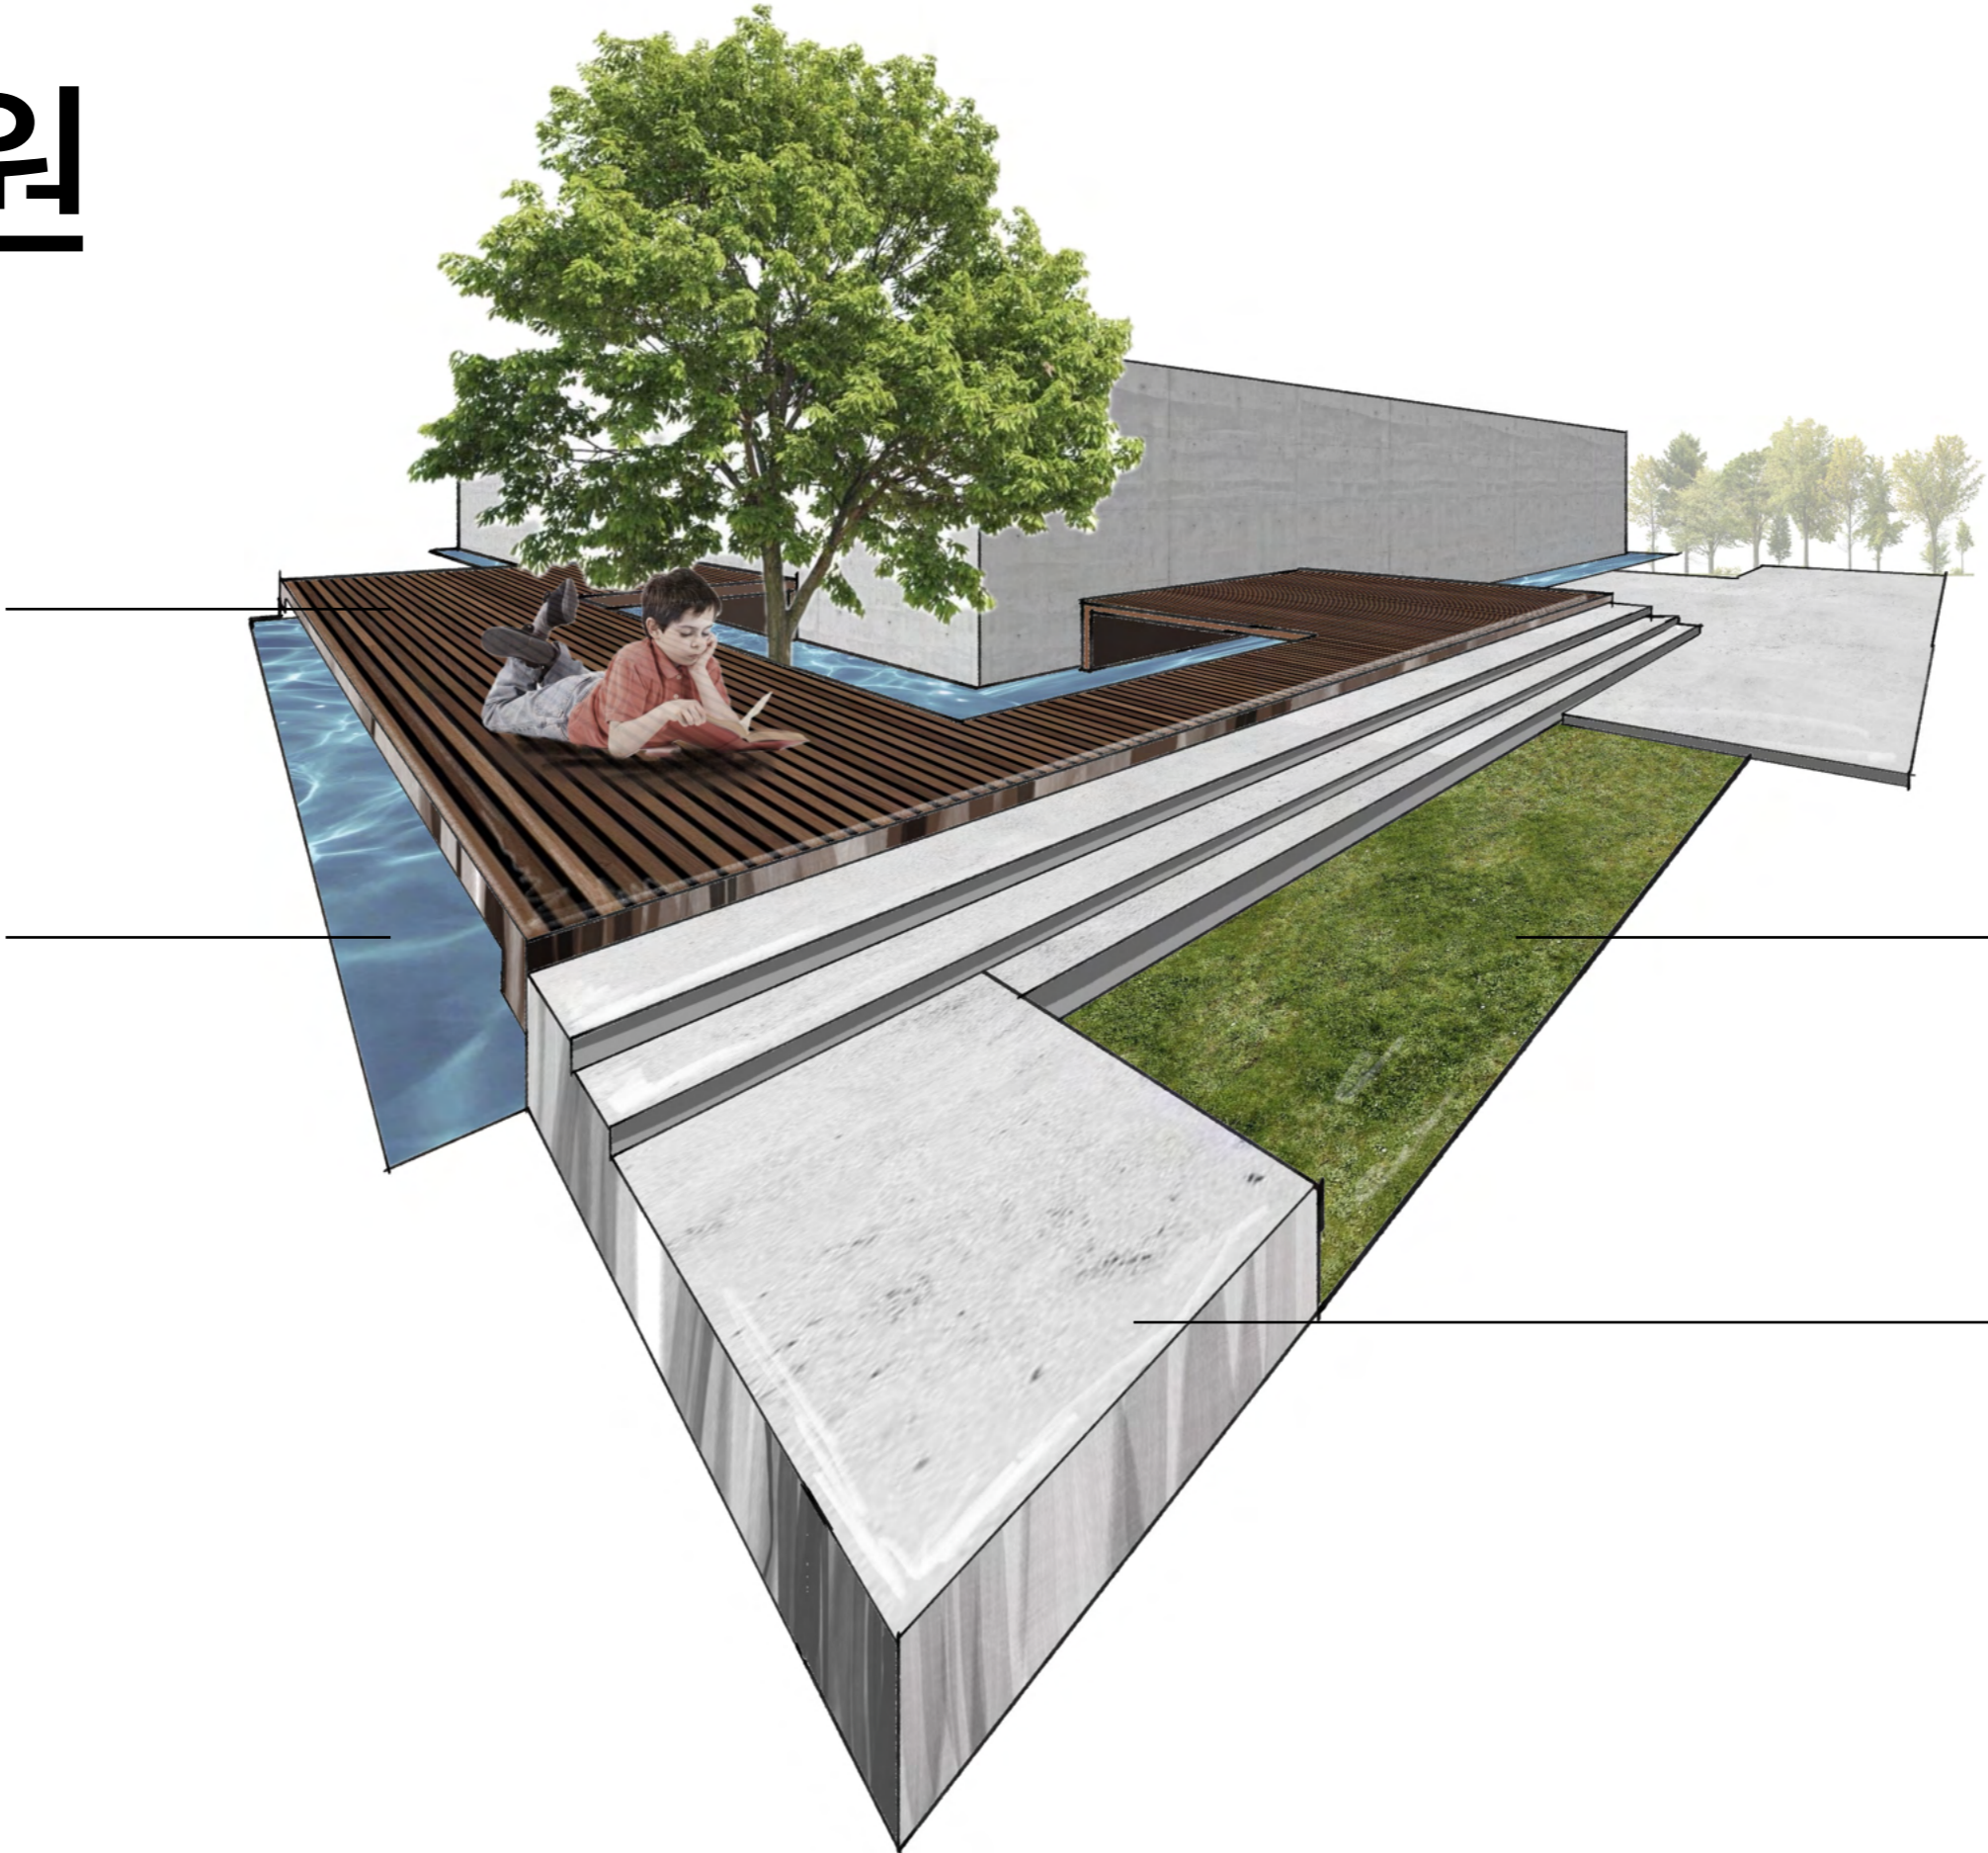

Birdie easy

Voyage Ex-S Night | Voyage Leather

Exposed Concrete

서재&거실

Mid Century Scoop Lounge Chairs

Le Corbusier 10 Bureau

Eve Armchair

Maralunga 40 | 3,1-Seater Sofa

Rectangle and Circle
By Kazimir Malevich

Filo Floor Lamp

메인 정원

Wood Deck Finish

Flowing Water

Natural Grass Finish

Exposed Concrete

주방&다이닝

Bulthaup

Orseolo Rectangular Table

Rundet Chair

Linear Pendant Light

Stainless Steel

Epoxy Coated Natural Stone

Finish

Thank you