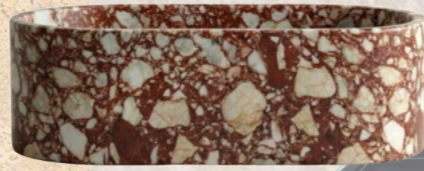

Rectangle and Circle
By Kazimir Malevich

Filo Floor Lamp

메인 정원

Wood Deck Finish

Flowing Water

Natural Grass Finish

Exposed Concrete

주방&다이닝

Bulthaup

Orseolo Rectangular Table

Rundet Chair

Linear Pendant Light

Stainless Steel

Epoxy Coated Natural Stone

Finish

Thank you