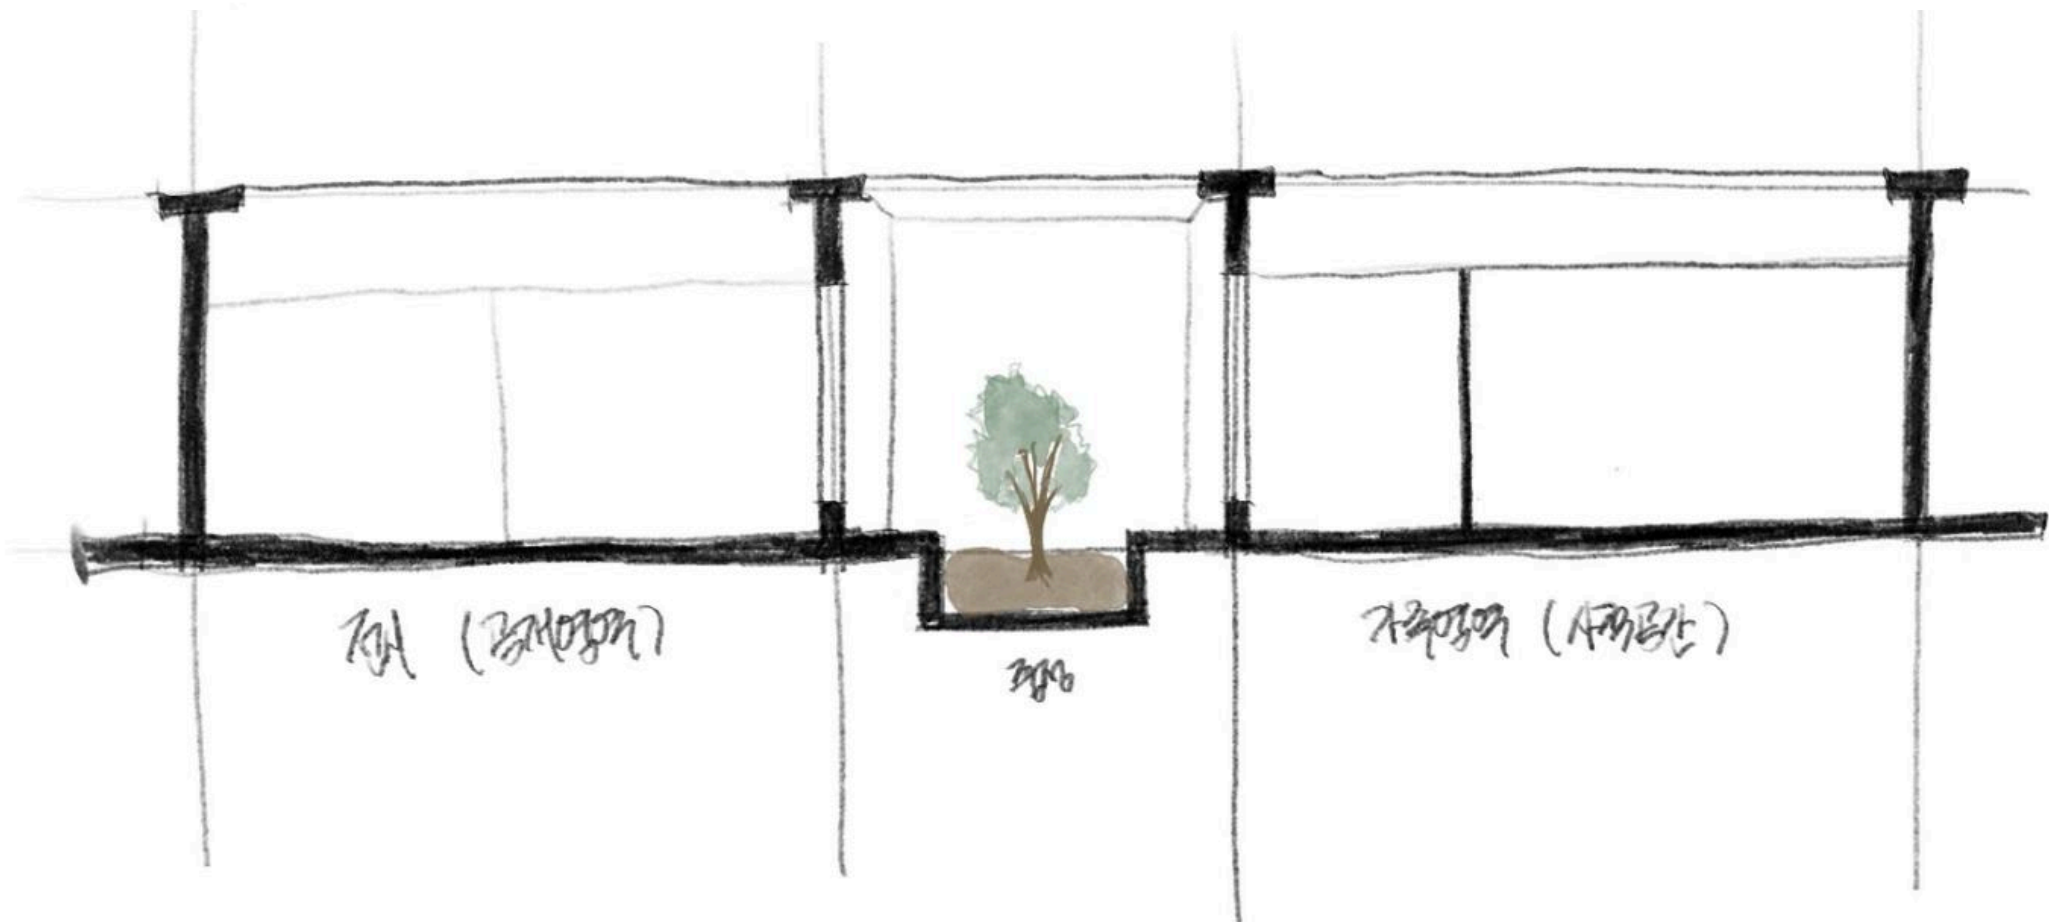

Concept 2. 내부 공간

절제된 실내 재료를 통해 창밖 자연의 존재감을 더욱 선명하게 드러내는 주거공간

Epoxy exposed concrete