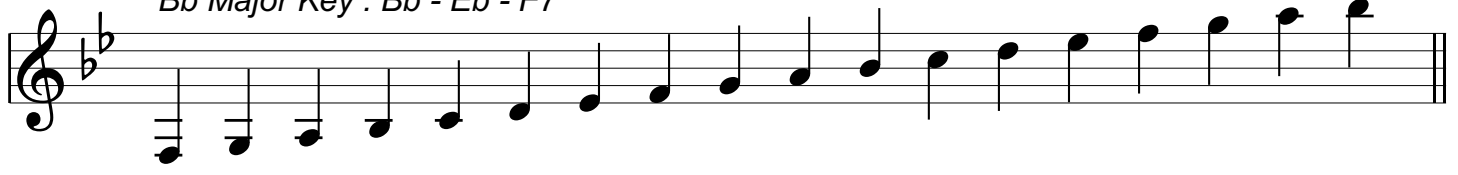

Bb Major Key : Bb - Eb - F7

솔 라 티 도 Re 미 파 솔 라 티 도 Re 미 파 솔 라 티 도/
F G A Bb C D Eb F G A Bb C D Eb F G A Bb/