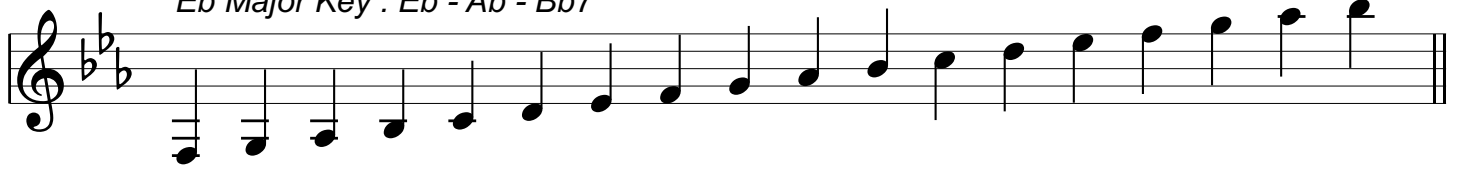

Eb Major Key : Eb - Ab - Bb7

Re 미 파 솔 라 티 도 Re 미 파 솔 라 티 도 Re 미 파 솔/
F G Ab Bb C D Eb F G Ab Bb C D Eb F G Ab Bb/