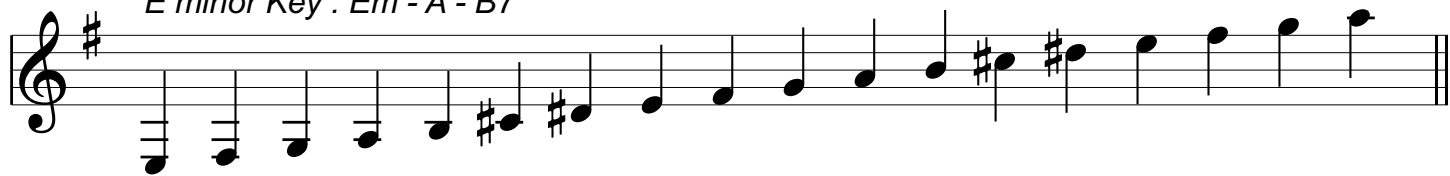

E minor Key : Em - A - B7

도 Re 메 파 솔 라 티 도 Re 메 파 솔 라 티 도 Re 메 파/
E F# G A B C# D# E F# G A B C# D# E F# G A/