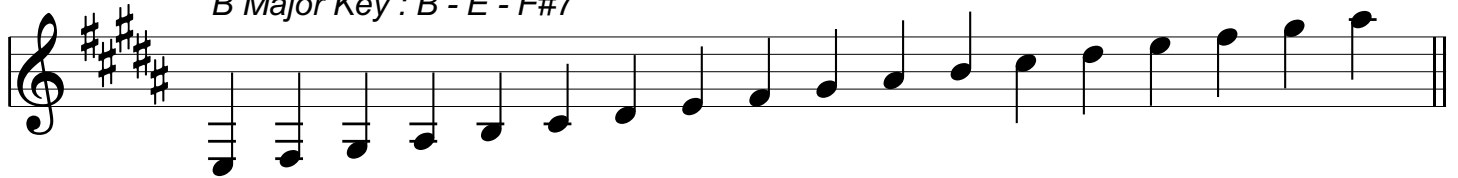

B Major Key : B - E - F#7

파 솔 라 티 도 Re 미 파 솔 라 티 도 Re 미 파 솔 라 티/
E F# G# A# B C# D# E F# G# A# B C# D# E F# G# A/