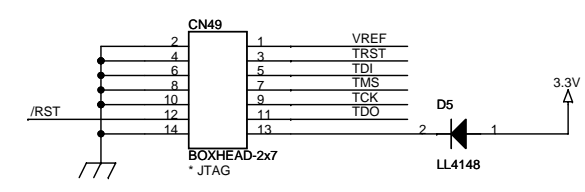

[ARM-JTAG]

Title		
ARM-JTAG FT2232		
Size	Document Number	Rev
B	http://cafe.naver.com/elab	<RevCode>
Date:	Saturday, April 26, 2008	Sheet 1 of 1