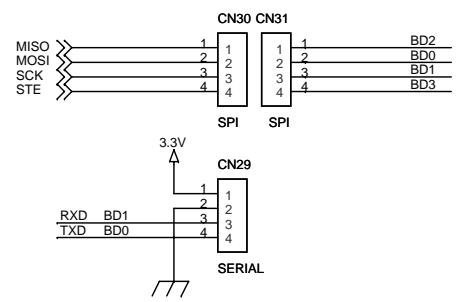

[ARM-JTAG]

Title		
ARM-JTAG FT2232		
Size	Document Number	Rev
B	http://cafe.naver.com/elab	<RevCode>
Date:	Saturday, April 26, 2008	Sheet 1 of 1