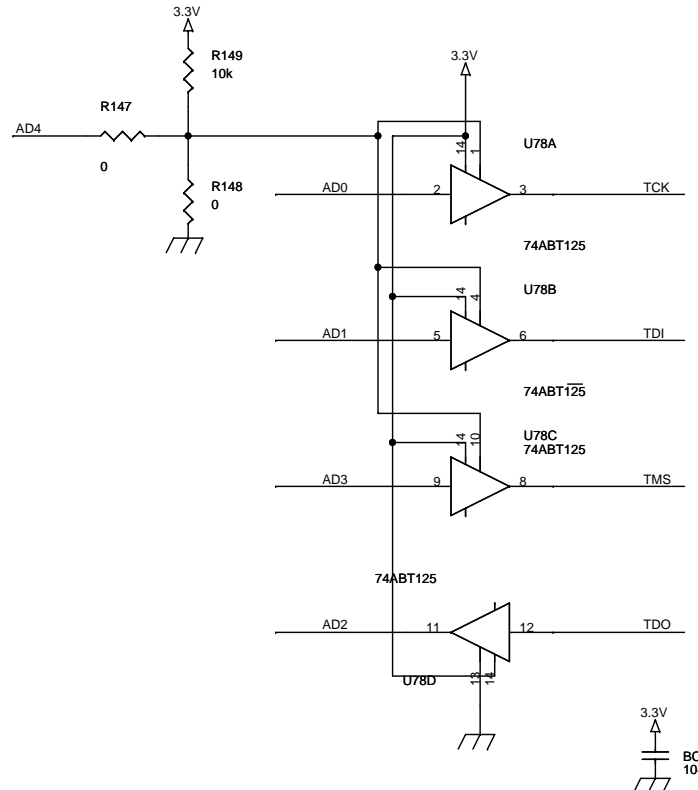

[ARM-JTAG]

Title		
ARM-JTAG FT2232		
Size	Document Number	Rev
B	http://cafe.naver.com/elab	<RevCode>
Date:	Saturday, April 26, 2008	Sheet 1 of 1