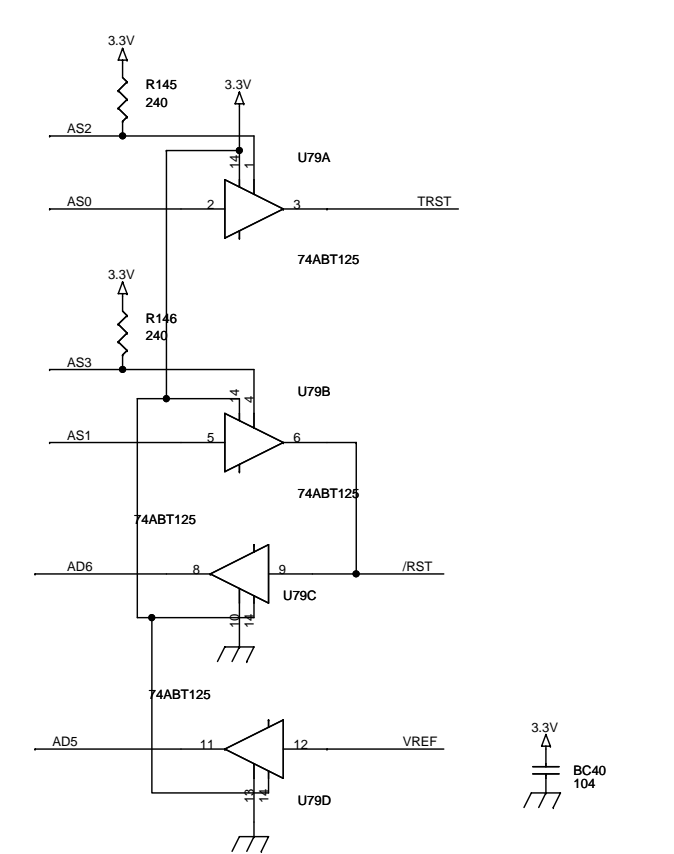

[ARM-JTAG]

Title		
ARM-JTAG FT2232		
Size	Document Number	Rev
B	http://cafe.naver.com/elab	<RevCode>
Date:	Saturday, April 26, 2008	Sheet 1 of 1