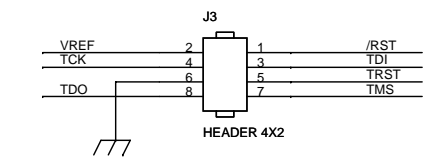

[ARM-JTAG]

Title		
ARM-JTAG FT2232		
Size	Document Number	Rev
B	http://cafe.naver.com/elab	<RevCode>
Date:	Saturday, April 26, 2008	Sheet 1 of 1