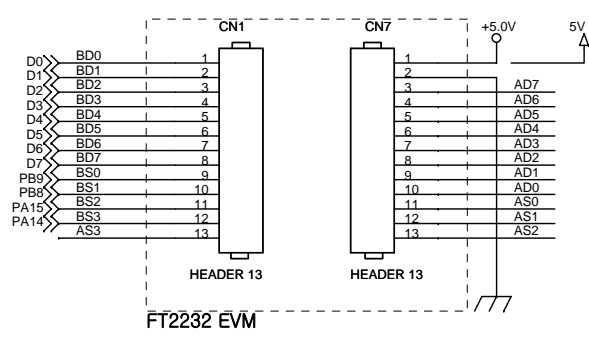

[ARM-JTAG]

Title		
ARM-JTAG FT2232		
Size	Document Number	Rev
B	http://cafe.naver.com/elab	<RevCode>
Date:	Saturday, April 26, 2008	Sheet 1 of 1