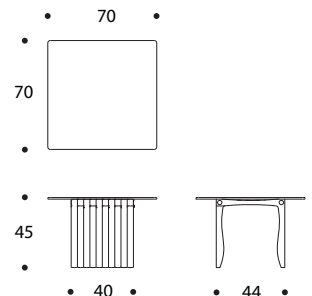

artek
Lemuntie 3-5 B, FI-00510 Helsinki, Finland
www.artek.fi