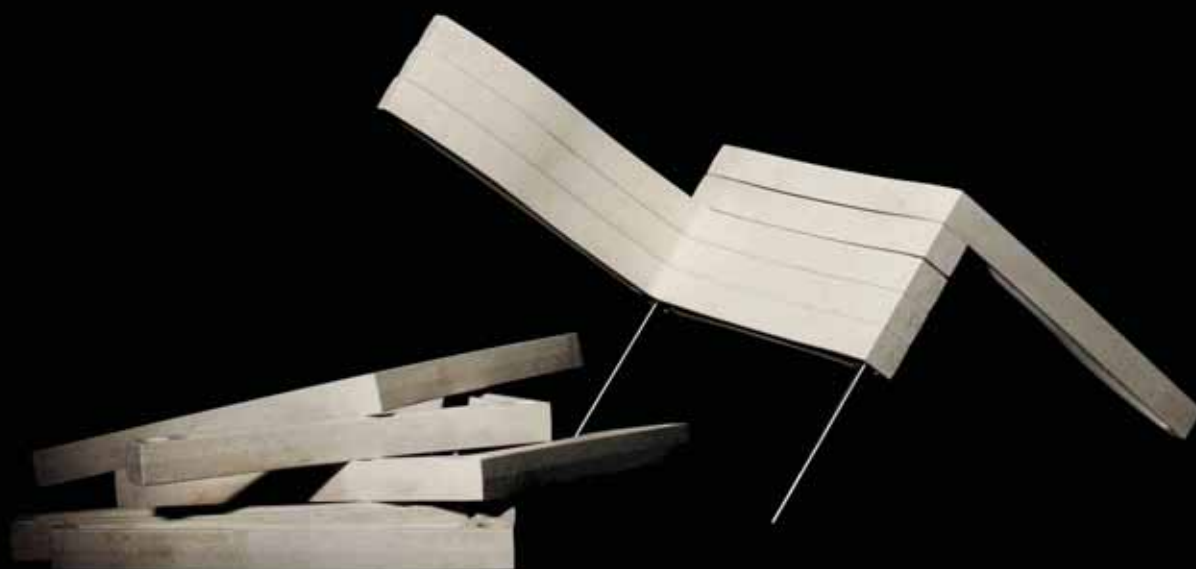

10-UNIT SYSTEM

design Shigeru Ban 2009

artek