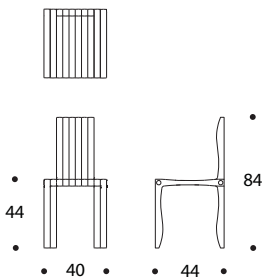

artek
Lemuntie 3-5 B, FI-00510 Helsinki, Finland
www.artek.fi