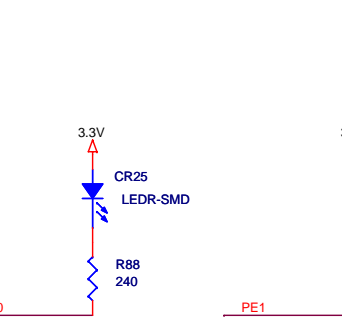

* AME8800사용시 핀번호 확인 필요

Title		
LM3S8XX - EVM		
Size	Document Number	Rev
B	http://nexp.tistory.com	0.1
Date:	Saturday, April 10, 2010	Sheet 1 of 1