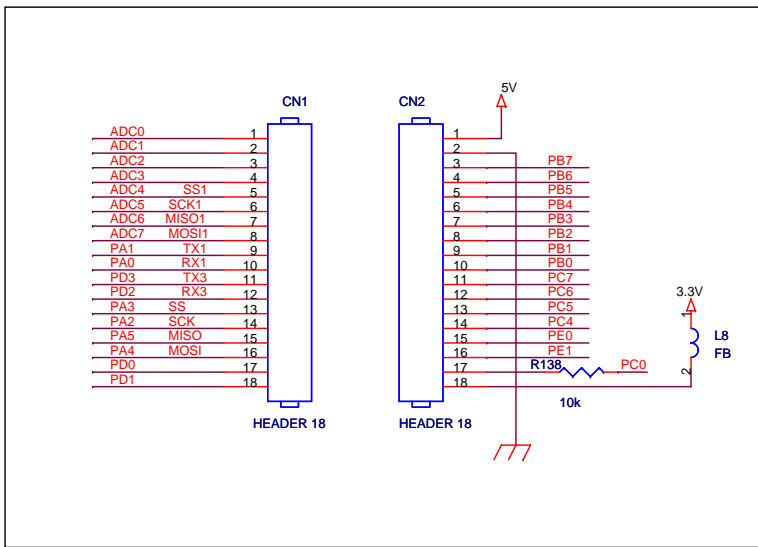

* AME8800사용시 핀번호 확인 필요

Title		
LM3S8XX - EVM		
Size	Document Number	Rev
B	http://nexp.tistory.com	0.1
Date:	Saturday, April 10, 2010	Sheet 1 of 1