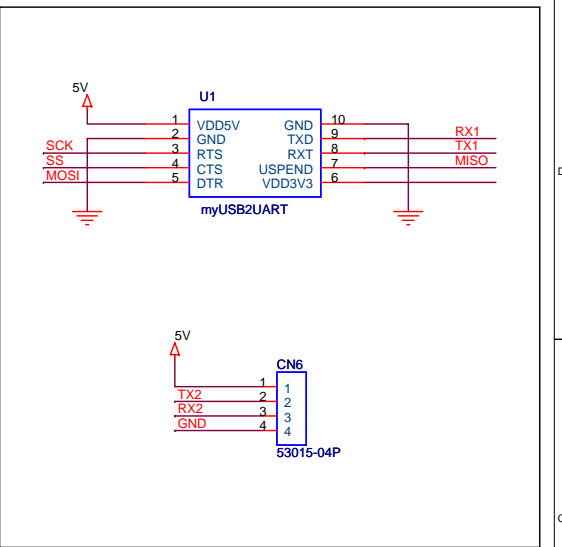

* AME8800사용시 핀번호 확인 필요

Title		
LM3S8XX - EVM		
Size	Document Number	Rev
B	http://nexp.tistory.com	0.1
Date:	Saturday, April 10, 2010	Sheet 1 of 1