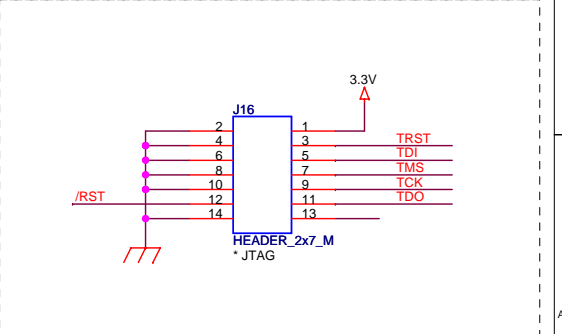

* AME8800사용시 핀번호 확인 필요

Title		
LM3S8XX - EVM		
Size	Document Number	Rev
B	http://nexp.tistory.com	0.1
Date:	Saturday, April 10, 2010	Sheet 1 of 1