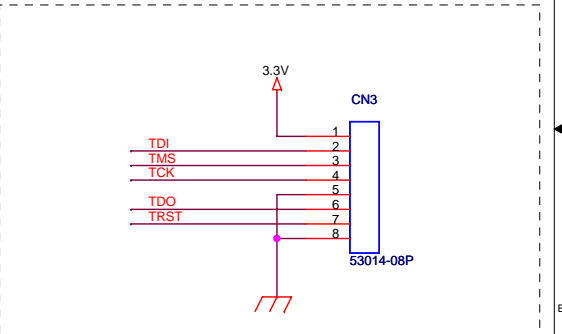

* AME8800사용시 핀번호 확인 필요

Title		
LM3S8XX - EVM		
Size	Document Number	Rev
B	http://nexp.tistory.com	0.1
Date:	Saturday, April 10, 2010	Sheet 1 of 1