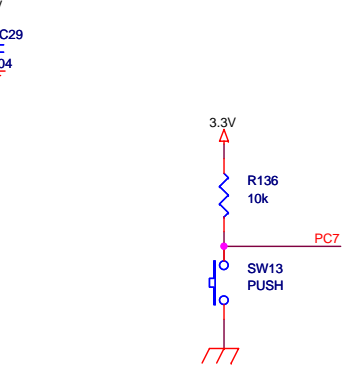

* AME8800사용시 핀번호 확인 필요

Title		
LM3S8XX - EVM		
Size	Document Number	Rev
B	http://nexp.tistory.com	0.1
Date:	Saturday, April 10, 2010	Sheet 1 of 1