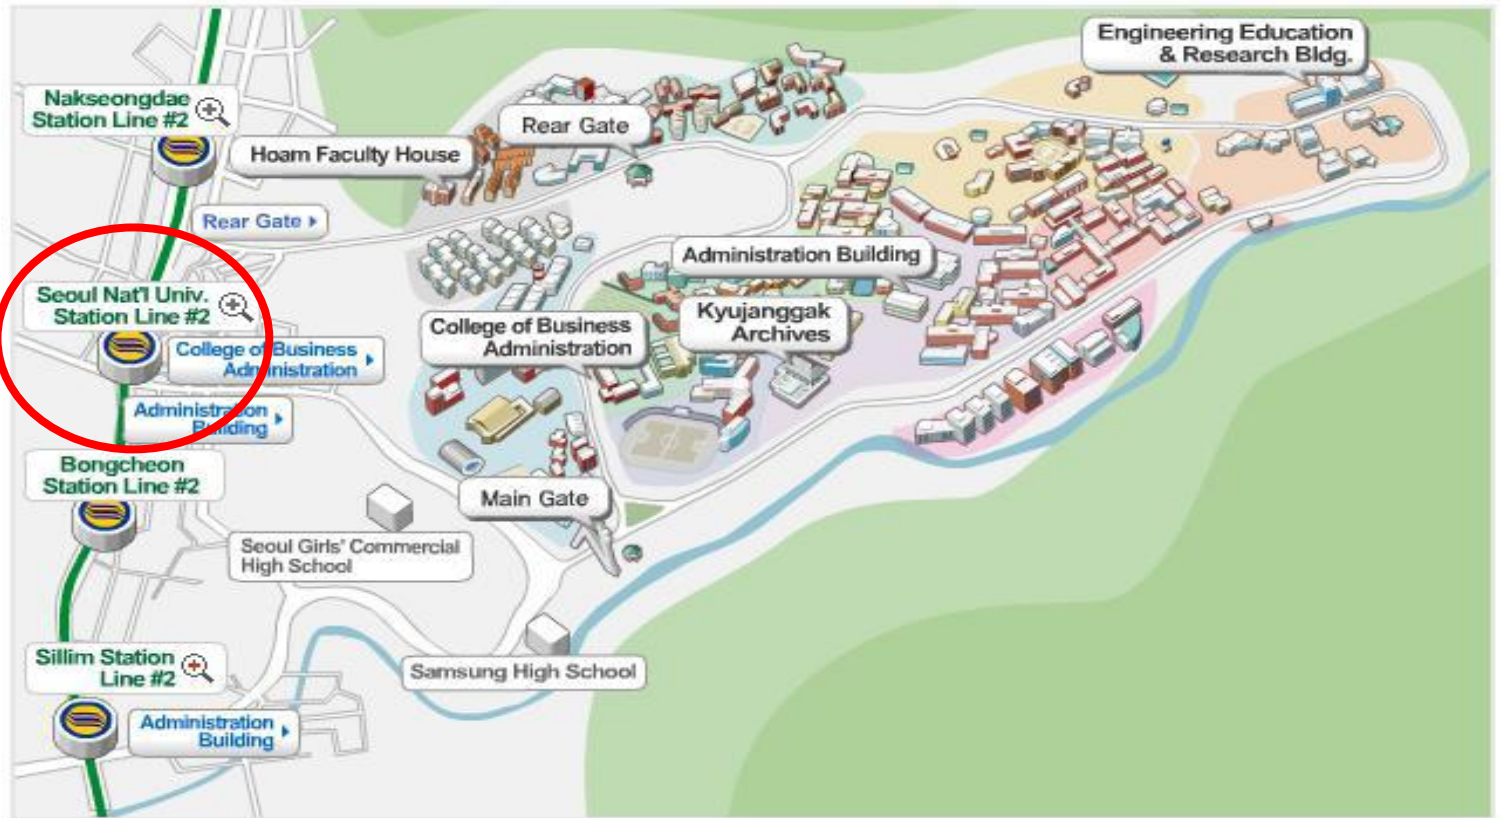

Route Map to Gaon Hall, Seoul National University for Penaz Masani Show On 21st Oct. 2011

Route Map 1: From Nakseongdae Station

Get down at "Nakseongdae Subway Station", Line No: 2, (green line)
Exit No. 4

Come out of Exit Number: 4. Please walk up to near Bus stop and Catch
Bus Number 02 (Local Bus, **Every 2~3 min**).

Get down at stop number 19, near to the SNU new dormitory buildings.

Cross the road and walk up to bus stop no. 19 (New dormitory main Entrance) and walk towards New Dorm (stop 19)

- We shall recommend you to catch **BUS No. 02 while leaving** at bus stop No. 19 to go Nakseongdae Subway Station.

Route Map 2: From SNU Station

Get down at "Seoul National University" Subway Station, Line No: 2, (green line) Exit No. 3

Come out of Exit Number: 3. Please walk up to near Bus stop and Catch **Bus Number 5511**.

Get down at stop number 15, near to the SNU new dormitory buildings.

Cross the road and walk up to bus stop no. 19 (New dormitory main Entrance) and walk towards New Dorm (stop 19)