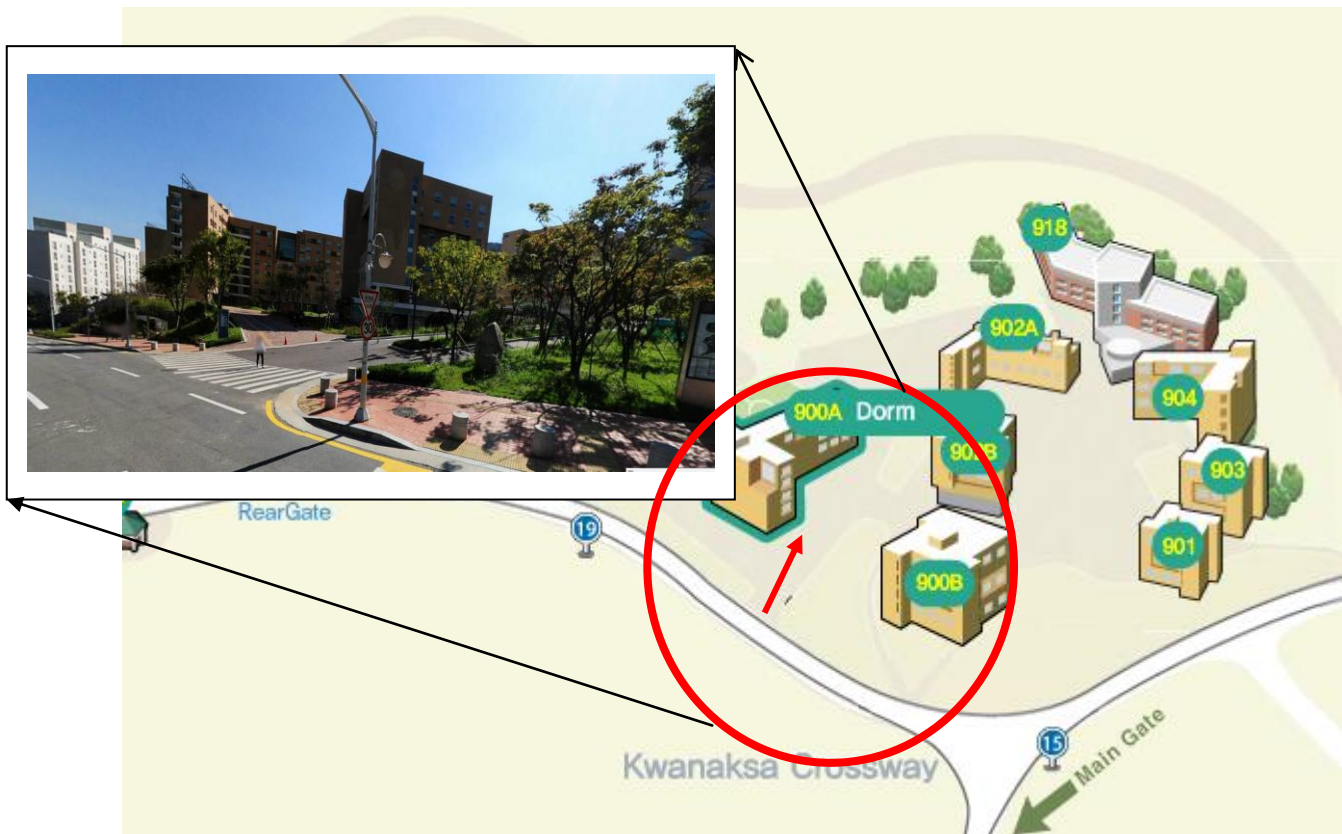

Route Map to Gaon Hall, Seoul National University for Penaz Masani Show On 21st Oct. 2011

Route Map 1: From Nakseongdae Station

Get down at "Nakseongdae Subway Station", Line No: 2, (green line)
Exit No. 4

Come out of Exit Number: 4. Please walk up to near Bus stop and Catch
Bus Number 02 (Local Bus, **Every 2~3 min**).

Get down at stop number 19, near to the SNU new dormitory buildings.

Cross the road and walk up to bus stop no. 19 (New dormitory main Entrance) and walk towards New Dorm (stop 19)

- We shall recommend you to catch **BUS No. 02 while leaving** at bus stop No. 19 to go Nakseongdae Subway Station.

Route Map 2: From SNU Station

Get down at "Seoul National University" Subway Station, Line No: 2, (green line) Exit No. 3

Come out of Exit Number: 3. Please walk up to near Bus stop and Catch **Bus Number 5511**.

Get down at stop number 15, near to the SNU new dormitory buildings.

Cross the road and walk up to bus stop no. 19 (New dormitory main Entrance) and walk towards New Dorm (stop 19)