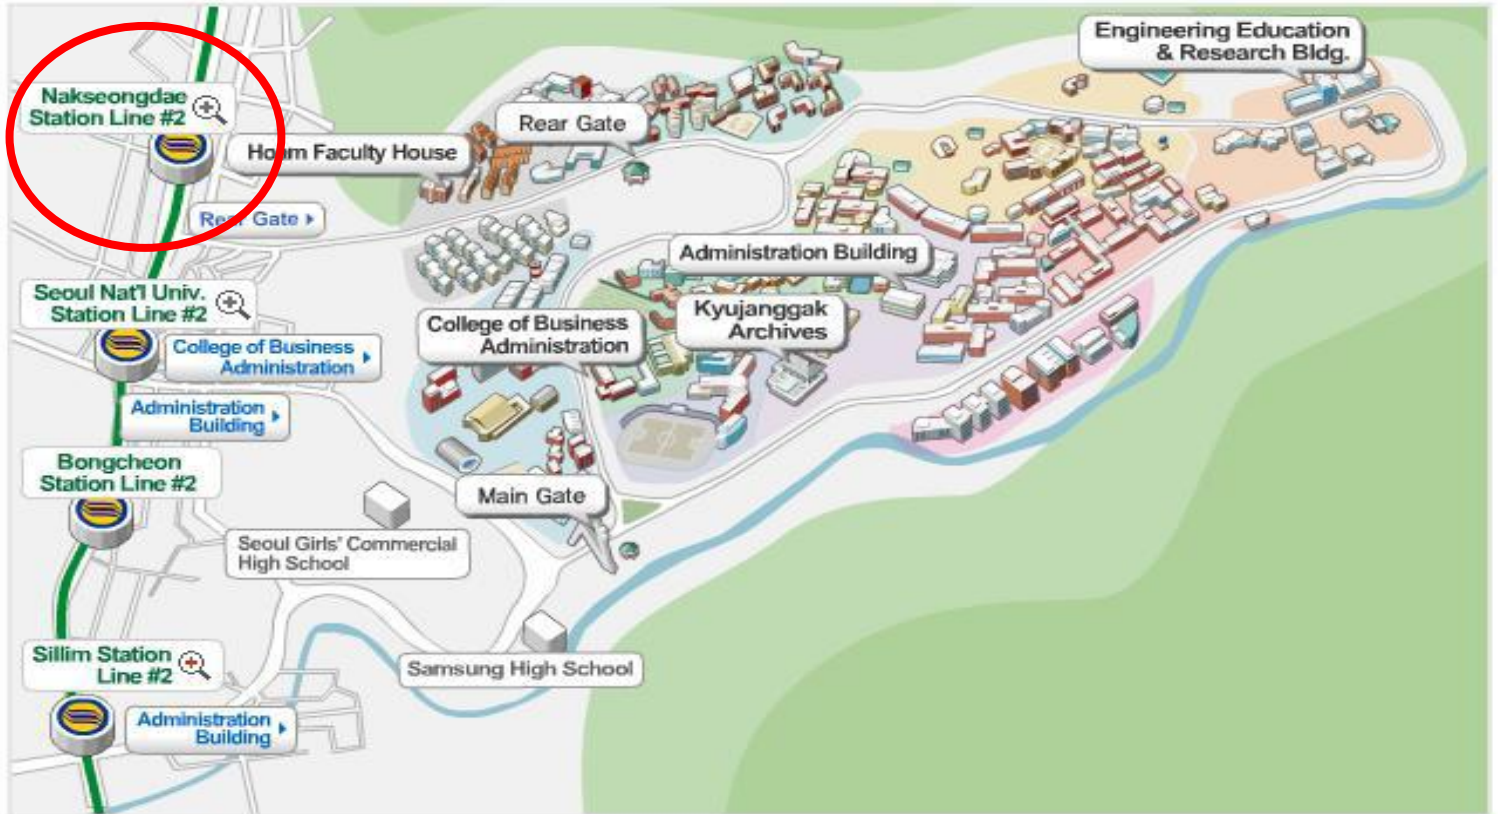

Route Map to Gaon Hall, Seoul National University for Penaz Masani Show On 21st Oct. 2011

Route Map 1: From Nakseongdae Station

Get down at "Nakseongdae Subway Station", Line No: 2, (green line)
Exit No. 4

Come out of Exit Number: 4. Please walk up to near Bus stop and Catch
Bus Number 02 (Local Bus, **Every 2~3 min**).

Get down at stop number 19, near to the SNU new dormitory buildings.

Cross the road and walk up to bus stop no. 19 (New dormitory main Entrance) and walk towards New Dorm (stop 19)

- We shall recommend you to catch **BUS No. 02 while leaving** at bus stop No. 19 to go Nakseongdae Subway Station.

Route Map 2: From SNU Station

Get down at "Seoul National University" Subway Station, Line No: 2, (green line) Exit No. 3

Come out of Exit Number: 3. Please walk up to near Bus stop and Catch **Bus Number 5511**.

Get down at stop number 15, near to the SNU new dormitory buildings.

Cross the road and walk up to bus stop no. 19 (New dormitory main Entrance) and walk towards New Dorm (stop 19)