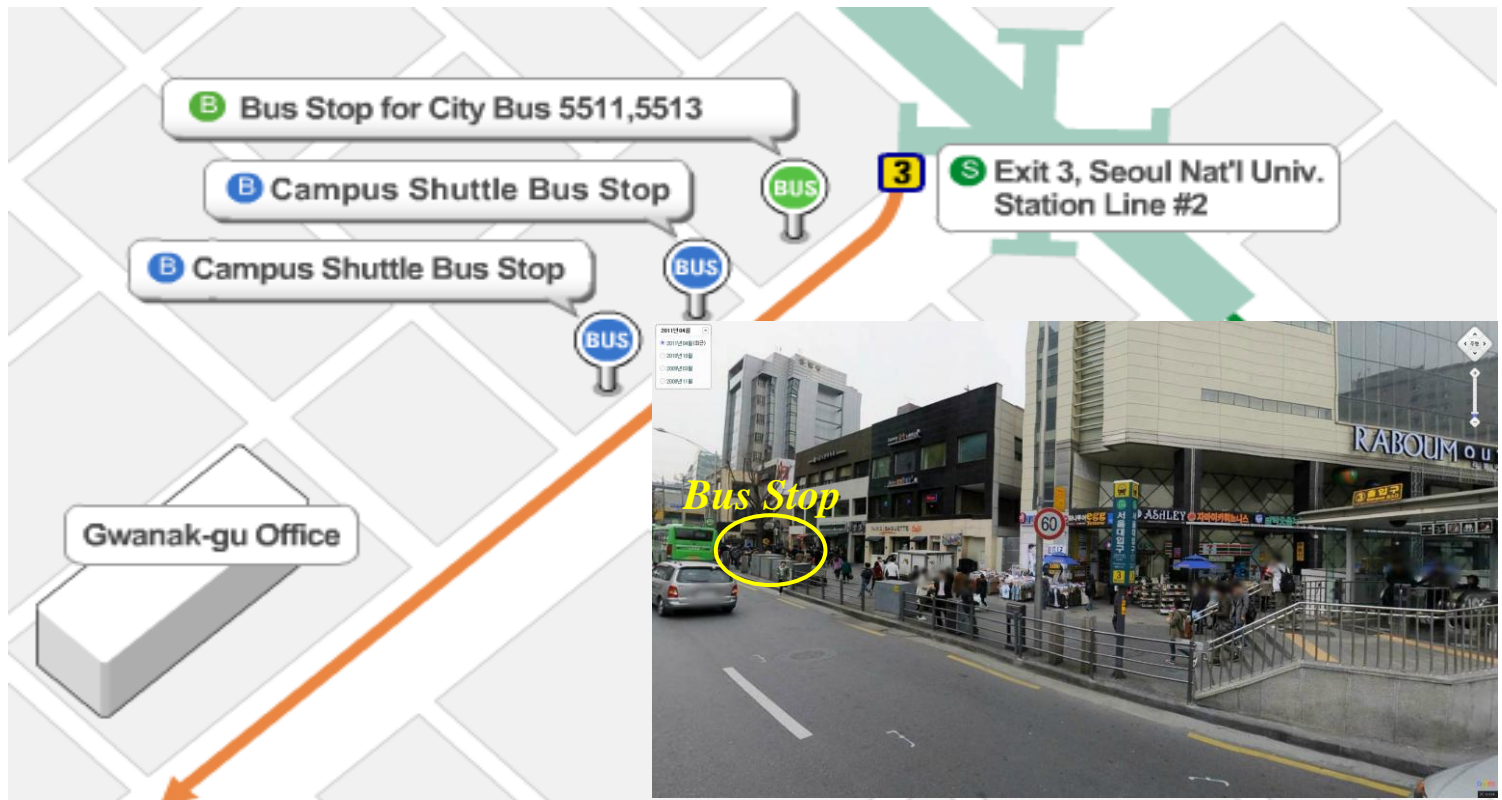

Route Map to Gaon Hall, Seoul National University for Penaz Masani Show On 21st Oct. 2011

Route Map 1: From Nakseongdae Station

Get down at "Nakseongdae Subway Station", Line No: 2, (green line)
Exit No. 4

Come out of Exit Number: 4. Please walk up to near Bus stop and Catch
Bus Number 02 (Local Bus, **Every 2~3 min**).

Get down at stop number 19, near to the SNU new dormitory buildings.

Cross the road and walk up to bus stop no. 19 (New dormitory main Entrance) and walk towards New Dorm (stop 19)

- We shall recommend you to catch **BUS No. 02 while leaving** at bus stop No. 19 to go Nakseongdae Subway Station.

Route Map 2: From SNU Station

Get down at "Seoul National University" Subway Station, Line No: 2, (green line) Exit No. 3

Come out of Exit Number: 3. Please walk up to near Bus stop and Catch **Bus Number 5511**.

Get down at stop number 15, near to the SNU new dormitory buildings.

Cross the road and walk up to bus stop no. 19 (New dormitory main Entrance) and walk towards New Dorm (stop 19)