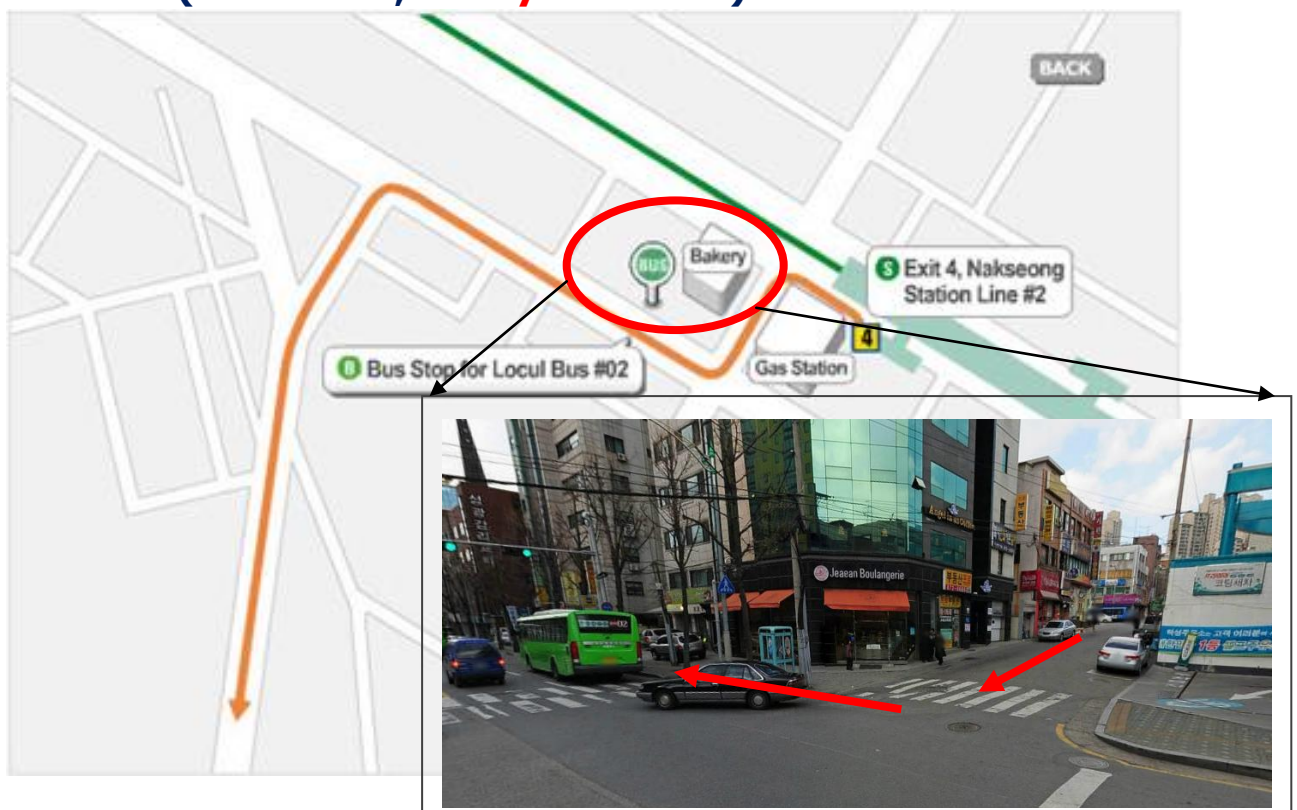

Route Map to Gaon Hall, Seoul National University for Penaz Masani Show On 21st Oct. 2011

Route Map 1: From Nakseongdae Station

Get down at "Nakseongdae Subway Station", Line No: 2, (green line)
Exit No. 4

Come out of Exit Number: 4. Please walk up to near Bus stop and Catch
Bus Number 02 (Local Bus, **Every 2~3 min**).

Get down at stop number 19, near to the SNU new dormitory buildings.

Cross the road and walk up to bus stop no. 19 (New dormitory main Entrance) and walk towards New Dorm (stop 19)

- We shall recommend you to catch **BUS No. 02 while leaving** at bus stop No. 19 to go Nakseongdae Subway Station.

Route Map 2: From SNU Station

Get down at "Seoul National University" Subway Station, Line No: 2, (green line) Exit No. 3