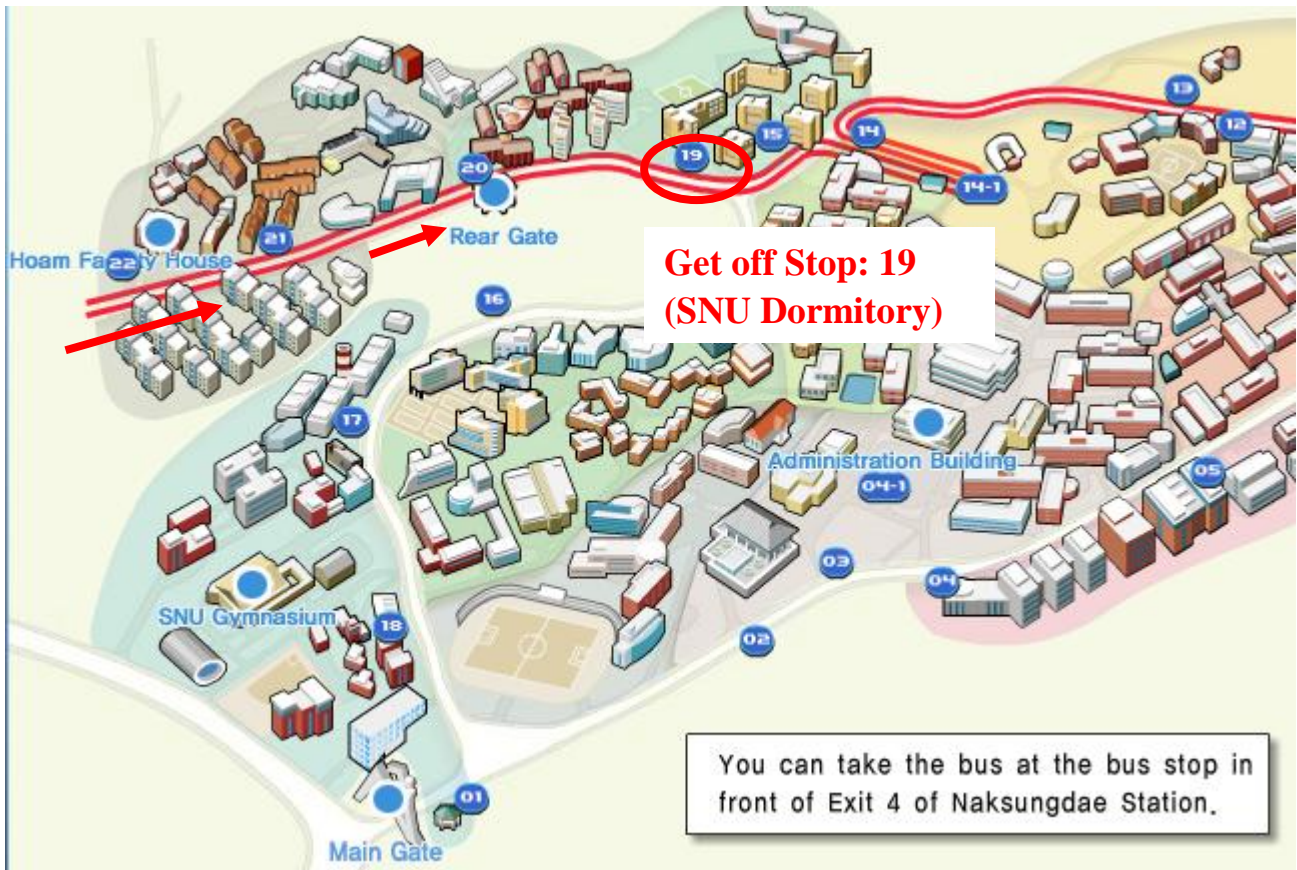

Route Map to Gaon Hall, Seoul National University for Penaz Masani Show On 21st Oct. 2011

Route Map 1: From Nakseongdae Station

Get down at "Nakseongdae Subway Station", Line No: 2, (green line)
Exit No. 4

Come out of Exit Number: 4. Please walk up to near Bus stop and Catch
Bus Number 02 (Local Bus, **Every 2~3 min**).

Get down at stop number 19, near to the SNU new dormitory buildings.

Cross the road and walk up to bus stop no. 19 (New dormitory main Entrance) and walk towards New Dorm (stop 19)

- We shall recommend you to catch **BUS No. 02 while leaving** at bus stop No. 19 to go Nakseongdae Subway Station.

Route Map 2: From SNU Station

Get down at "Seoul National University" Subway Station, Line No: 2, (green line) Exit No. 3

Come out of Exit Number: 3. Please walk up to near Bus stop and Catch **Bus Number 5511**.

Get down at stop number 15, near to the SNU new dormitory buildings.

Cross the road and walk up to bus stop no. 19 (New dormitory main Entrance) and walk towards New Dorm (stop 19)