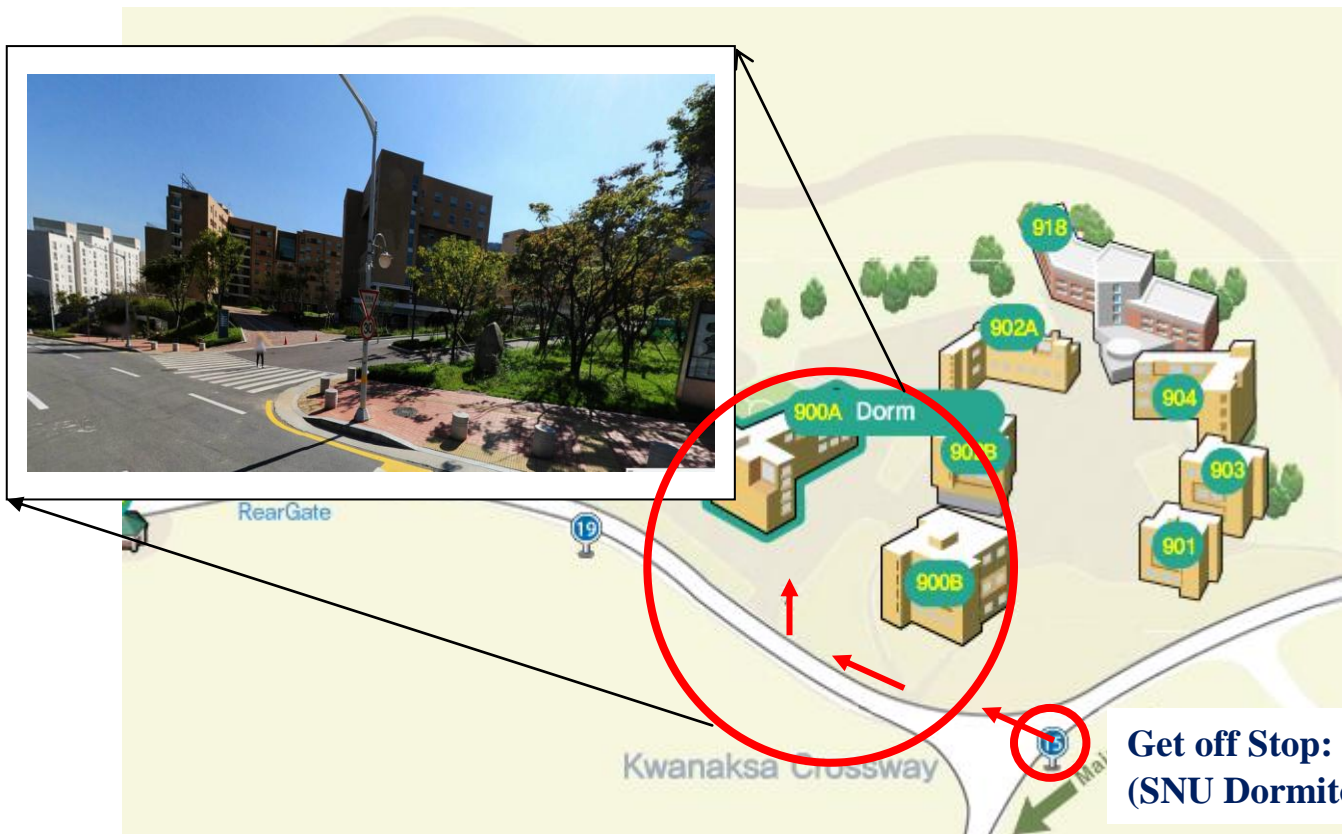

Route Map to Gaon Hall, Seoul National University for Penaz Masani Show On 21st Oct. 2011

Route Map 1: From Nakseongdae Station

Get down at "Nakseongdae Subway Station", Line No: 2, (green line)
Exit No. 4

Come out of Exit Number: 4. Please walk up to near Bus stop and Catch
Bus Number 02 (Local Bus, **Every 2~3 min**).

Get down at stop number 19, near to the SNU new dormitory buildings.

Cross the road and walk up to bus stop no. 19 (New dormitory main Entrance) and walk towards New Dorm (stop 19)

- We shall recommend you to catch **BUS No. 02 while leaving** at bus stop No. 19 to go Nakseongdae Subway Station.

Route Map 2: From SNU Station

Get down at "Seoul National University" Subway Station, Line No: 2, (green line) Exit No. 3

Come out of Exit Number: 3. Please walk up to near Bus stop and Catch **Bus Number 5511**.

Get down at stop number 15, near to the SNU new dormitory buildings.

Cross the road and walk up to bus stop no. 19 (New dormitory main Entrance) and walk towards New Dorm (stop 19)