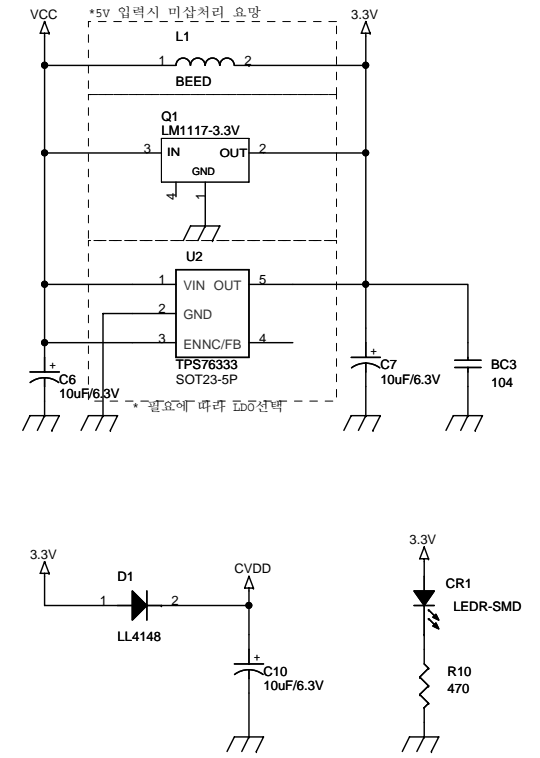

[VS1003-MP3 CODEC]

[POWER]

[CONNECTOR]

[SD-CARD]

Title		
MP3 + SD Module		
Size	Document Number	Rev
B	http://cafe.naver.com/elab.cafe	0.1
Date:	Friday, May 01, 2009	Sheet 1 of 1