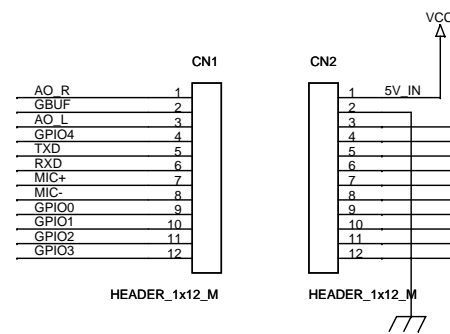

[VS1003-MP3 CODEC]

[POWER]

[CONNECTOR]

[SD-CARD]

Title		
MP3 + SD Module		
Size	Document Number	Rev
B	http://cafe.naver.com/elab.cafe	0.1
Date:	Friday, May 01, 2009	Sheet 1 of 1