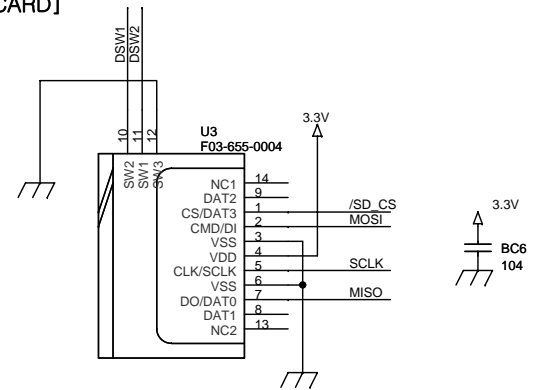

[VS1003-MP3 CODEC]

[POWER]

[CONNECTOR]

[SD-CARD]

Title		
MP3 + SD Module		
Size	Document Number	Rev
B	http://cafe.naver.com/elab.cafe	0.1
Date:	Friday, May 01, 2009	Sheet 1 of 1