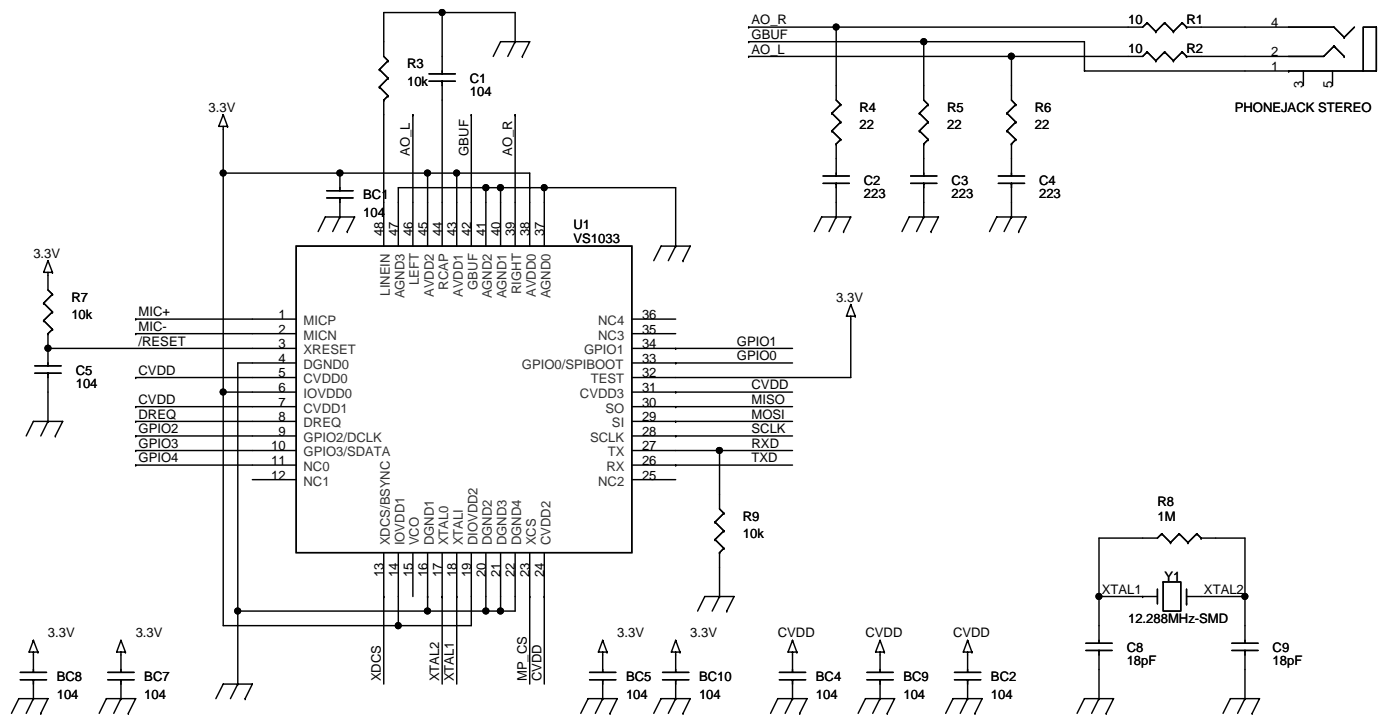

[VS1003-MP3 CODEC]

[POWER]

[CONNECTOR]

[SD-CARD]

Title		
MP3 + SD Module		
Size	Document Number	Rev
B	http://cafe.naver.com/elab.cafe	0.1
Date:	Friday, May 01, 2009	Sheet 1 of 1