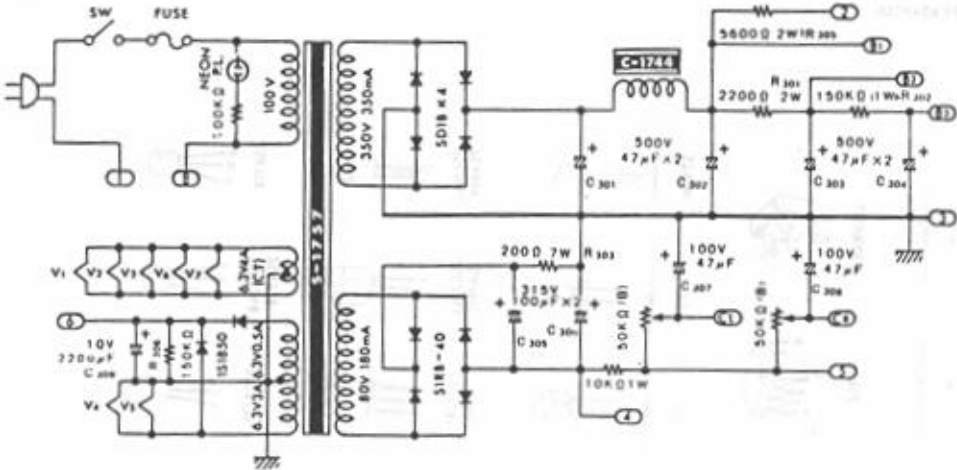

LUX A3500

LEFT CHANNEL INPUT

RIGHT CHANNEL INPUT

LEFT CHANNEL OUTPUT

RIGHT CHANNEL OUTPUT

POWER CONNECTOR

PLUG