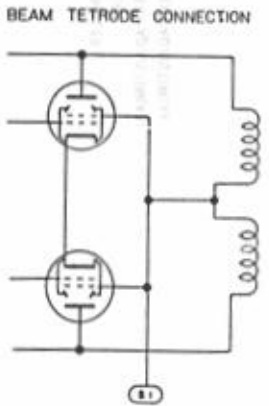

LUX A3500

LEFT CHANNEL INPUT

RIGHT CHANNEL INPUT

LEFT CHANNEL OUTPUT

RIGHT CHANNEL OUTPUT

POWER CONNECTOR

PLUG