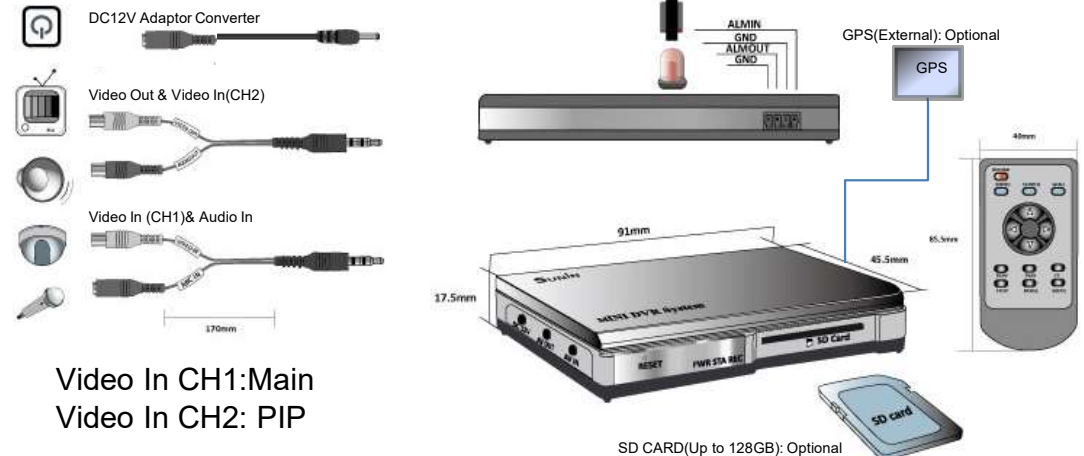

Rec. Time Table(Reference Rec. Time based on busy street scene)

Size (SD Card)	FPS	LOW (1Mbyte)	MIDIUM (5Mbyte)	HIGH (10Mbyte)
8GB	30fps	16hr 503min	3hr 12min	01hr 36min
	15fps	24hr 04min	4hr 48min	02hr 24min
	7.5fps	1Day 12hr 06min	07hr 13min	03hr 36min
16GB	30fps	1Days 08hr 26min	06hr 29min	03hr 14min
	15fps	2Days 00hr 39min	09hr 43min	04hr 51min
	7.5fps	3Days 00hr 58min	14hr 35min	07hr 17min
32GB	30fps	2Days 17hr 12min	13hr 02min	06hr 31min
	15fps	4Days 01hr 48min	19hr 33min	09hr 16min
	7.5fps	6Days 02hr 42min	1Day 05hr 20min	14hr 40min
64GB	30fps	5Days 10hr 44min	1Day 02hr 08min	13hr 04min
	15fps	8Days 04hr 06min	1Day 15hr 13min	19hr 36min
	7.5fps	12Days 06hr 09min	2Days 14hr 09min	1Day 05hr 24min
128GB	30fps	10Days 21hr 48min	2Days 04hr 21min	1Day 02hr 10min
	15fps	16Days 08hr 42min	3Days 06hr 32min	1Day 15hr 16min
	7.5fps	24Day 13hr 04min	4Days 21hr 48min	2Days 10hr 54min

*Recording time can be different according to situation.