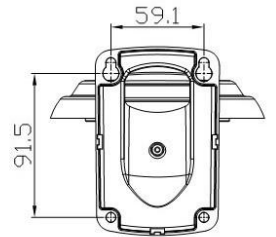

*Recording time can be different according to situation.

SMA-20DVPI Dimension & Bracket

Camera

Wall Mount

Ceiling Bracket