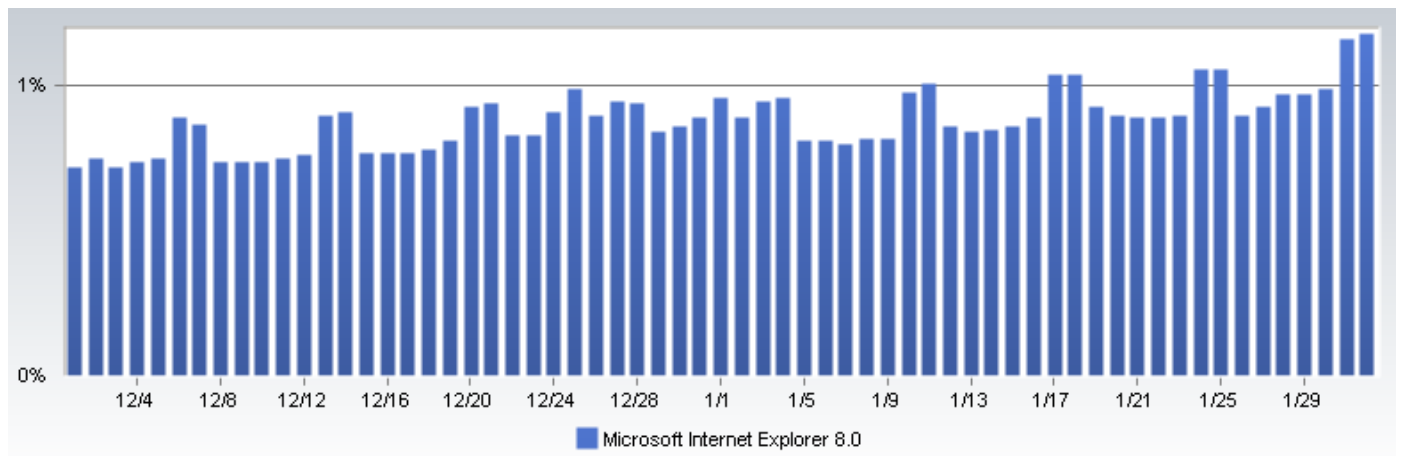

# Usage Share Trend for 'Microsoft Internet Explorer 8.0' :

12/1/2008 to 2/1/2009

## Day

12/1/2008  
 12/2/2008  
 12/3/2008  
 12/4/2008  
 12/5/2008  
 12/6/2008  
 12/7/2008  
 12/8/2008  
 12/9/2008  
 12/10/2008  
 12/11/2008  
 12/12/2008  
 12/13/2008  
 12/14/2008  
 12/15/2008  
 12/16/2008  
 12/17/2008  
 12/18/2008  
 12/19/2008  
 12/20/2008  
 12/21/2008  
 12/22/2008  
 12/23/2008  
 12/24/2008  
 12/25/2008  
 12/26/2008  
 12/27/2008  
 12/28/2008  
 12/29/2008  
 12/30/2008  
 12/31/2008  
 1/1/2009  
 1/2/2009  
 1/3/2009