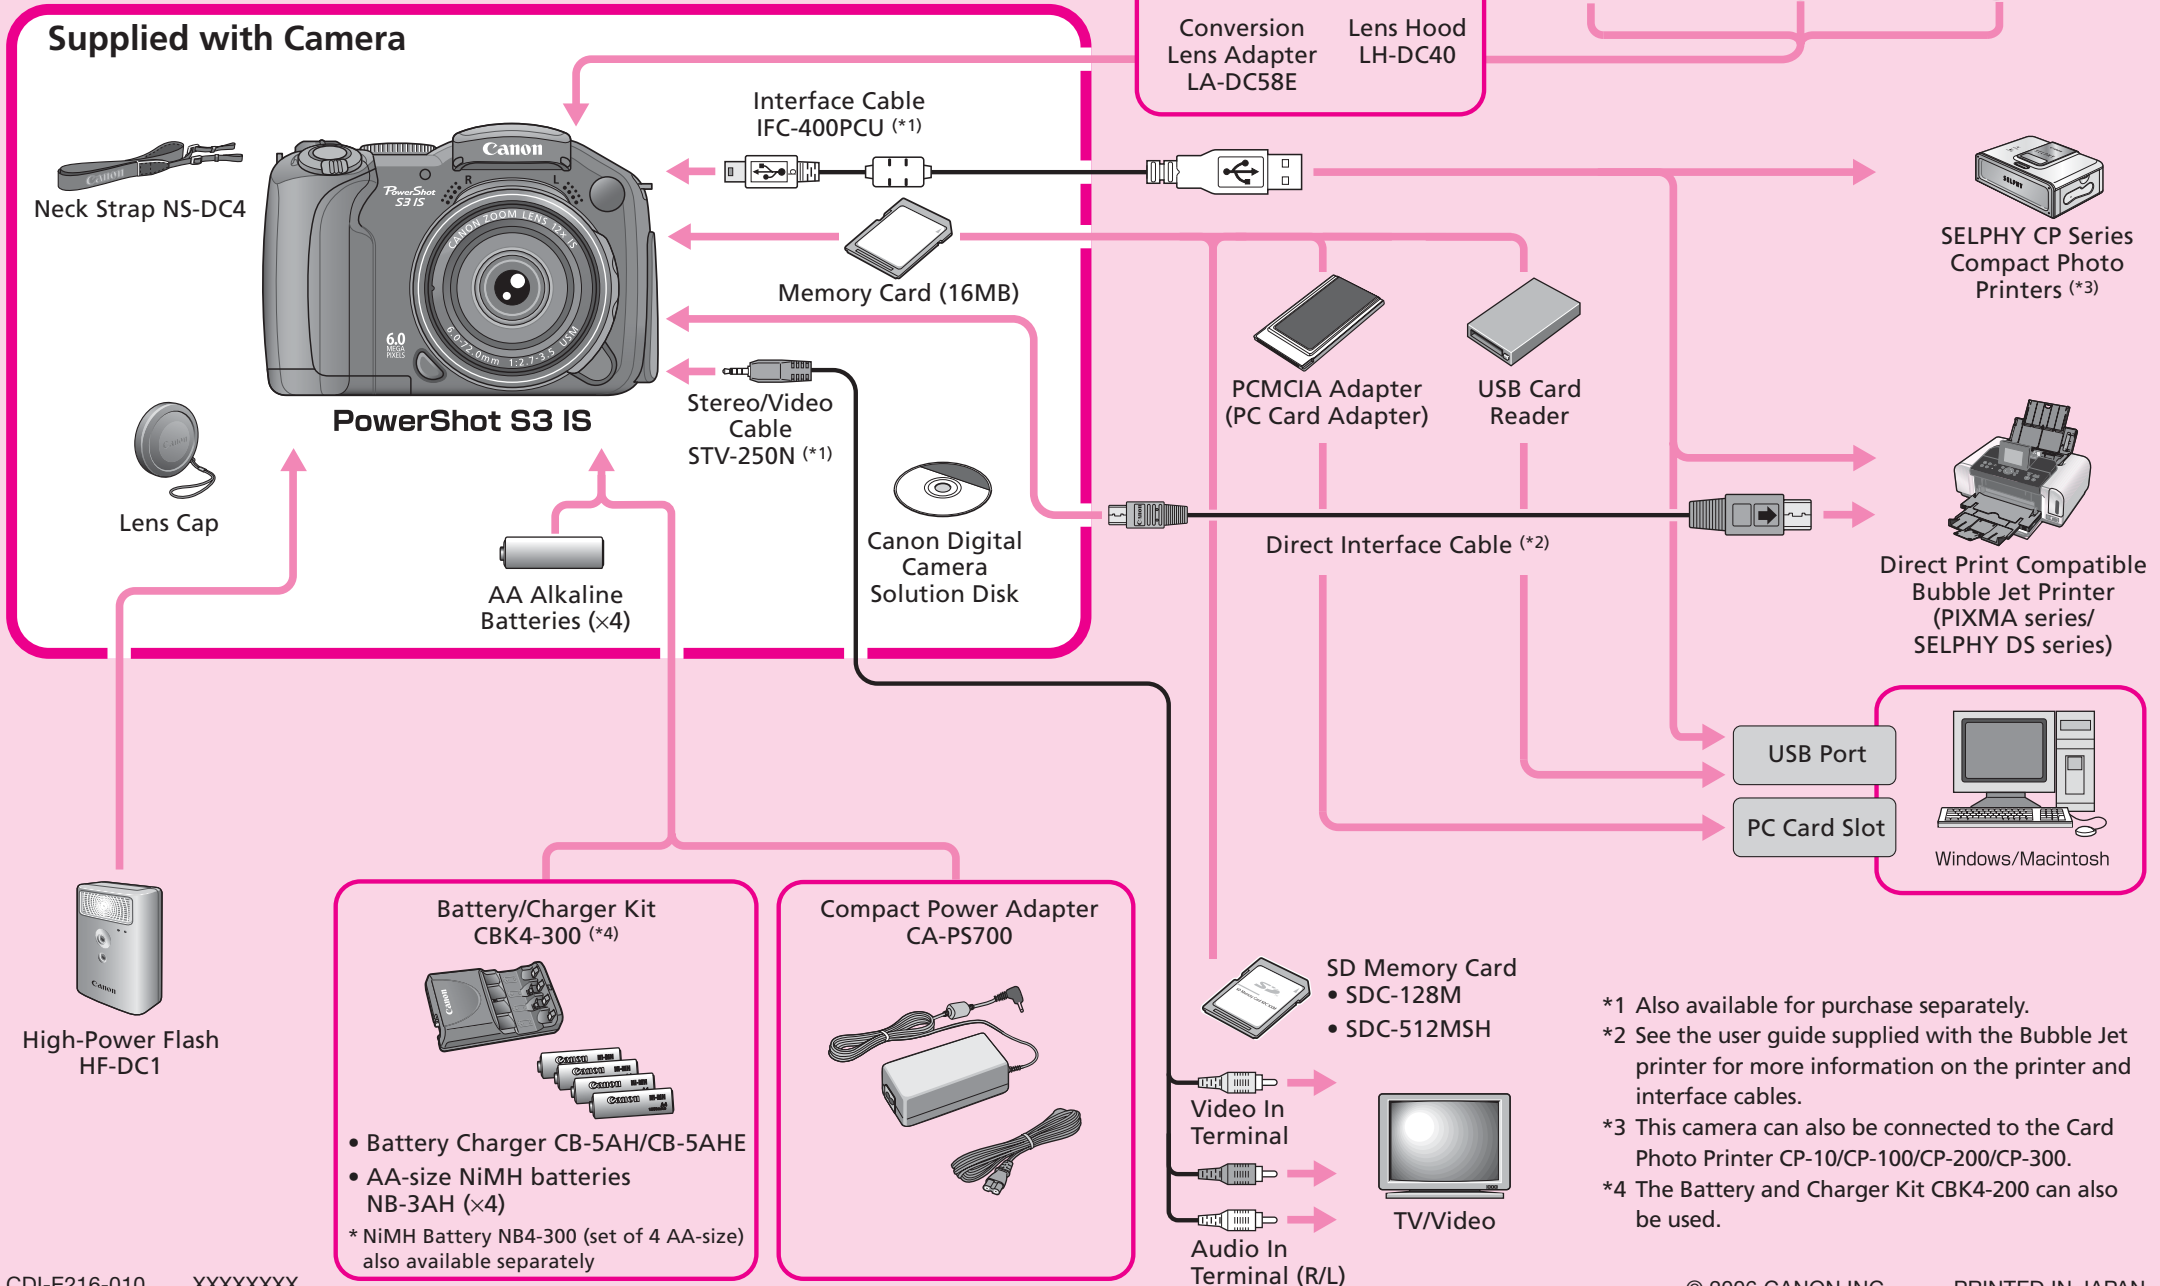

PowerShot S3 IS SYSTEM MAP

DIGITAL CAMERA

*1 Also available for purchase separately.
 *2 See the user guide supplied with the Bubble Jet printer for more information on the printer and interface cables.
 *3 This camera can also be connected to the Card Photo Printer CP-10/CP-100/CP-200/CP-300.
 *4 The Battery and Charger Kit CBK4-200 can also be used.

Confirming the Package Contents

Your camera package includes all of the following items. If any of these items are missing, please contact the dealer for assistance.

- Digital Camera
- Lens Cap
- Neck Strap NS-DC4
- AA Alkaline Batteries (×4)
- Memory Card (16MB)
- Interface Cable IFC-400PCU
- Stereo/Video Cable STV-250N
- Canon Digital Camera Solution Disk
- Basic Camera User Guide
- Advanced Camera User Guide
- Direct Print User Guide
- Software Starter Guide
- System Map (this sheet)
- Warranty Card
- "For Windows® XP and Mac OS X Users" Leaflet
- "Canon Customer Support" Leaflet

Optional Accessories

The following camera accessories are sold separately. **Some accessories are not sold in some regions.**

Lenses, Lens Adapter

- **Lens Adapter/Lens Hood Set LAH-DC20**
This conversion lens adapter and hood set is required for mounting the wide converter and tele-converter to the camera.
- **Wide Converter WC-DC58A**
Converts the focal length of the body lens by a factor of approximately 0.75 when attached.
- **Tele-converter TC-DC58B**
Converts the focal length of the body lens by a factor of approximately 1.5 when attached.
- **Close-up Lens 500D (58mm)**
This lens can be used to take close-ups of subjects that are 35 to 50 cm (at maximum telephoto) from the front of the lens.