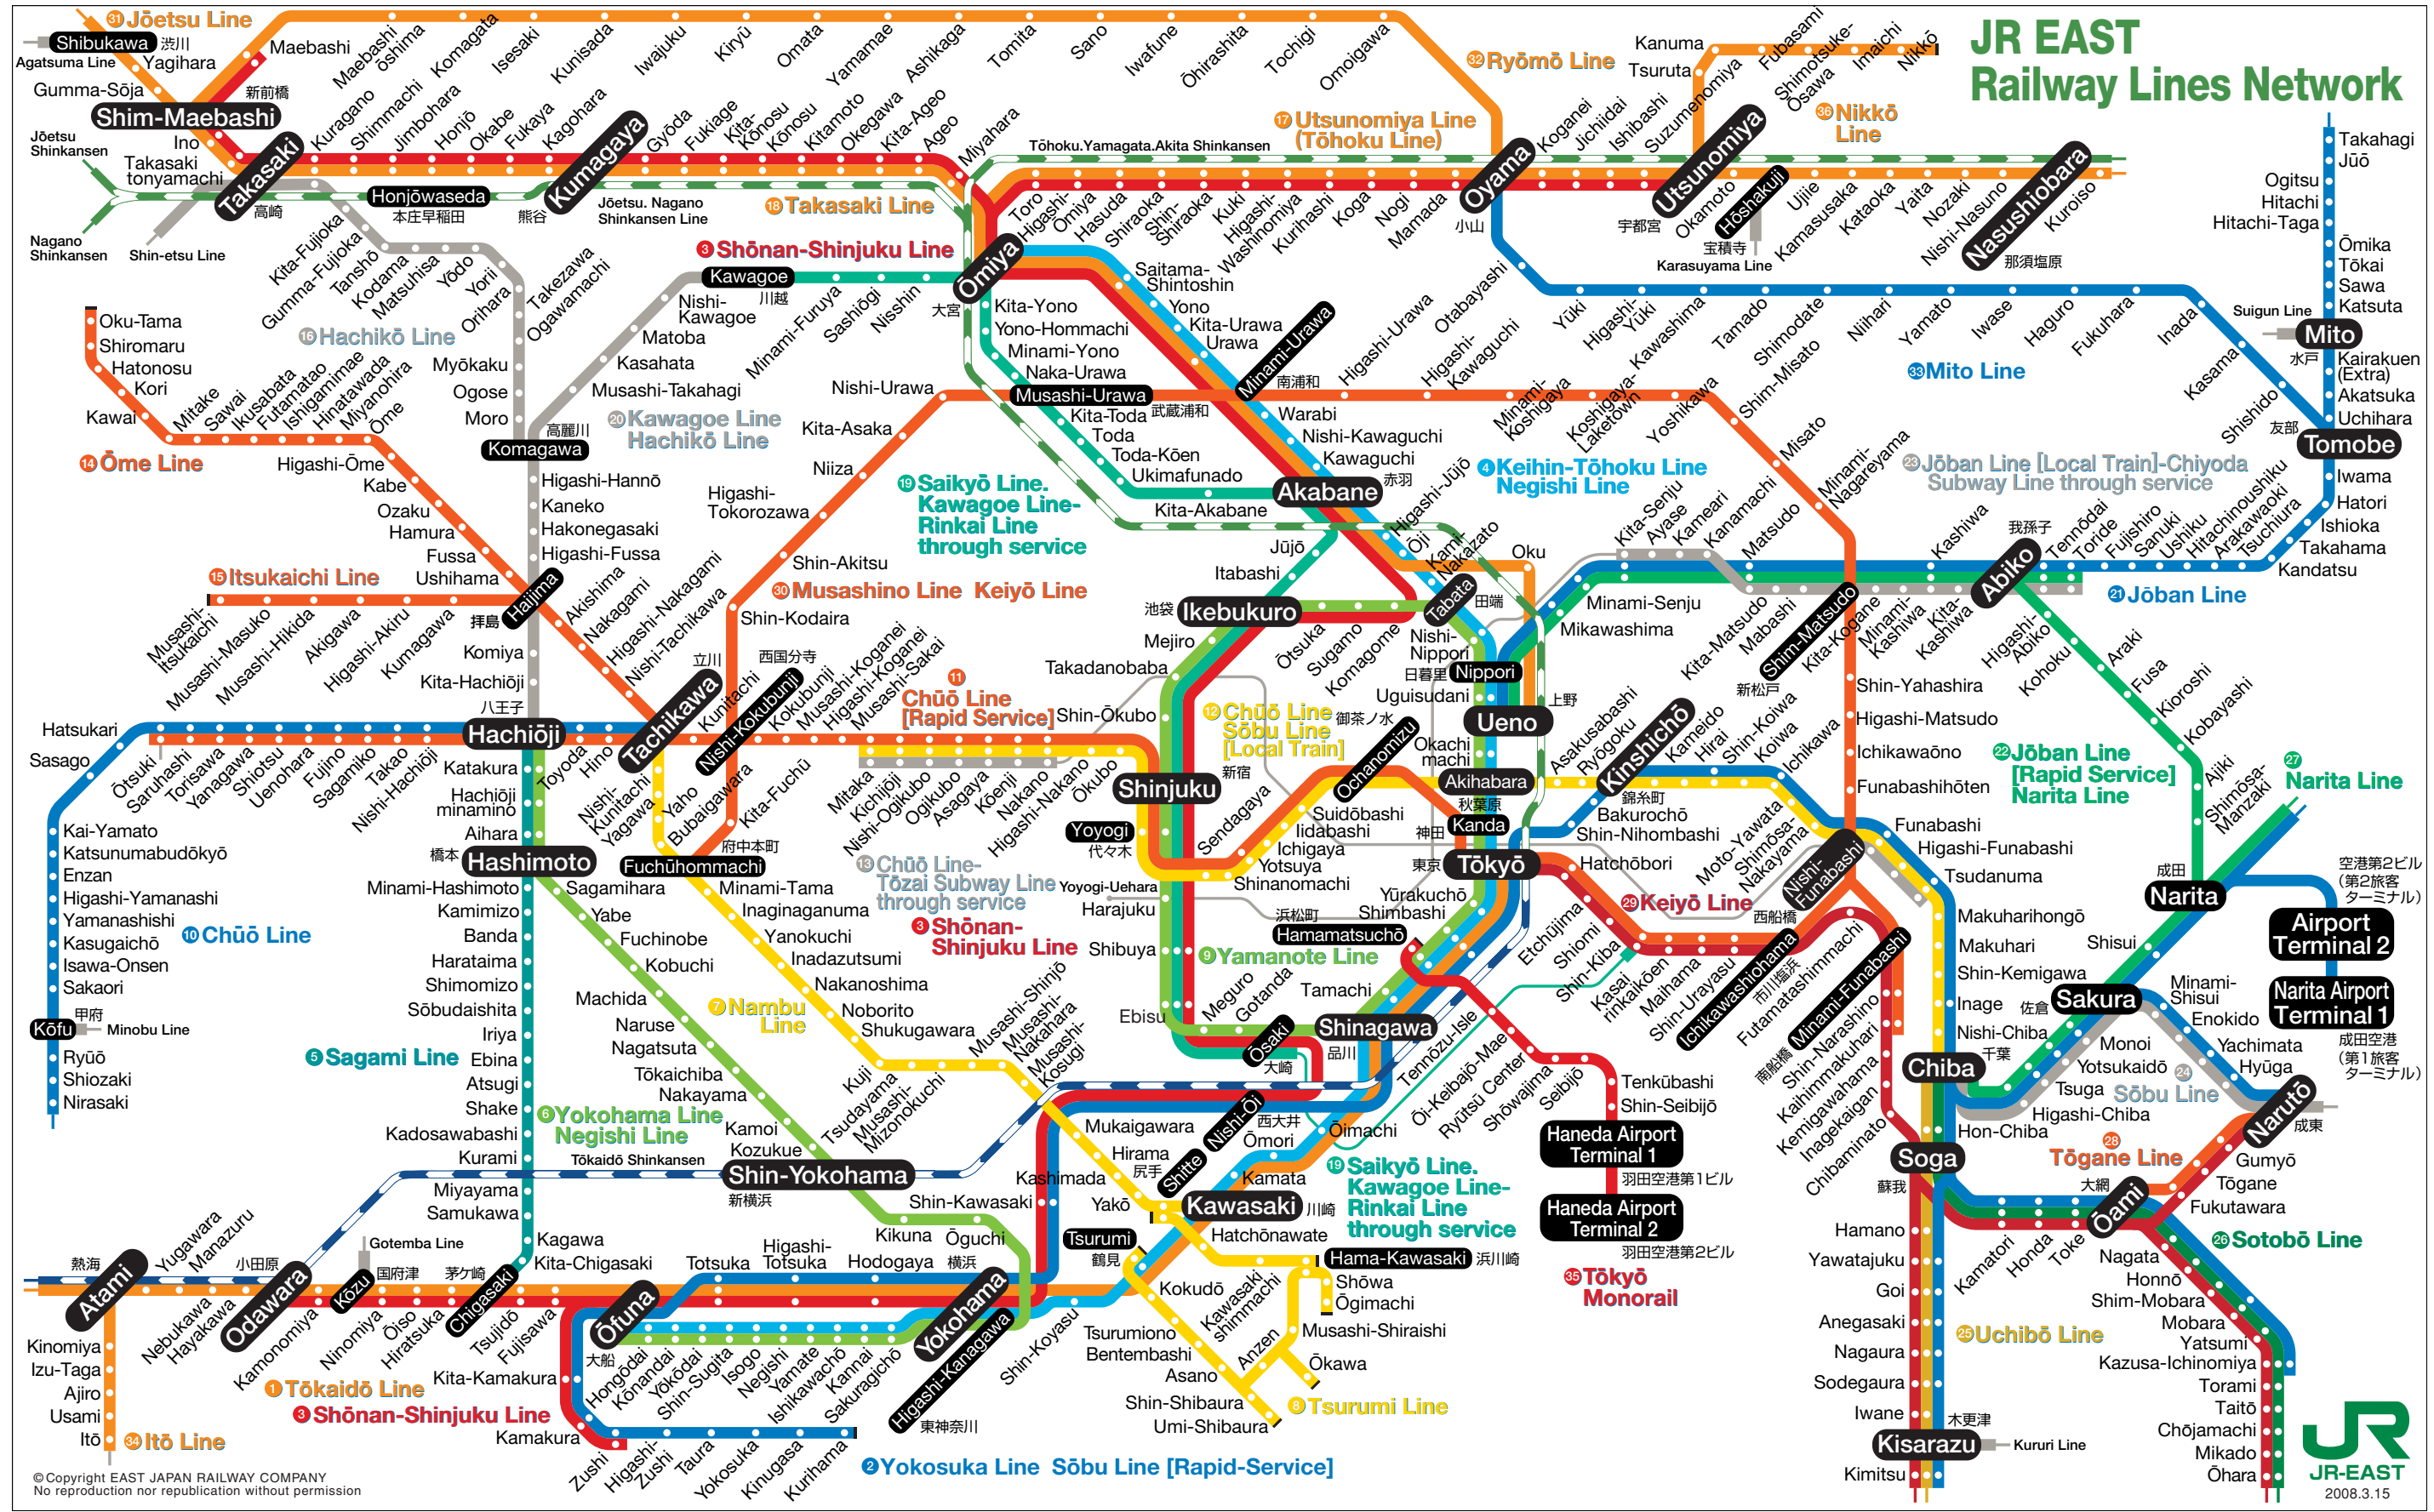

JR EAST Railway Lines Network

- 1 Tōkaidō Line
- 2 Yokosuka Line Sōbu Line [Rapid Service]
- 3 Shōnan-Shinjuku Line
- 4 Keihin-Tōhoku Line Negishi Line
- 5 Sagami Line
- 6 Yokohama Line Negishi Line
- 7 Nambu Line
- 8 Tsurumi Line
- 9 Yamanote Line
- 10 Chūō Line
- 11 Chūō Line [Rapid Service]
- 12 Chūō Line Sōbu Line [Local Train]
- 13 Chūō Line-Tōzai Subway Line through service
- 14 Ōme Line
- 15 Itsukaichi Line
- 16 Hachikō Line
- 17 Utsunomiya Line (Tōhoku Line)
- 18 Takasaki Line
- 19 Saikyō Line. Kawagoe Line-Rinkai Line through service
- 20 Kawagoe Line Hachikō Line
- 21 Jōban Line
- 22 Jōban Line [Rapid Service] Narita Line
- 23 Jōban Line [Local Train]-Chiyoda Subway Line through service
- 24 Sōbu Line
- 25 Uchibō Line
- 26 Sotobō Line
- 27 Narita Line
- 28 Tōgane Line
- 29 Keiyō Line
- 30 Musashino Line Keiyō Line
- 31 Jōetsu Line
- 32 Ryōmō Line
- 33 Mito Line
- 34 Itō Line
- 35 Tōkyō Monorail
- 36 Nikkō Line

© Copyright EAST JAPAN RAILWAY COMPANY
No reproduction nor republication without permission

2008.3.15